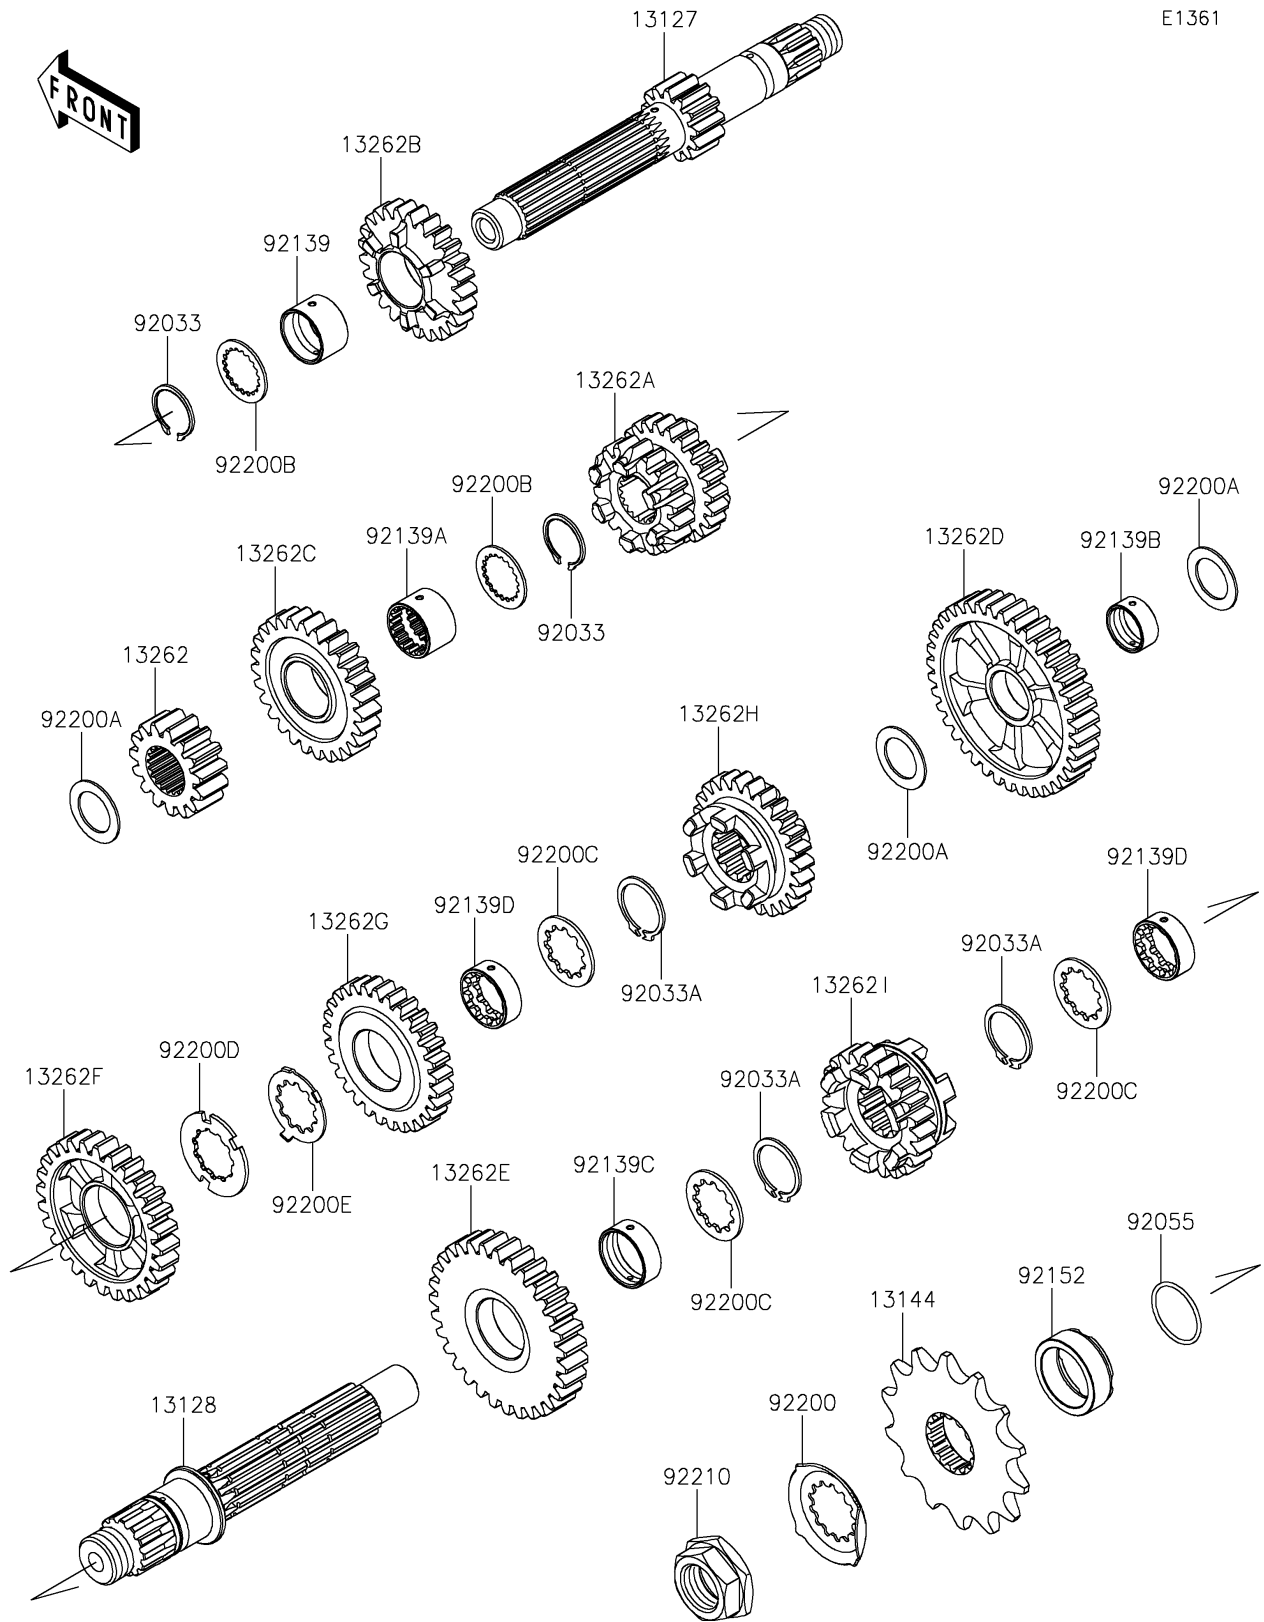

# 2021 KLX® 230 ABS PARTS DIAGRAM

Transmission

E1361

## 2021 KLX® 230 ABS PARTS LIST

### Transmission

ITEM NAME	PART NUMBER	QUANTITY
SHAFT-TRANSMISSION INPUT (Ref # 13127)	13127-0698	1
SHAFT-TRANSMISSION OUTPUT (Ref # 13128)	13128-0712	1
SPROCKET-OUTPUT,14T (Ref # 13144)	13144-0586	1
GEAR,INPUT 2ND,15T (Ref # 13262)	13262-1368	1
GEAR,INPUT 3RD&4TH,18T&23T (Ref # 13262A)	13262-1369	1
GEAR,INPUT 5TH,25T (Ref # 13262B)	13262-1370	1
GEAR,INPUT 6TH,27T (Ref # 13262C)	13262-1371	1
GEAR,OUTPUT LOW,39T (Ref # 13262D)	13262-1372	1
GEAR,OUTPUT 2ND,31T (Ref # 13262E)	13262-1373	1
GEAR,OUTPUT 3RD,28T (Ref # 13262F)	13262-1374	1
GEAR,OUTPUT 4TH,29T (Ref # 13262G)	13262-1375	1
GEAR,OUTPUT 5TH,26T (Ref # 13262H)	13262-1376	1
GEAR,OUTPUT 6TH,23T (Ref # 13262I)	13262-1377	1
RING-SNAP (Ref # 92033)	92033-0798	2
RING-SNAP (Ref # 92033A)	92033-0799	3
RING-O,21.5X1.5 (Ref # 92055)	92055-0196	1
BUSHING,20X23X14 (Ref # 92139)	92139-0917	1
BUSHING,17.9X23X14.5 (Ref # 92139A)	92139-0918	1
BUSHING,17X20X8.5 (Ref # 92139B)	92139-0919	1
BUSHING,22X25X8.5 (Ref # 92139C)	92139-0920	1
BUSHING,18.7X25X8.6 (Ref # 92139D)	92139-0921	2
COLLAR (Ref # 92152)	92152-1350	1
WASHER (Ref # 92200)	92200-1720	1
WASHER,17.2X26X1 (Ref # 92200A)	92200-2223	3
WASHER,20X26X1.2 (Ref # 92200B)	92200-2224	2
WASHER,22.3X29X1.5 (Ref # 92200C)	92200-2226	3
WASHER (Ref # 92200D)	92200-2227	1
WASHER (Ref # 92200E)	92200-2228	1
NUT,20MM (Ref # 92210)	92210-0850	1