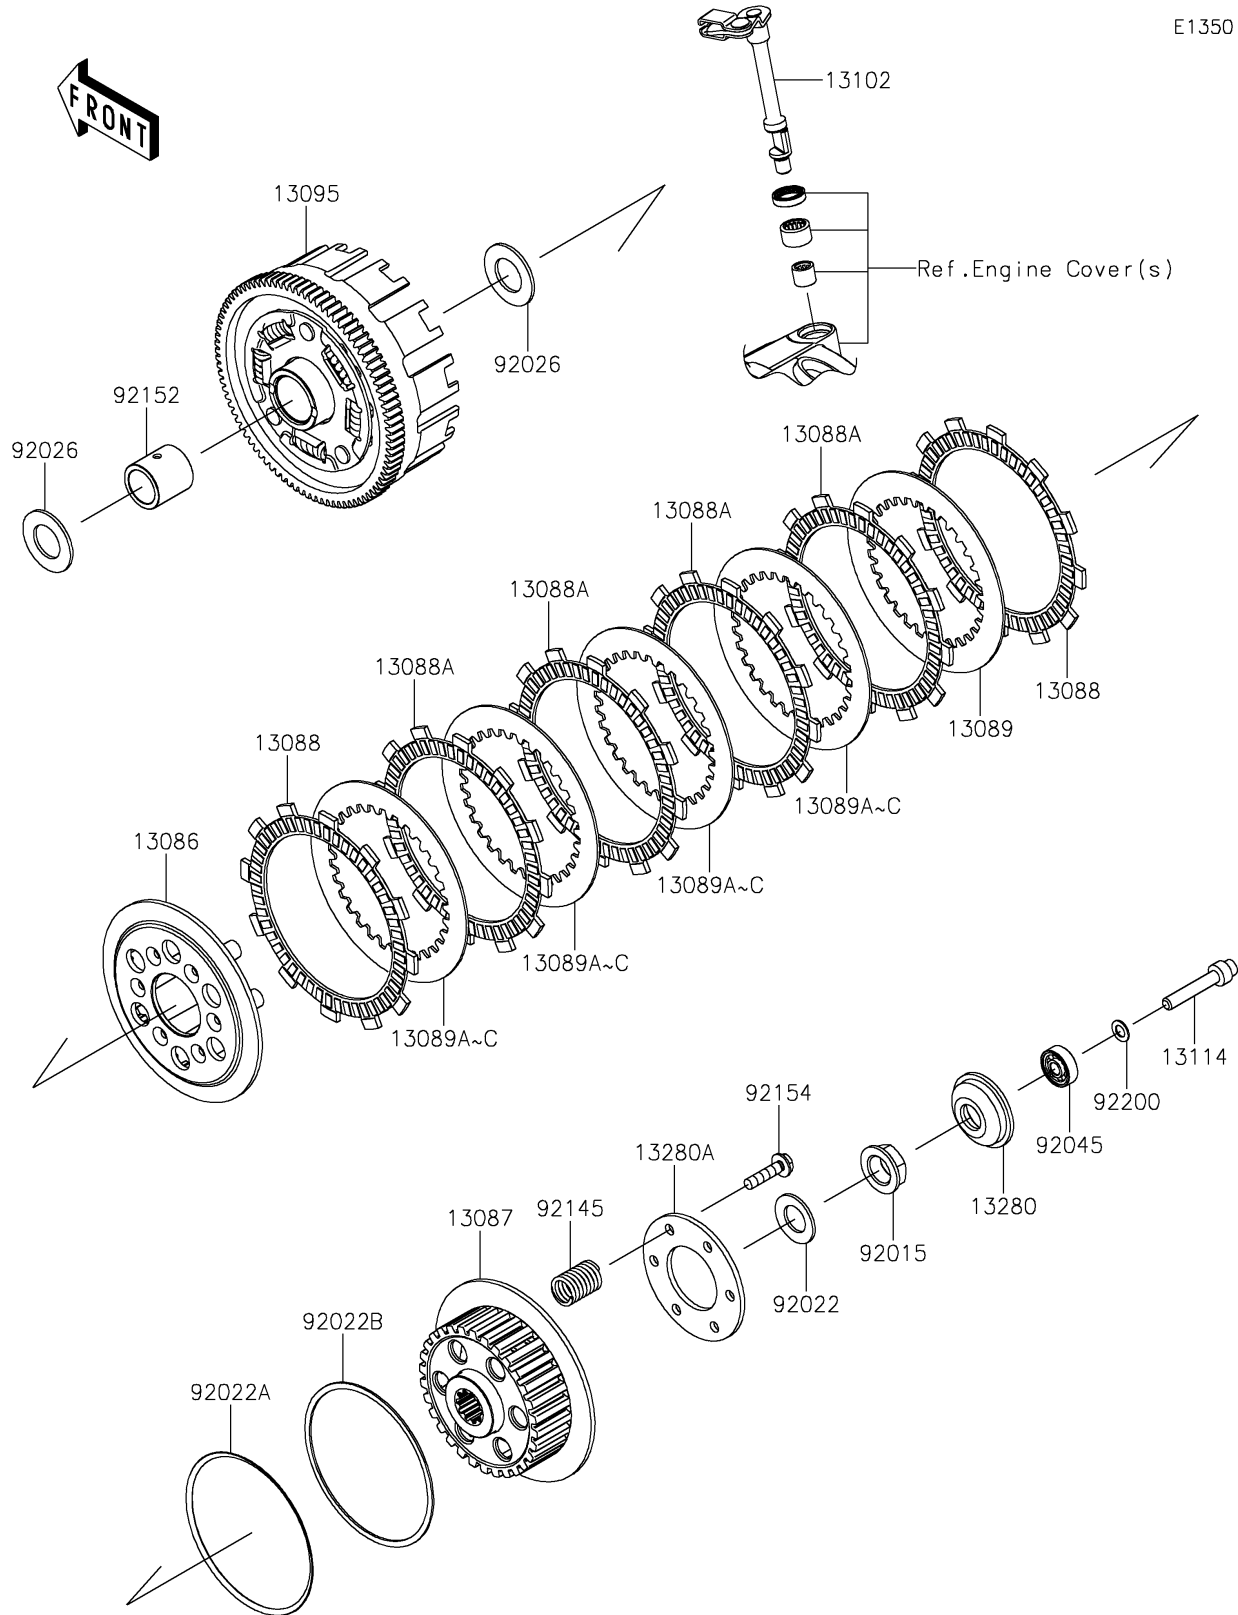

2021 KLX® 230 ABS PARTS DIAGRAM

Clutch

E1350

2021 KLX® 230 ABS PARTS LIST

Clutch

ITEM NAME	PART NUMBER	QUANTITY
WHEEL-CLUTCH (Ref # 13086)	13086-0008	1
HUB-CLUTCH (Ref # 13087)	13087-0588	1
PLATE-FRICTION (Ref # 13088)	13088-0562	2
PLATE-FRICTION (Ref # 13088A)	13088-0603	4
PLATE-CLUTCH (Ref # 13089)	13089-1085	1
PLATE-CLUTCH,T=1.6 (Ref # 13089A)	13089-1094	4
PLATE-CLUTCH,T=2.0 (Ref # 13089B)	13089-1116	AR
PLATE-CLUTCH,T=1.2 (Ref # 13089C)	13089-1117	AR
HOUSING-COMP-CLUTCH (Ref # 13095)	13095-0595	1
RELEASE-COMP-CLUTCH (Ref # 13102)	13102-0078	1
PUSHER-CLUTCH (Ref # 13114)	13114-0001	1
HOLDER,CLUTCH PUSHER (Ref # 13280)	13280-0812	1
HOLDER,CLUTCH SPRING (Ref # 13280A)	13280-0936	1
NUT,16MM (Ref # 92015)	92015-1581	1
WASHER,16.3X29X1.75 (Ref # 92022)	92022-1356	1
WASHER,JUDDER SPRING (Ref # 92022A)	92022-1974	1
WASHER,JUDDER SPRING SEAT (Ref # 92022B)	92022-1993	1
SPACER,20.3X36.6X2 (Ref # 92026)	92026-0725	2
BEARING-BALL,627UMC3 J (Ref # 92045)	92045-0915	1
SPRING (Ref # 92145)	92145-1846	6
COLLAR,20X26.8X26.7 (Ref # 92152)	92152-2550	1
BOLT,6X25 (Ref # 92154)	92154-3785	6
WASHER,7X12.5X0.8 (Ref # 92200)	92200-0909	1