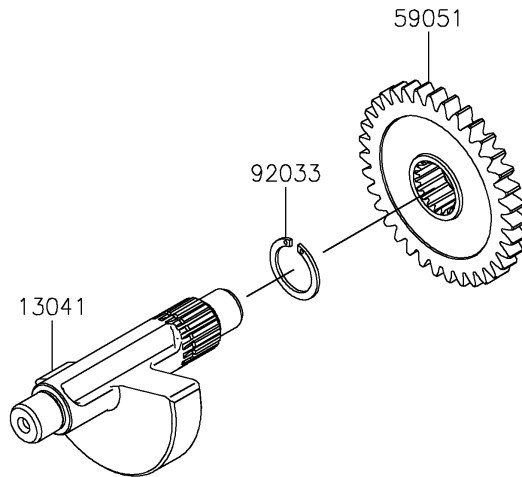

# 2021 KLX® 230 ABS PARTS DIAGRAM

Crankshaft

E1321

## 2021 KLX® 230 ABS PARTS LIST

### Crankshaft

ITEM NAME	PART NUMBER	QUANTITY
SPROCKET,21T (Ref # 12046)	12046-0613	1
CRANKSHAFT-COMP (Ref # 13031)	13031-0908	1
BALANCER (Ref # 13041)	13041-0571	1
GEAR-PRIMARY SPUR,31T (Ref # 13097)	13097-0603	1
GEAR-SPUR,BALANCER,DRIVEN,35T (Ref # 59051)	59051-0838	1
RING-SNAP,18MM (Ref # 92033)	92033-029	1
KEY (Ref # 92038)	92038-1057	1
BEARING-BALL,6207CS17 (Ref # 92045)	92045-0906	1
WASHER,16.3X35X3.2 (Ref # 92200)	92200-0119	1
NUT,16MM (Ref # 92210)	92210-1538	1