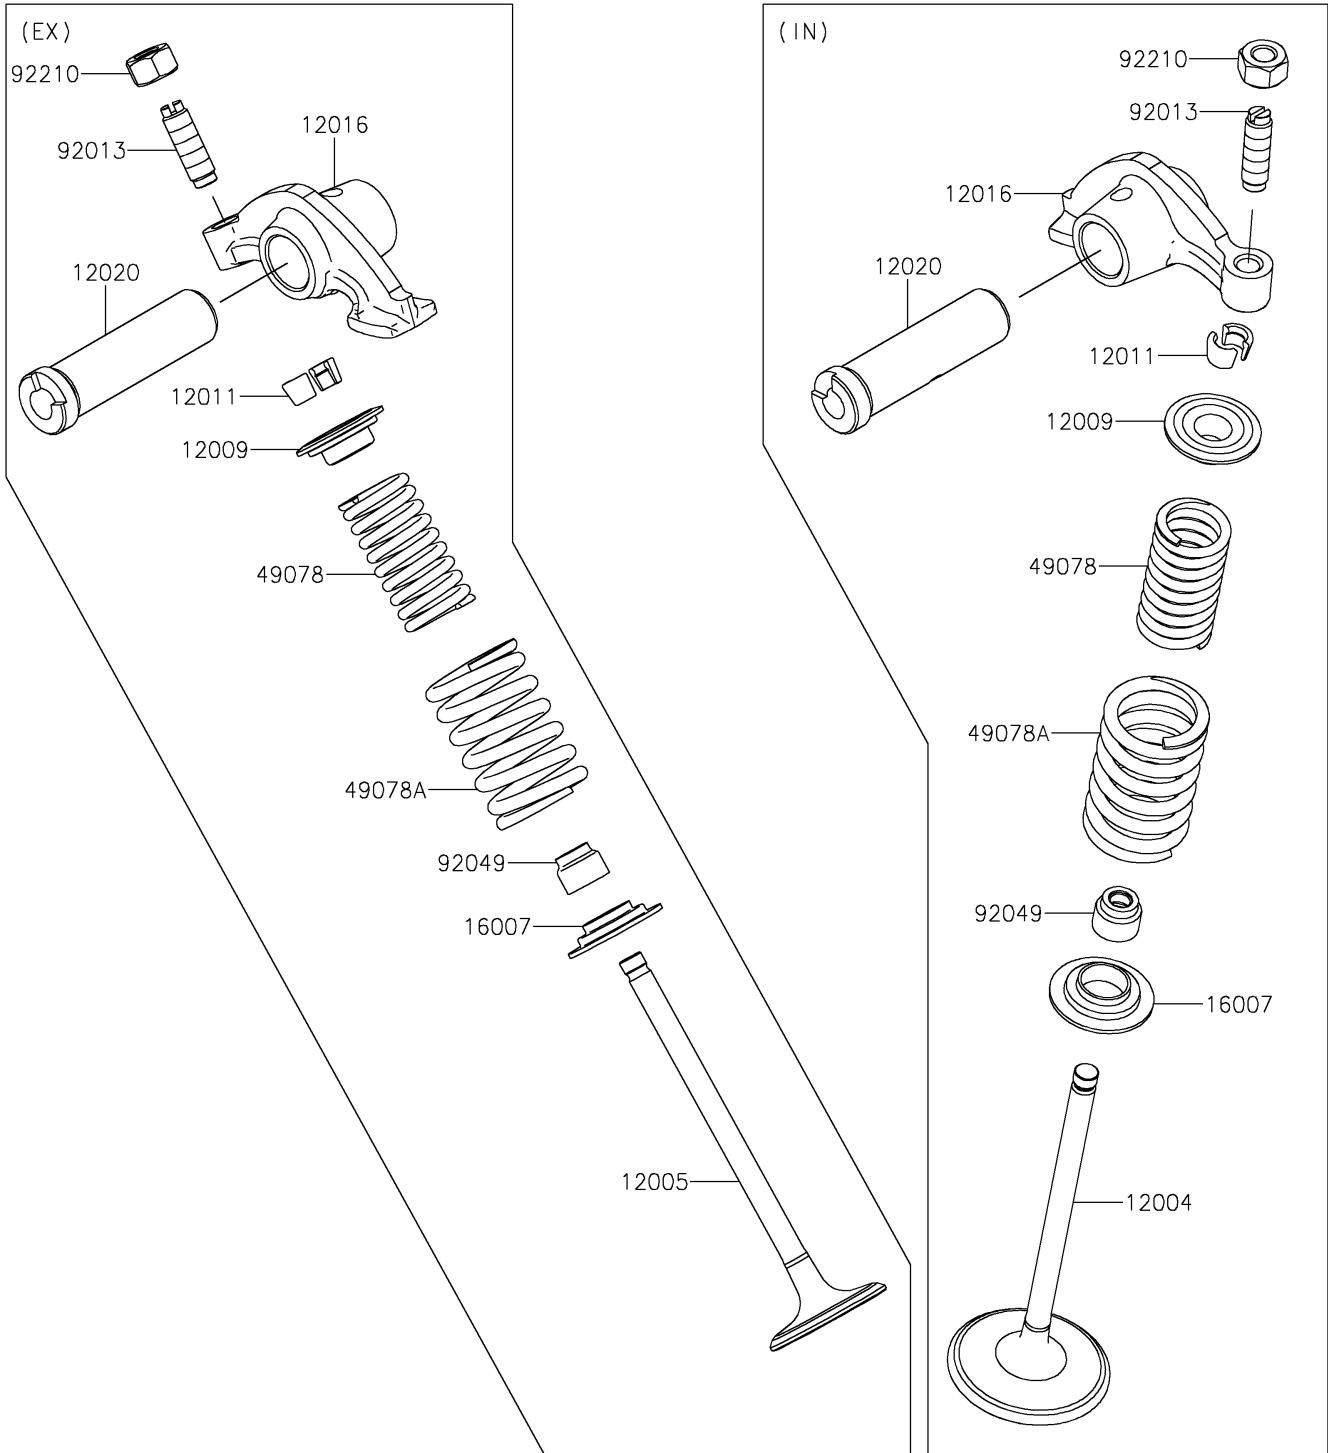

2021 KLX® 230 ABS PARTS DIAGRAM

Valve(s)

E1210

2021 KLX® 230 ABS PARTS LIST

Valve(s)

ITEM NAME	PART NUMBER	QUANTITY
VALVE-INTAKE (Ref # 12004)	12004-0765	1
VALVE-EXHAUST (Ref # 12005)	12005-0790	1
RETAINER-VALVE SPRING (Ref # 12009)	12009-1054	2
COLLET (Ref # 12011)	12011-1003	4
ARM-ROCKER (Ref # 12016)	12016-0728	2
SHAFT-ROCKER (Ref # 12020)	12020-0027	2
SEAT-SPRING (Ref # 16007)	16007-1163	2
SPRING-ENGINE VALVE (Ref # 49078)	49078-0756	2
SPRING-ENGINE VALVE (Ref # 49078A)	49078-0757	2
SCREW,6MM (Ref # 92013)	92013-009	2
SEAL-OIL,RVC2-5.5X8.5X8.3 (Ref # 92049)	92049-1062	2
NUT,6MM (Ref # 92210)	92210-1490	2