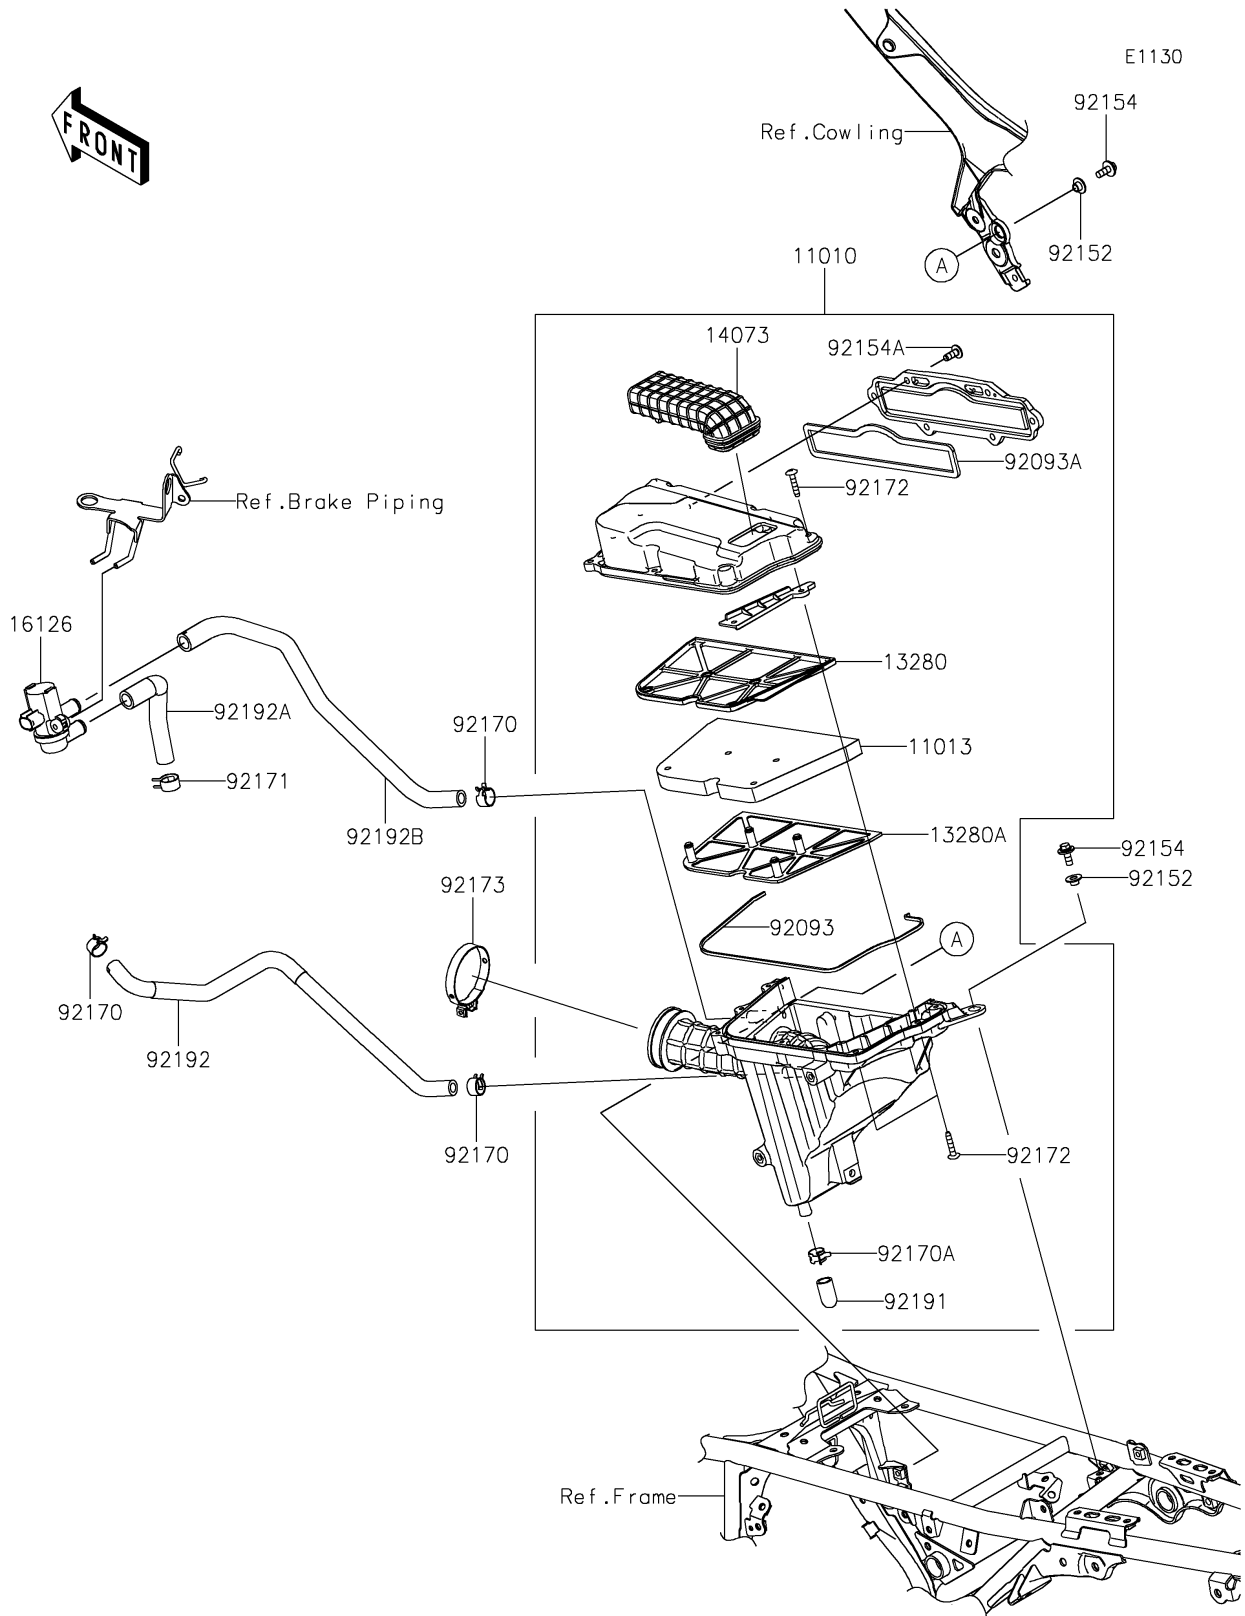

# 2021 KLX® 230 ABS PARTS DIAGRAM

Air Cleaner

## 2021 KLX® 230 ABS PARTS LIST

### Air Cleaner

| ITEM NAME                             | PART NUMBER | QUANTITY |
|---------------------------------------|-------------|----------|
| FILTER-ASSY-AIR (Ref # 11010)         | 11010-0899  | 1        |
| ELEMENT-AIR FILTER (Ref # 11013)      | 11013-0790  | 1        |
| HOLDER,UPP (Ref # 13280)              | 13280-0945  | 1        |
| HOLDER,LWR (Ref # 13280A)             | 13280-0946  | 1        |
| DUCT,IN (Ref # 14073)                 | 14073-0928  | 1        |
| VALVE,AIR SWITCH (Ref # 16126)        | 16126-0750  | 1        |
| SEAL (Ref # 92093)                    | 92093-0727  | 1        |
| SEAL (Ref # 92093A)                   | 92093-0728  | 1        |
| COLLAR,6.3X8.3X6.2 (Ref # 92152)      | 92152-2586  | 2        |
| BOLT,FLANGED-SMALL,6X16 (Ref # 92154) | 92154-1183  | 2        |
| BOLT,6X16 (Ref # 92154A)              | 92154-3970  | 6        |
| CLAMP (Ref # 92170)                   | 92170-1434  | 3        |
| CLAMP (Ref # 92170A)                  | 92170-1938  | 1        |
| CLAMP (Ref # 92171)                   | 92171-0533  | 1        |
| SCREW (Ref # 92172)                   | 92172-1291  | 7        |
| CLAMP (Ref # 92173)                   | 92173-2191  | 1        |
| TUBE (Ref # 92191)                    | 92191-1704  | 1        |
| TUBE,BLOW-BY (Ref # 92192)            | 92192-1929  | 1        |
| TUBE,ASWV-HEAD (Ref # 92192A)         | 92192-1930  | 1        |
| TUBE,A/C-ASWV (Ref # 92192B)          | 92192-1931  | 1        |