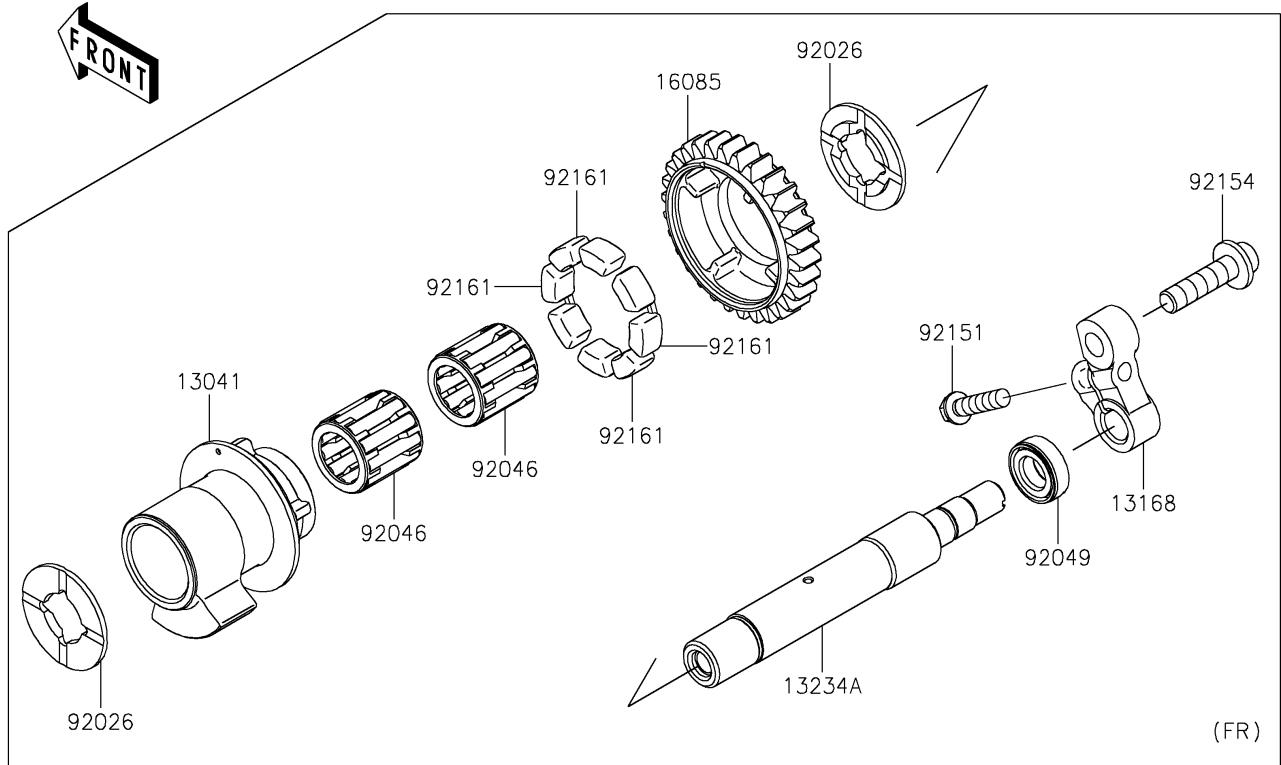

# 2020 Z H2 PARTS DIAGRAM

Balancer

E1323

## 2020 Z H2 PARTS LIST

### Balancer

ITEM NAME	PART NUMBER	QUANTITY
BALANCER,FR (Ref # 13041)	13041-0043	1
BALANCER,RR (Ref # 13041A)	13041-0045	1
LEVER,BACKLASH ADJUSTMENT (Ref # 13168)	13168-0831	2
SHAFT-COMP (Ref # 13234)	13234-0050	1
SHAFT-COMP (Ref # 13234A)	13234-0595	1
GEAR,30T (Ref # 16085)	16085-0621	2
SPACER (Ref # 92026)	92026-0730	4
BEARING-NEEDLE (Ref # 92046)	92046-1266	4
SEAL-OIL (Ref # 92049)	92049-0720	2
BOLT,FLANGED-SMALL,6X25 (Ref # 92151)	92151-1930	2
BOLT,SOCKET,8X30 (Ref # 92154)	92154-1679	2
DAMPER (Ref # 92161)	92161-1055	8