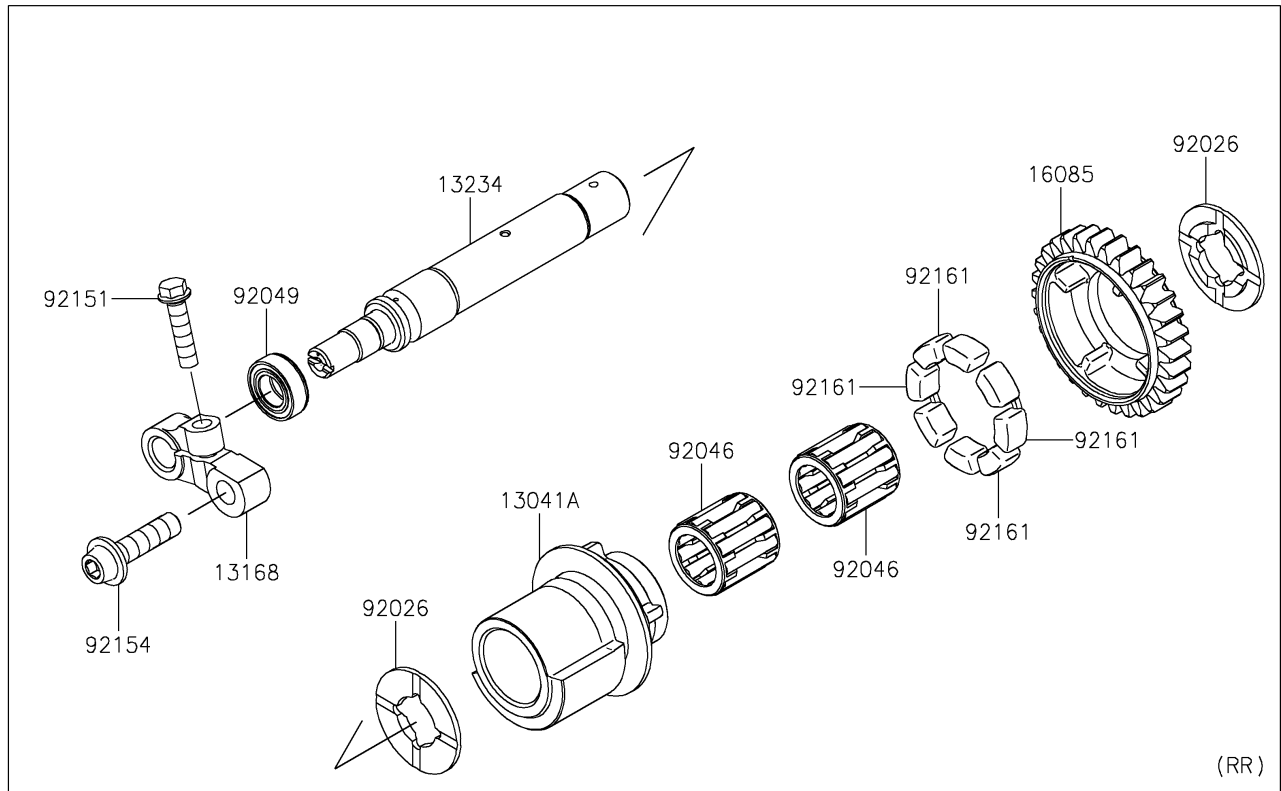

# 2020 Z H2 PARTS DIAGRAM

Balancer

E1323

## 2020 Z H2 PARTS LIST

### Balancer

ITEM NAME	PART NUMBER	QUANTITY
BALANCER,FR (Ref # 13041)	13041-0043	1
BALANCER,RR (Ref # 13041A)	13041-0045	1
LEVER,BACKLASH ADJUSTMENT (Ref # 13168)	13168-0831	2
SHAFT-COMP (Ref # 13234)	13234-0050	1
SHAFT-COMP (Ref # 13234A)	13234-0595	1
GEAR,30T (Ref # 16085)	16085-0621	2
SPACER (Ref # 92026)	92026-0730	4
BEARING-NEEDLE (Ref # 92046)	92046-1266	4
SEAL-OIL (Ref # 92049)	92049-0720	2
BOLT,FLANGED-SMALL,6X25 (Ref # 92151)	92151-1930	2
BOLT,SOCKET,8X30 (Ref # 92154)	92154-1679	2
DAMPER (Ref # 92161)	92161-1055	8