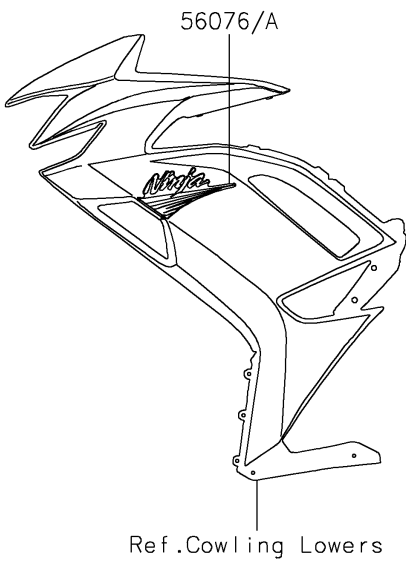

2020 NINJA® 650 ABS PARTS DIAGRAM

Decals(White)(MLF)(CA,US)

F2861A

2020 NINJA® 650 ABS PARTS LIST

Decals(White)(MLF)(CA,US)

ITEM NAME	PART NUMBER	QUANTITY
MARK,FR FENDER,ABS (Ref # 56054)	56054-1412	2
MARK,FUEL TANK,KAWASAKI (Ref # 56054A)	56054-1477	2
MARK,WINDSHIELD,KAWASAKI (Ref # 56054B)	56054-2261	1
MARK,TAIL COVER,650 (Ref # 56054C)	56054-2716	2
PATTERN,SIDE COWL.,LH (Ref # 56076)	56076-0972	1
PATTERN,SIDE COWL.,RH (Ref # 56076A)	56076-0973	1
PATTERN,FUEL TANK (Ref # 56076B)	56076-0974	1