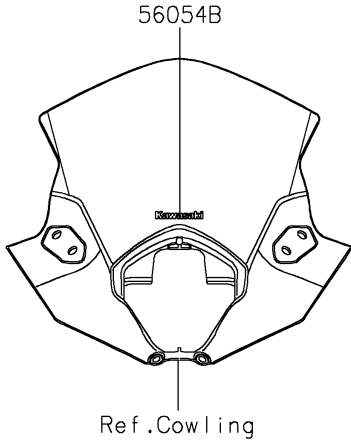

2020 NINJA® 650 ABS PARTS DIAGRAM

Decals(White)(MLF)(CA,US)

F2861A

2020 NINJA® 650 ABS PARTS LIST

Decals(White)(MLF)(CA,US)

ITEM NAME	PART NUMBER	QUANTITY
MARK,FR FENDER,ABS (Ref # 56054)	56054-1412	2
MARK,FUEL TANK,KAWASAKI (Ref # 56054A)	56054-1477	2
MARK,WINDSHIELD,KAWASAKI (Ref # 56054B)	56054-2261	1
MARK,TAIL COVER,650 (Ref # 56054C)	56054-2716	2
PATTERN,SIDE COWL.,LH (Ref # 56076)	56076-0972	1
PATTERN,SIDE COWL.,RH (Ref # 56076A)	56076-0973	1
PATTERN,FUEL TANK (Ref # 56076B)	56076-0974	1