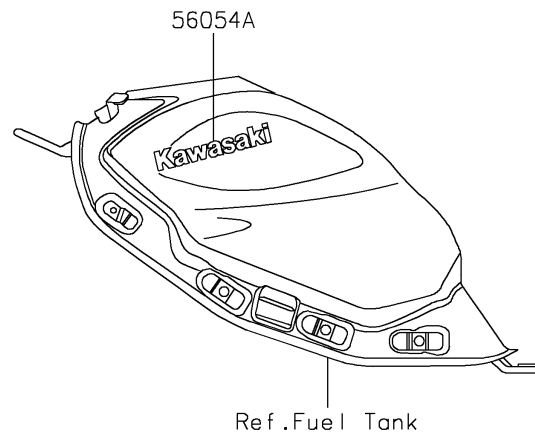

2020 NINJA® 650 ABS PARTS DIAGRAM

Decals(White)(MLF)(CA,US)

F2861A

2020 NINJA® 650 ABS PARTS LIST

Decals(White)(MLF)(CA,US)

ITEM NAME	PART NUMBER	QUANTITY
MARK,FR FENDER,ABS (Ref # 56054)	56054-1412	2
MARK,FUEL TANK,KAWASAKI (Ref # 56054A)	56054-1477	2
MARK,WINDSHIELD,KAWASAKI (Ref # 56054B)	56054-2261	1
MARK,TAIL COVER,650 (Ref # 56054C)	56054-2716	2
PATTERN,SIDE COWL.,LH (Ref # 56076)	56076-0972	1
PATTERN,SIDE COWL.,RH (Ref # 56076A)	56076-0973	1
PATTERN,FUEL TANK (Ref # 56076B)	56076-0974	1