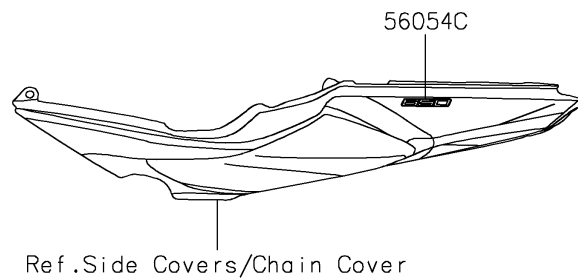

2020 NINJA® 650 ABS PARTS DIAGRAM

Decals(White)(MLF)(CA,US)

F2861A

2020 NINJA® 650 ABS PARTS LIST

Decals(White)(MLF)(CA,US)

ITEM NAME	PART NUMBER	QUANTITY
MARK,FR FENDER,ABS (Ref # 56054)	56054-1412	2
MARK,FUEL TANK,KAWASAKI (Ref # 56054A)	56054-1477	2
MARK,WINDSHIELD,KAWASAKI (Ref # 56054B)	56054-2261	1
MARK,TAIL COVER,650 (Ref # 56054C)	56054-2716	2
PATTERN,SIDE COWL.,LH (Ref # 56076)	56076-0972	1
PATTERN,SIDE COWL.,RH (Ref # 56076A)	56076-0973	1
PATTERN,FUEL TANK (Ref # 56076B)	56076-0974	1