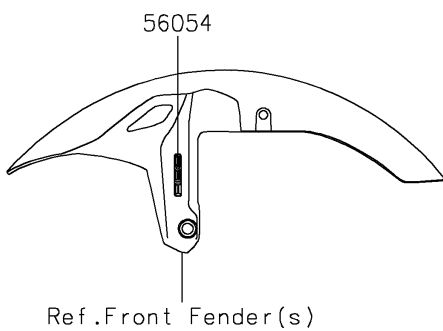

2020 NINJA® 650 ABS PARTS DIAGRAM

Decals(White)(MLF)(CA,US)

F2861A

2020 NINJA® 650 ABS PARTS LIST

Decals(White)(MLF)(CA,US)

ITEM NAME	PART NUMBER	QUANTITY
MARK,FR FENDER,ABS (Ref # 56054)	56054-1412	2
MARK,FUEL TANK,KAWASAKI (Ref # 56054A)	56054-1477	2
MARK,WINDSHIELD,KAWASAKI (Ref # 56054B)	56054-2261	1
MARK,TAIL COVER,650 (Ref # 56054C)	56054-2716	2
PATTERN,SIDE COWL.,LH (Ref # 56076)	56076-0972	1
PATTERN,SIDE COWL.,RH (Ref # 56076A)	56076-0973	1
PATTERN,FUEL TANK (Ref # 56076B)	56076-0974	1