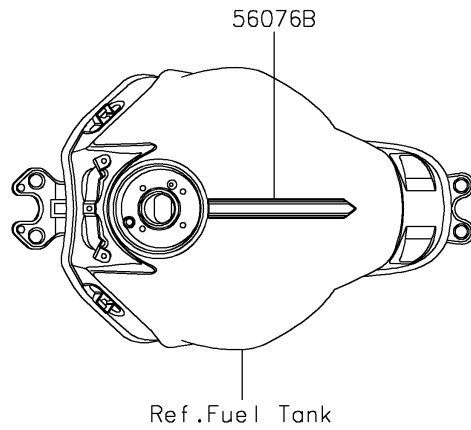

2020 NINJA® 650 ABS PARTS DIAGRAM

Decals(White)(MLF)(CA,US)

F2861A

2020 NINJA® 650 ABS PARTS LIST

Decals(White)(MLF)(CA,US)

ITEM NAME	PART NUMBER	QUANTITY
MARK,FR FENDER,ABS (Ref # 56054)	56054-1412	2
MARK,FUEL TANK,KAWASAKI (Ref # 56054A)	56054-1477	2
MARK,WINDSHIELD,KAWASAKI (Ref # 56054B)	56054-2261	1
MARK,TAIL COVER,650 (Ref # 56054C)	56054-2716	2
PATTERN,SIDE COWL.,LH (Ref # 56076)	56076-0972	1
PATTERN,SIDE COWL.,RH (Ref # 56076A)	56076-0973	1
PATTERN,FUEL TANK (Ref # 56076B)	56076-0974	1