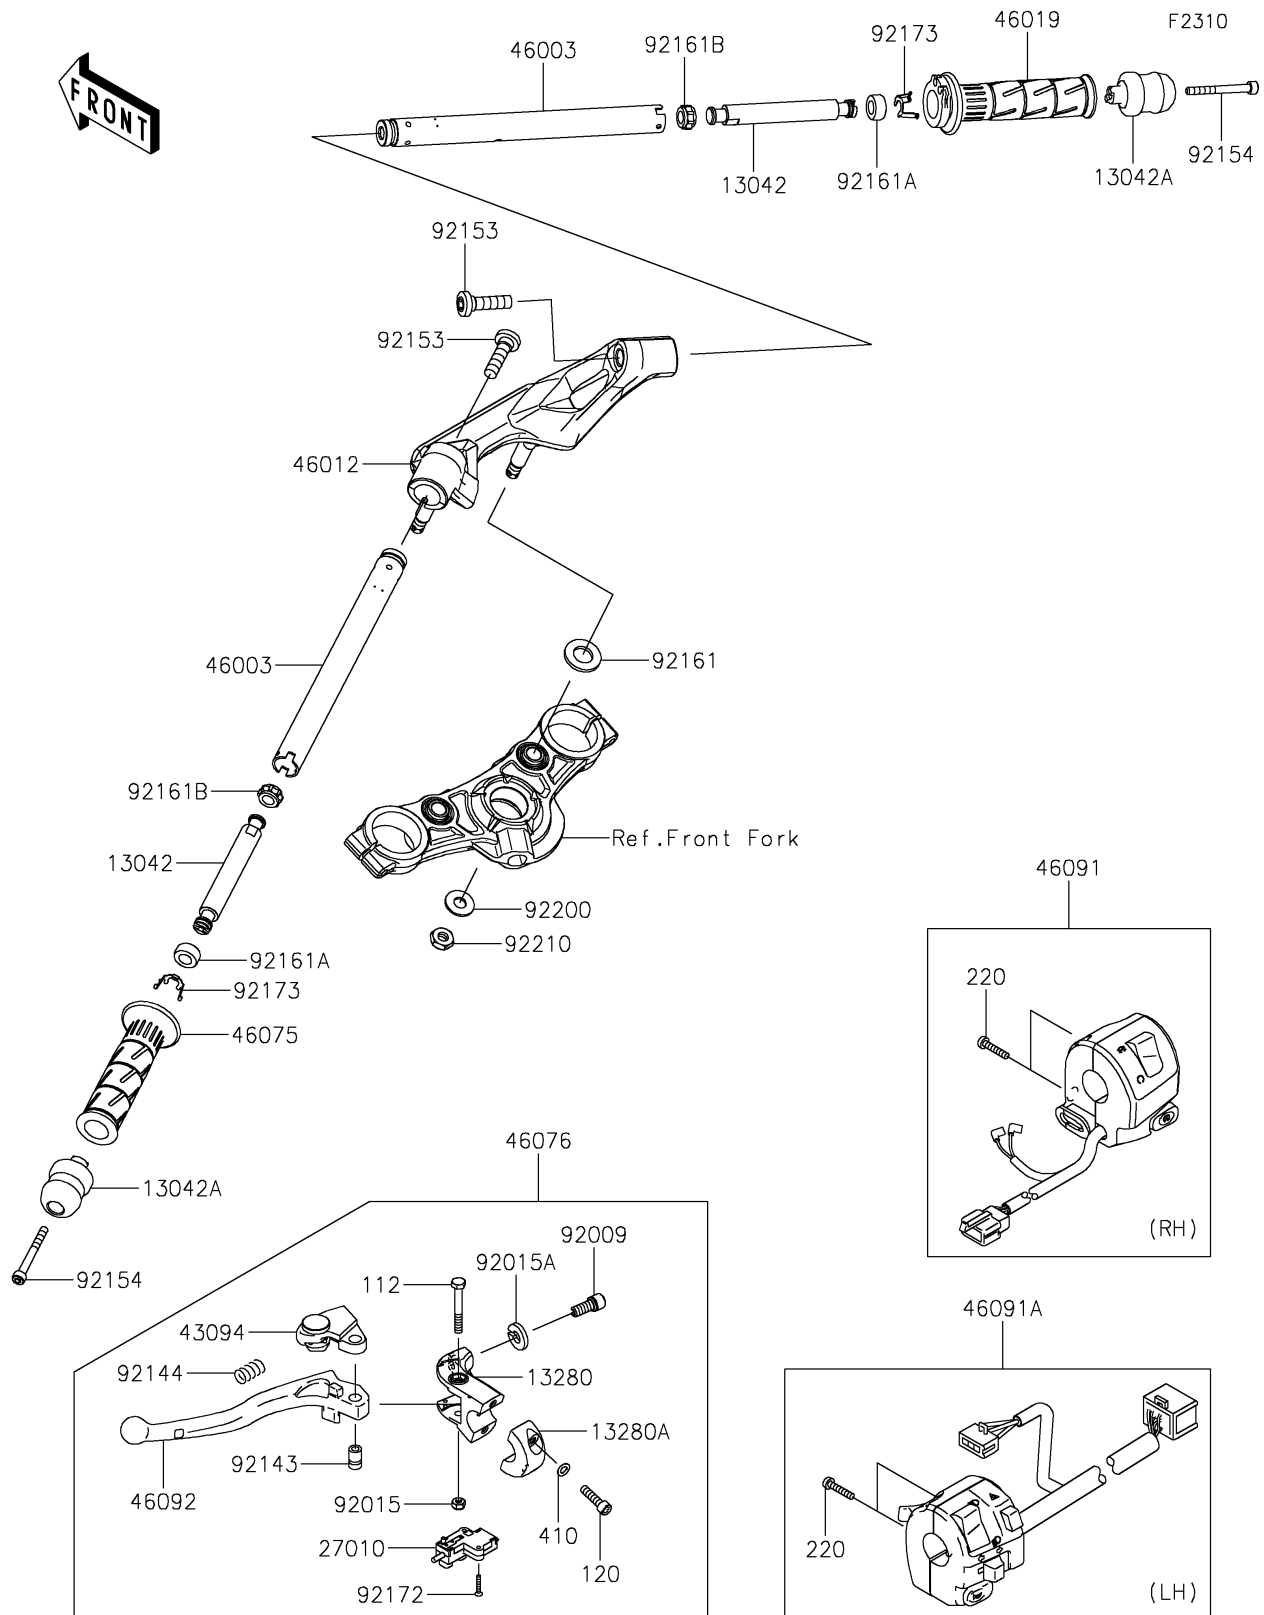

2020 NINJA® 650 ABS KRT EDITION

PARTS DIAGRAM

Handlebar

2020 NINJA® 650 ABS KRT EDITION

Kawasaki
Let the Good Times Roll®

PARTS LIST

Handlebar

ITEM NAME	PART NUMBER	QUANTITY
BOLT-UPSET,6X45 (Ref # 112)	112BB0645	1
BOLT-SOCKET,6X25 (Ref # 120)	120CB0625	2
WEIGHT,INNER (Ref # 13042)	13042-0799	2
WEIGHT,OUTER (Ref # 13042A)	13042-0800	2
HOLDER,CLUTCH LEVER (Ref # 13280)	13280-0306	1
HOLDER,CLUTCH LEVER (Ref # 13280A)	13280-0319	1
SCREW-PAN-CROS,5X25 (Ref # 220)	220AB0525	4
SWITCH,CLUTCH (Ref # 27010)	27010-0849	1
WASHER-PLAIN-SMALL,6MM (Ref # 410)	410AB0600	2
ADJUSTER (Ref # 43094)	43094-0009	1
HANDLE,F.S.BLACK (Ref # 46003)	46003-0672-18R	2
HOLDER-HANDLE,F.S.BLACK (Ref # 46012)	46012-0385-18R	1
GRIP-ASSY,THROTTLE (Ref # 46019)	46019-0060	1
GRIP,HANDLE,LH (Ref # 46075)	46075-0564	1
LEVER-ASSY-GRIP (Ref # 46076)	46076-0166	1
HOUSING-ASSY-CONTROL,RH (Ref # 46091)	46091-0488	1
HOUSING-ASSY-CONTROL,LH (Ref # 46091A)	46091-0489	1
LEVER-GRIP,CLUTCH (Ref # 46092)	46092-0569	1
SCREW,CABLE ADJUST,8MM,BLACK (Ref # 92009)	92009-1134	1
NUT,LOCK,6MM,BLACK (Ref # 92015)	92015-1191	1
NUT,CABLE ADJUST LOCK,8MM,BLK (Ref # 92015A)	92015-1197	1
COLLAR (Ref # 92143)	92143-1379	1
SPRING (Ref # 92144)	92144-1467	1
BOLT,SOCKET,10X37 (Ref # 92153)	92153-1440	2
BOLT,SOCKET,6X55 (Ref # 92154)	92154-1299	2
DAMPER (Ref # 92161)	92161-0037	2
DAMPER,10X20X10 (Ref # 92161A)	92161-1850	2
DAMPER,10X16X10,INNER (Ref # 92161B)	92161-1930	2
SCREW,3X16 (Ref # 92172)	92172-0183	2

2020 NINJA® 650 ABS KRT EDITION

Kawasaki
Let the Good Times Roll®

PARTS LIST

Handlebar

ITEM NAME	PART NUMBER	QUANTITY
CLAMP,WEIGHT (Ref # 92173)	92173-2293	2
WASHER,10.5X24X2 (Ref # 92200)	92200-1844	2
NUT,LOCK,10MM (Ref # 92210)	92210-0784	2