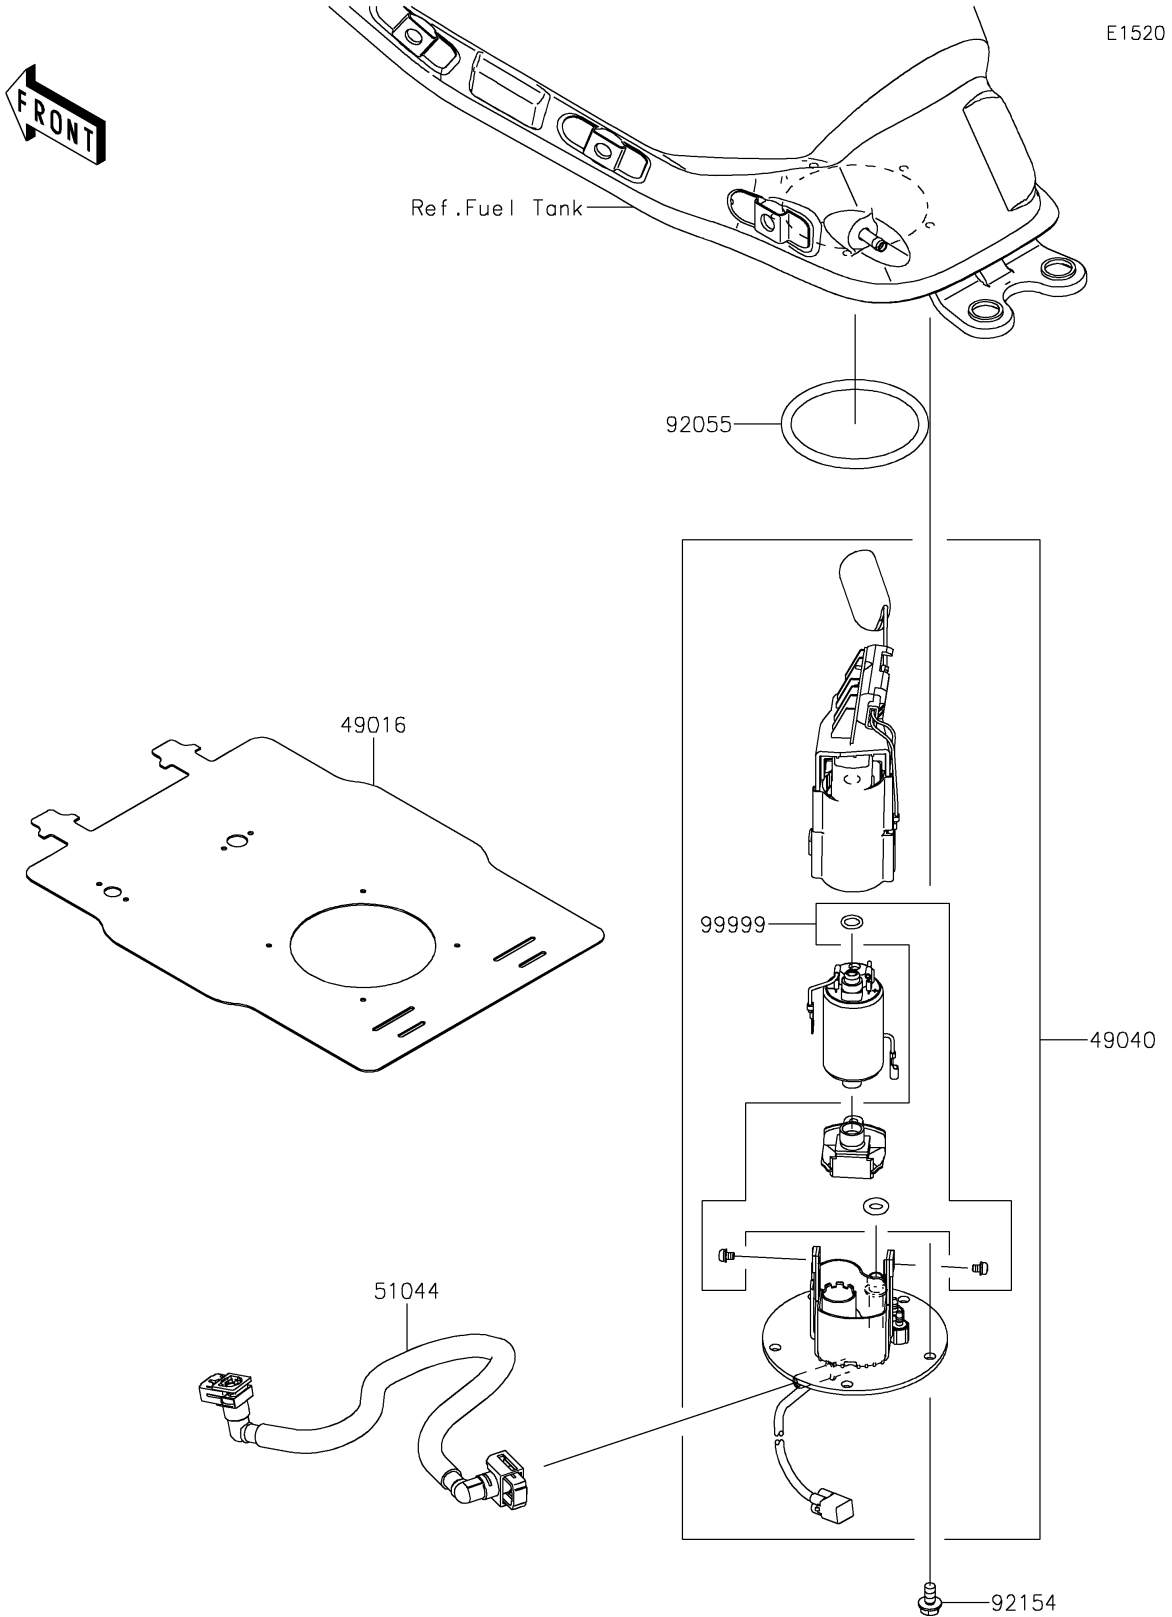

2020 NINJA® 650 ABS KRT EDITION PARTS DIAGRAM

Fuel Pump

2020 NINJA® 650 ABS KRT EDITION PARTS LIST

Fuel Pump

ITEM NAME	PART NUMBER	QUANTITY
COVER-SEAL (Ref # 49016)	49016-0641	1
PUMP-FUEL (Ref # 49040)	49040-0754	1
TUBE-ASSY,FUEL (Ref # 51044)	51044-0847	1
RING-O,74.6X5.7 (Ref # 92055)	92055-0728	1
BOLT,FLANGED,6X12 (Ref # 92154)	92154-2335	5
KIT,FUEL FILTER (Ref # 99999)	99999-0525	1