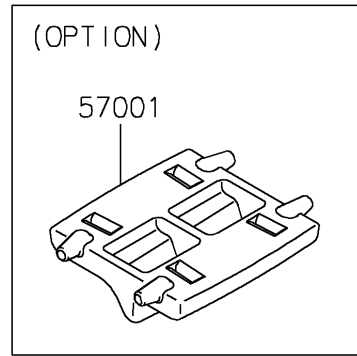

2020 Z650 ABS PARTS DIAGRAM

Accessory(Decals)

F2910J

2020 Z650 ABS PARTS LIST

Accessory(Decals)

ITEM NAME	PART NUMBER	QUANTITY
RIM STRIPE APPLICATOR (Ref # 57001)	57001-1752	AR
WHEEL RIM TAPE, GREEN (Ref # 99994)	99994-0932	1
WHEEL RIM TAPE, SILVER (Ref # 99994A)	99994-0933	1