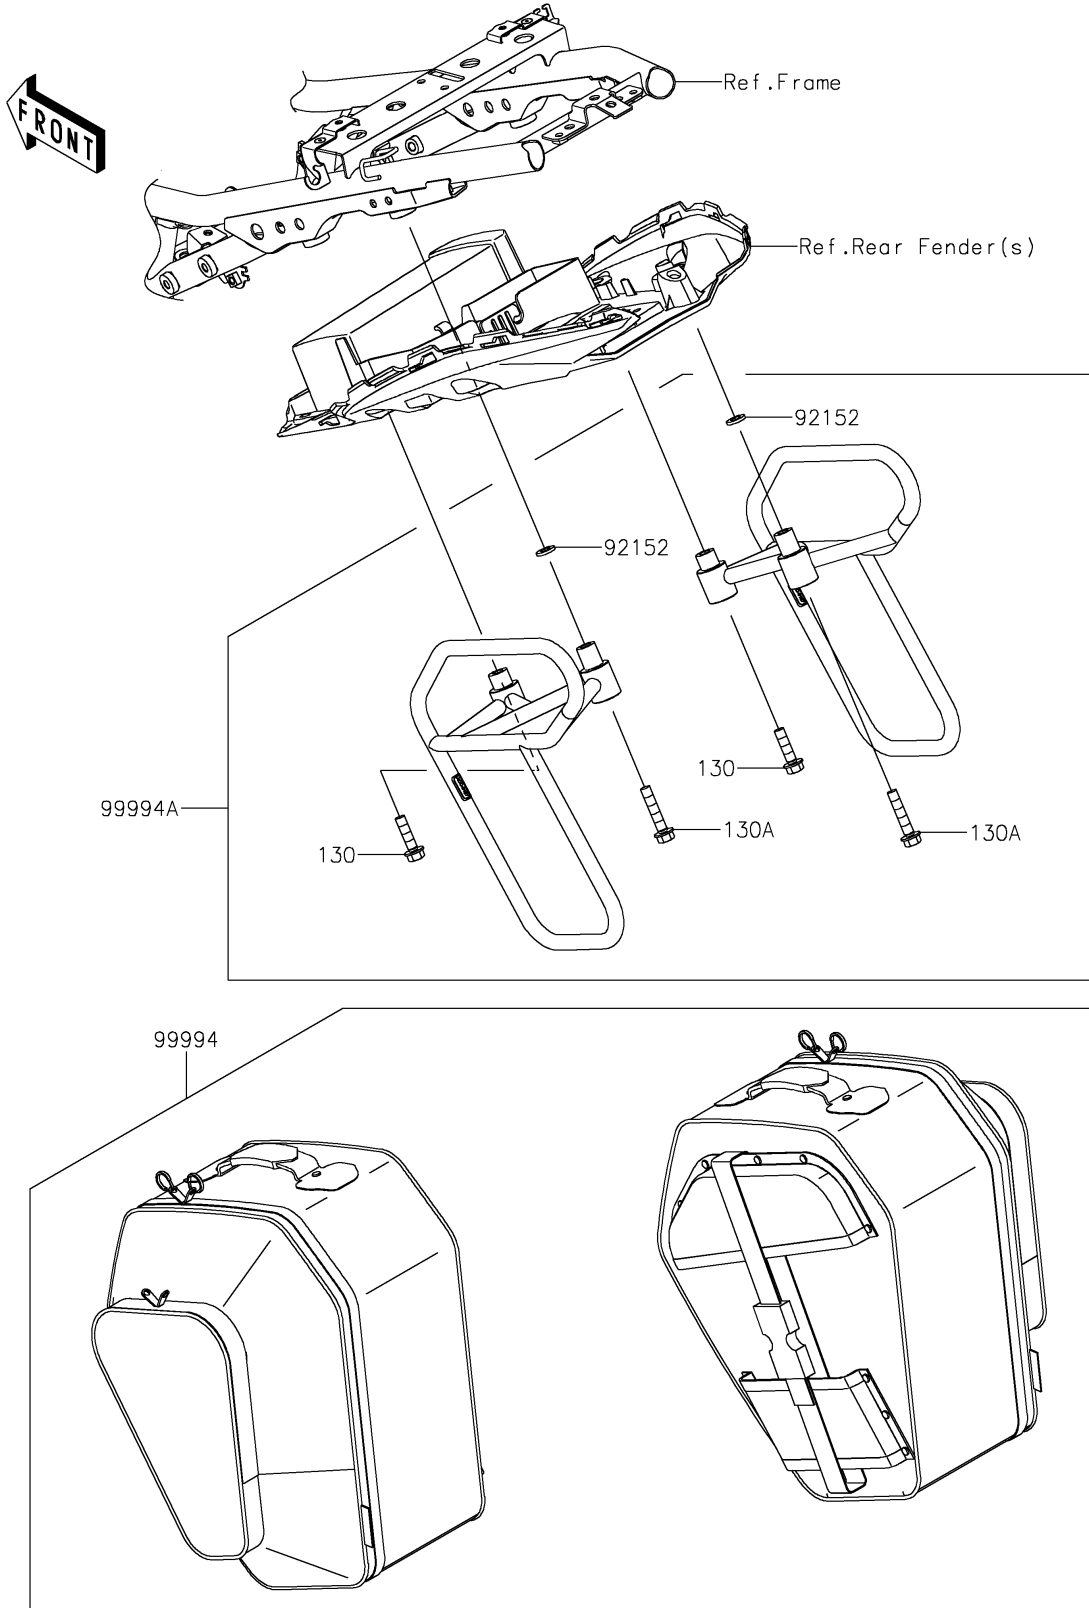

# 2020 Z650 ABS PARTS DIAGRAM

Accessory(Pannier)

F2910E

## 2020 Z650 ABS PARTS LIST

Accessory(Pannier)

ITEM NAME	PART NUMBER	QUANTITY
BOLT-FLANGED,8X30 (Ref # 130)	130BA0830	2
BOLT-FLANGED,8X40 (Ref # 130A)	130BA0840	2
COLLAR,8.5X16X2.3 (Ref # 92152)	92152-2320	2
KIT-ACC,PANNIER(SOFT-LUGGAGE) (Ref # 99994)	99994-0801	1
KIT-ACCESSORY,PANNIER BRACKET (Ref # 99994A)	99994-0802	1