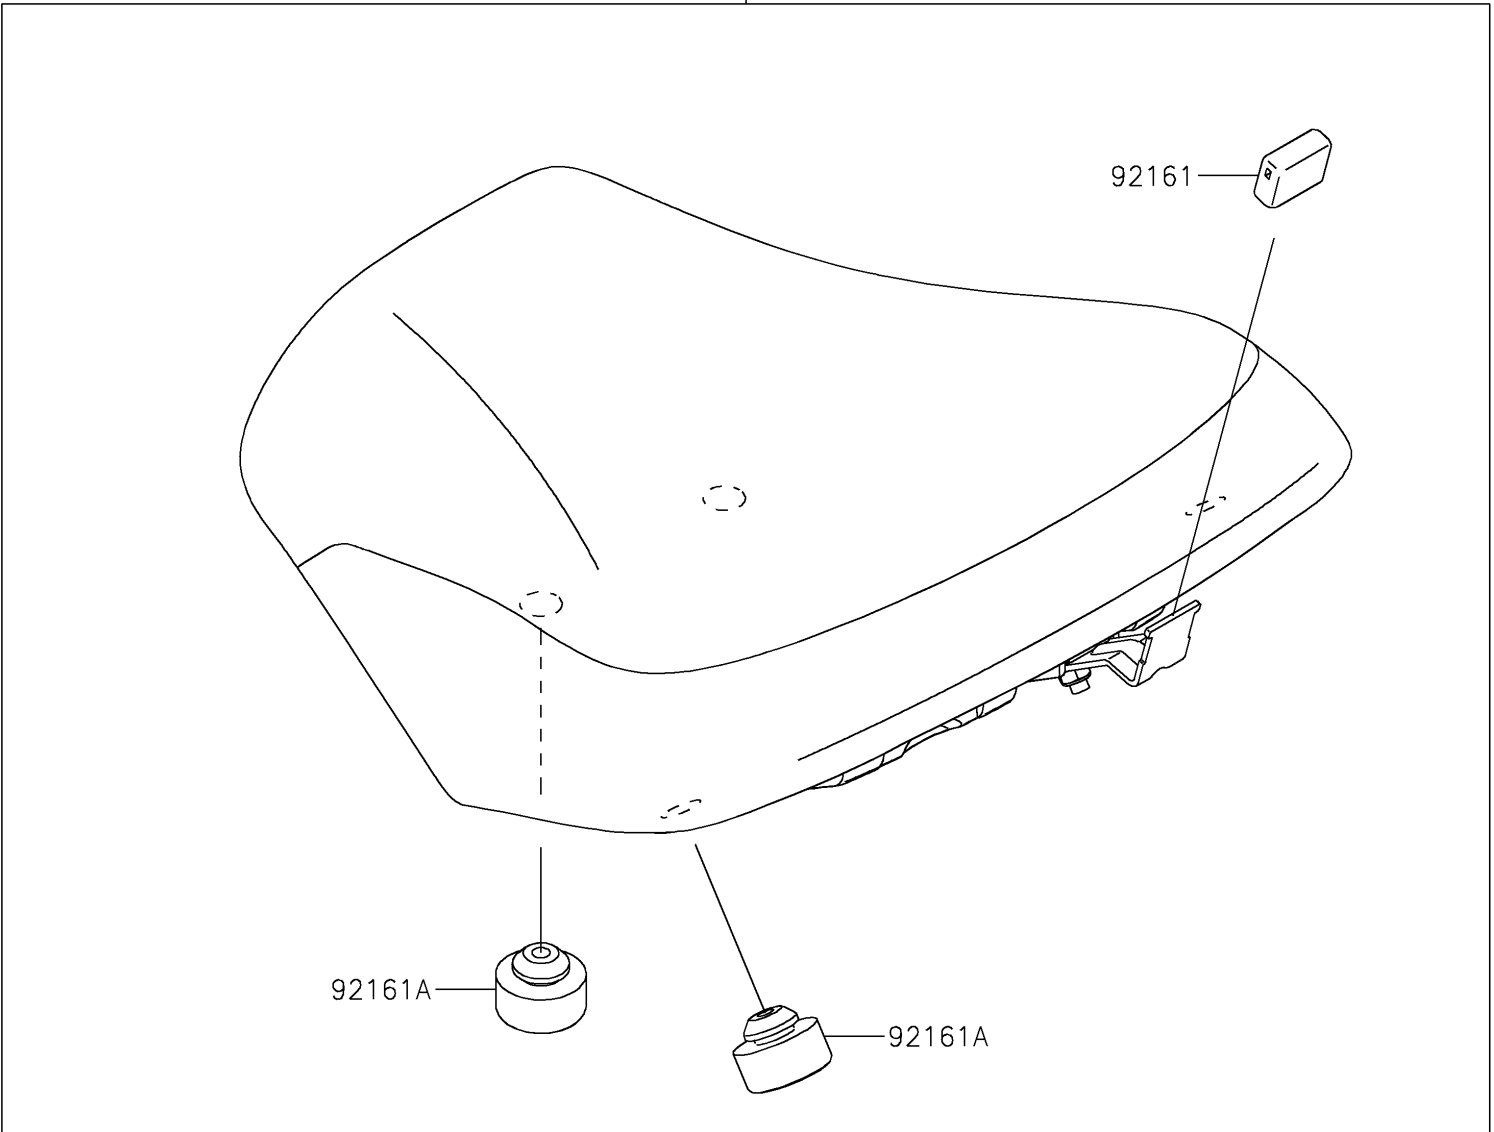

# 2020 Z650 ABS PARTS DIAGRAM

Accessory(High Seat)

F2910C

99994

92161 

92161A 

 92161A

## 2020 Z650 ABS PARTS LIST

Accessory(High Seat)

| ITEM NAME                             | PART NUMBER | QUANTITY |
|---------------------------------------|-------------|----------|
| DAMPER,SEAT BRACKET,FR (Ref # 92161)  | 92161-1865  | 1        |
| DAMPER,14X30X14.5 (Ref # 92161A)      | 92161-1970  | 4        |
| KIT-ACCESSORY,HIGH-SEAT (Ref # 99994) | 99994-1062  | 1        |