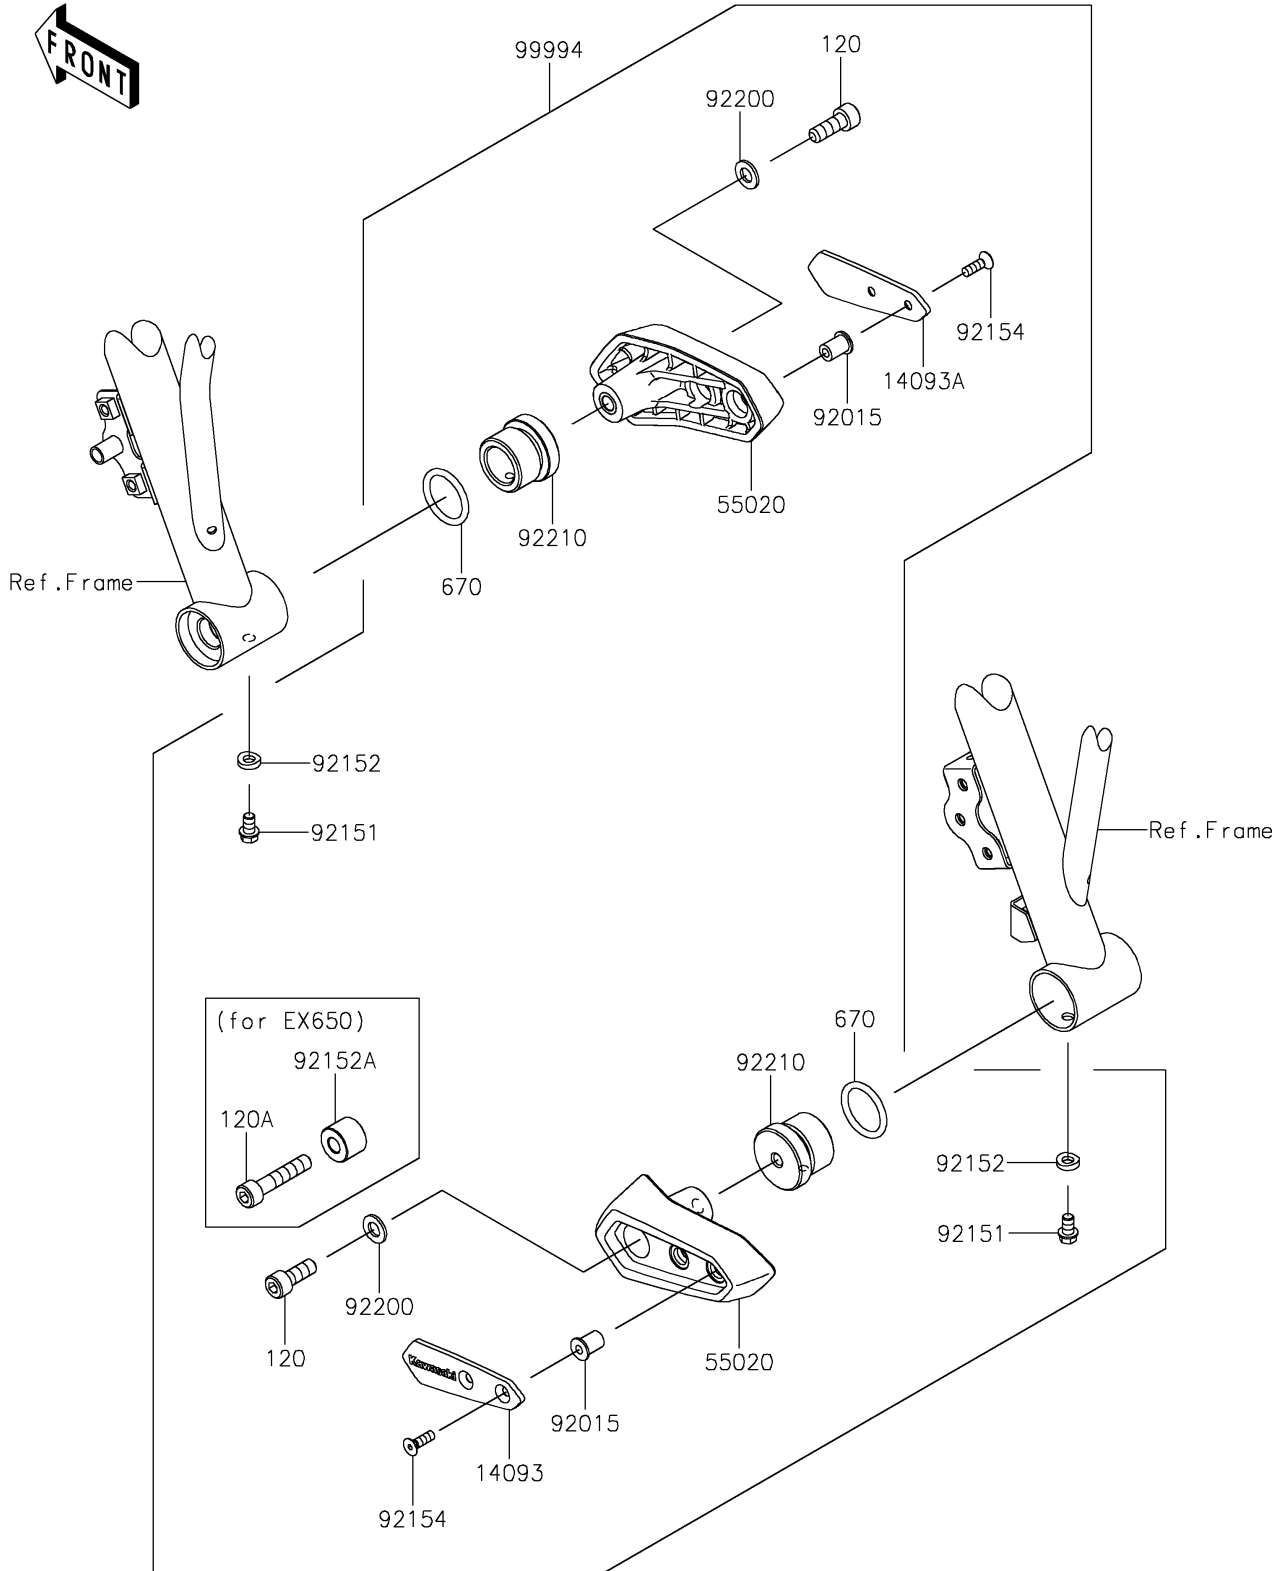

2020 Z650 ABS PARTS DIAGRAM

Accessory(Frame Slider)

F2910A

2020 Z650 ABS PARTS LIST

Accessory(Frame Slider)

ITEM NAME	PART NUMBER	QUANTITY
BOLT-SOCKET,8X22 (Ref # 120)	120CA0822	2
BOLT-SOCKET,8X40 (Ref # 120A)	120CA0840	1
COVER,SLIDER,LH (Ref # 14093)	14093-0350	1
COVER,SLIDER,RH (Ref # 14093A)	14093-0351	1
GUARD (Ref # 55020)	55020-1997	2
O RING,26MM (Ref # 670)	670B3026	2
NUT,WELL,5MM (Ref # 92015)	92015-1757	4
BOLT,6X10 (Ref # 92151)	92151-1277	2
COLLAR,6.3X12 (Ref # 92152)	92152-2236	2
COLLAR,8.3X20X15 (Ref # 92152A)	92152-2237	1
BOLT,SOCKET,5X16 (Ref # 92154)	92154-1014	4
WASHER,8.4X16X1.6 (Ref # 92200)	92200-0807	2
NUT (Ref # 92210)	92210-1505	2
KIT-ACCESSORY,FRAME SLIDER (Ref # 99994)	99994-0797	1