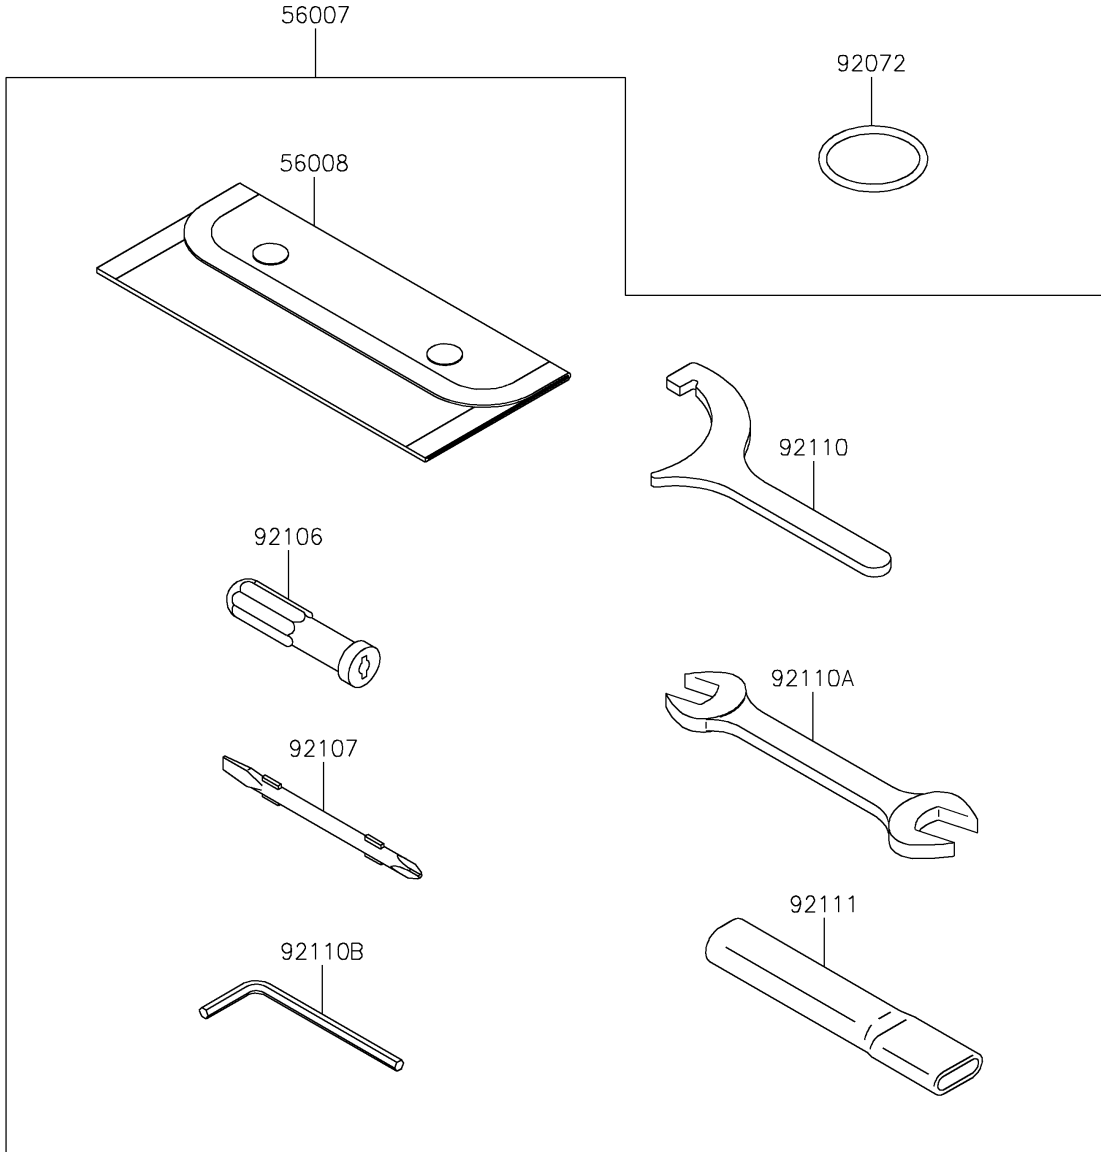

# 2020 Z650 ABS PARTS DIAGRAM

Owner's Tools

F2810

## 2020 Z650 ABS PARTS LIST

### Owner's Tools

ITEM NAME	PART NUMBER	QUANTITY
TOOL-KIT (Ref # 56007)	56007-0176	1
BAG (Ref # 56008)	56008-0038	1
GASKET-LIQUID,TB1211,WHITE (Ref # 56019)	56019-120	1
BAND,TOOL CASE (Ref # 92072)	92072-0865	1
GASKET-LIQUID,TB1211F,CLEAR (Ref # 92104)	92104-0004	1
GASKET-LIQUID,TB1216B,BLACK (Ref # 92104A)	92104-1064	1
GASKET-LIQUID,TB1207B,BLACK (Ref # 92104B)	92104-2068	1
GRIP-SCREW DRIVER (Ref # 92106)	92106-0004	1
TOOL-DRIVER,#2PHILLIPS&SLOT (Ref # 92107)	92107-0019	1
TOOL-WRENCH,HOOK SPANNER,R37.5 (Ref # 92110)	92110-0558	1
TOOL-WRENCH,OPEN END,12X14 (Ref # 92110A)	92110-0565	1
TOOL-WRENCH,ALLEN,4MM (Ref # 92110B)	92110-0567	1
TOOL-BAR,WRENCH (Ref # 92111)	92111-0008	1