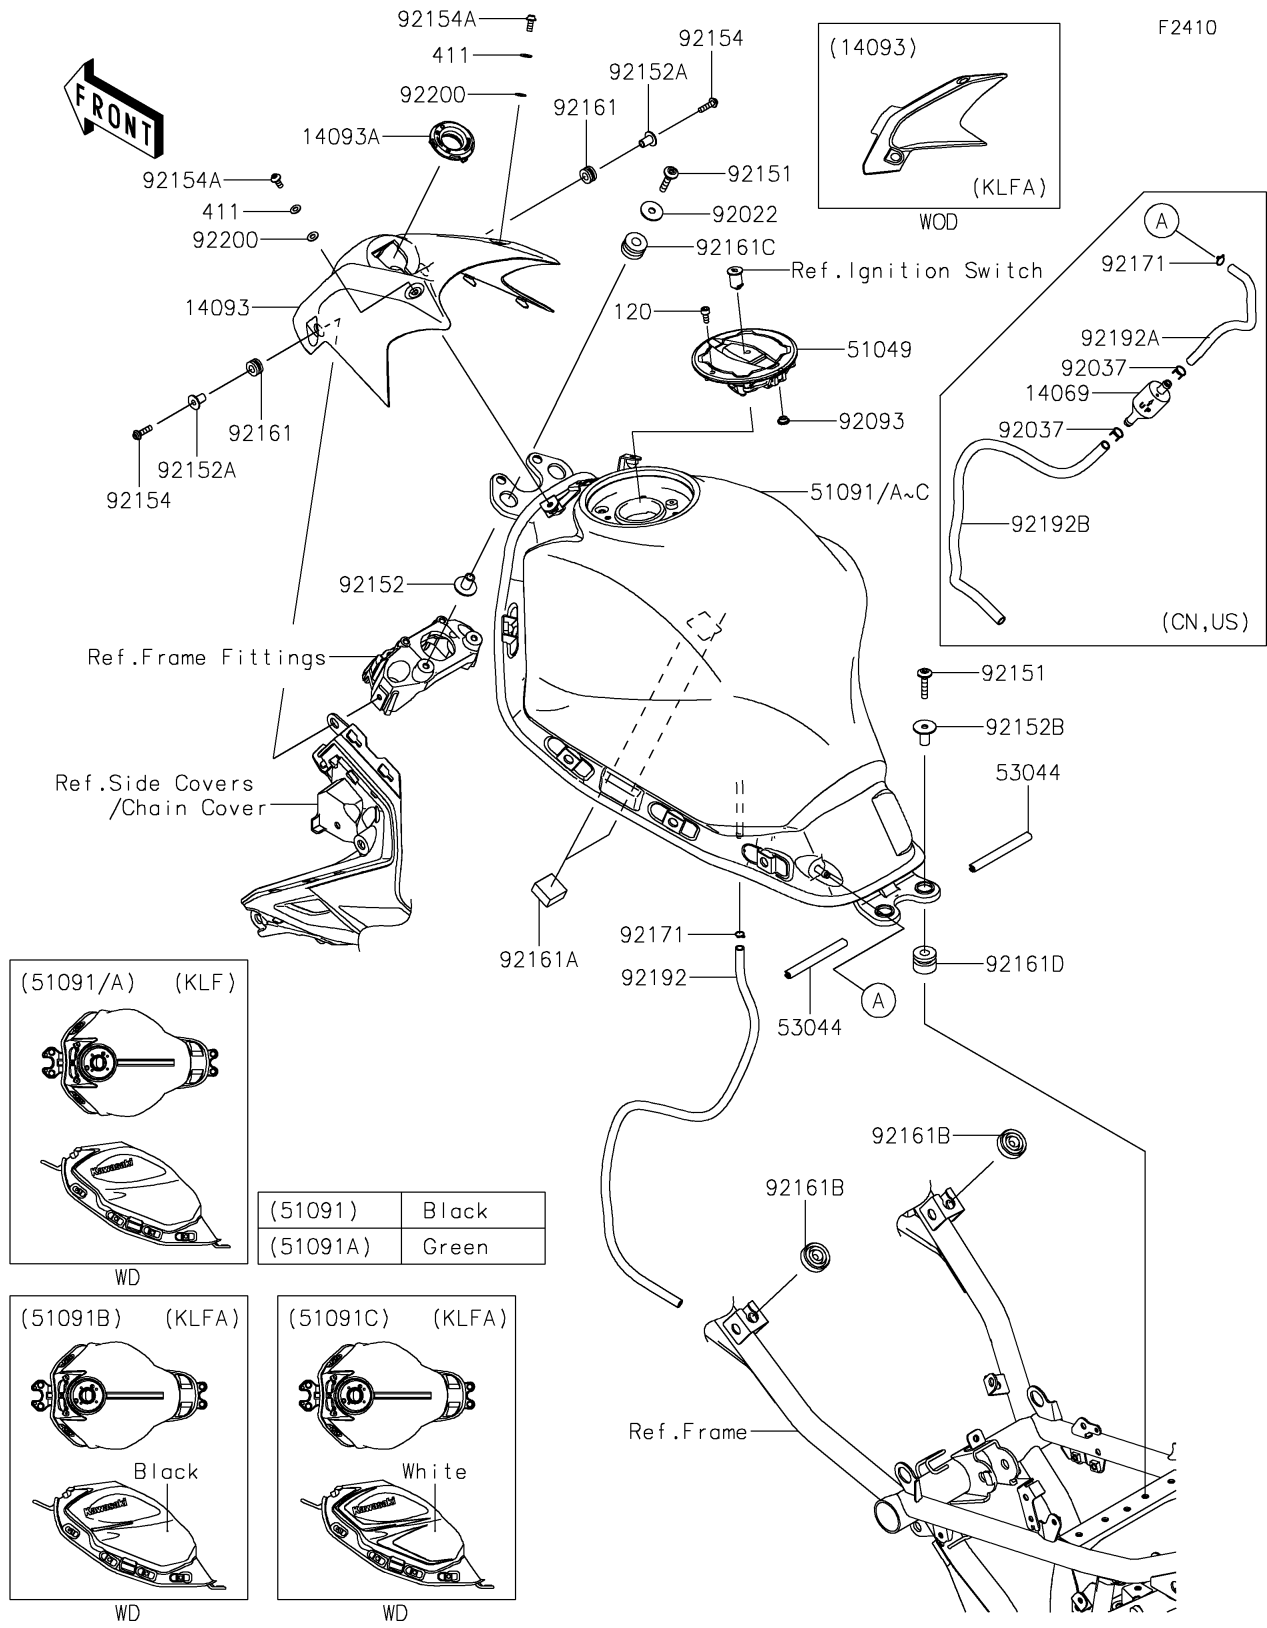

2020 Z650 ABS PARTS DIAGRAM

Fuel Tank

2020 Z650 ABS PARTS LIST

Fuel Tank

ITEM NAME	PART NUMBER	QUANTITY
BOLT-SOCKET,5X12 (Ref # 120)	120CA0512	4
BREATHER,FUEL TANK (Ref # 14069)	14069-1004	1
COVER,TANK,M.S.BLACK (Ref # 14093)	14093-0483-660	1
COVER,IGNITION SW. (Ref # 14093A)	14093-0952	1
WASHER-PLAIN,5MM (Ref # 411)	411AA0500	2
CAP-TANK (Ref # 51049)	51049-0735	1
TANK-COMP-FUEL,M.S.BLACK (Ref # 51091B)	51091-5163-660	1
TANK-COMP-FUEL,P.B.WHITE (Ref # 51091C)	51091-5164-54X	1
TRIM,L=85 (Ref # 53044)	53044-0556	2
WASHER,7X24X1.6 (Ref # 92022)	92022-228	2
CLAMP,TUBE (Ref # 92037)	92037-147	2
SEAL,FUEL TANK CAP (Ref # 92093)	92093-1030	1
BOLT,SOCKET,6X30 (Ref # 92151)	92151-1605	4
COLLAR,6.5X10X17.6 (Ref # 92152)	92152-1655	2
COLLAR,5.6X16X14.2 (Ref # 92152A)	92152-2229	2
COLLAR,6.5X10X21.1 (Ref # 92152B)	92152-2325	2
BOLT,SOCKET,5X20 (Ref # 92154)	92154-0210	2
BOLT,SOCKET,5X12 (Ref # 92154A)	92154-1421	2
DAMPER,8X16X8.6 (Ref # 92161)	92161-0685	2
DAMPER,T=13 (Ref # 92161A)	92161-0792	2
DAMPER,14X30X10 (Ref # 92161B)	92161-1368	2
DAMPER,10X24X15 (Ref # 92161C)	92161-1482	2
DAMPER,10X24X19 (Ref # 92161D)	92161-1929	2
CLAMP,8X0.7 (Ref # 92171)	92171-1973	1
CLAMP,8X0.7 (Ref # 92171)	92171-1973	2
TUBE,6X9X620 (Ref # 92192)	92192-1085	1
TUBE,6X9X173/35 (Ref # 92192A)	92192-1702	1
TUBE,7X10.5X480 (Ref # 92192B)	92192-1724	1
WASHER,NYLON,5.3X11.5X0.5 (Ref # 92200)	92200-0006	2