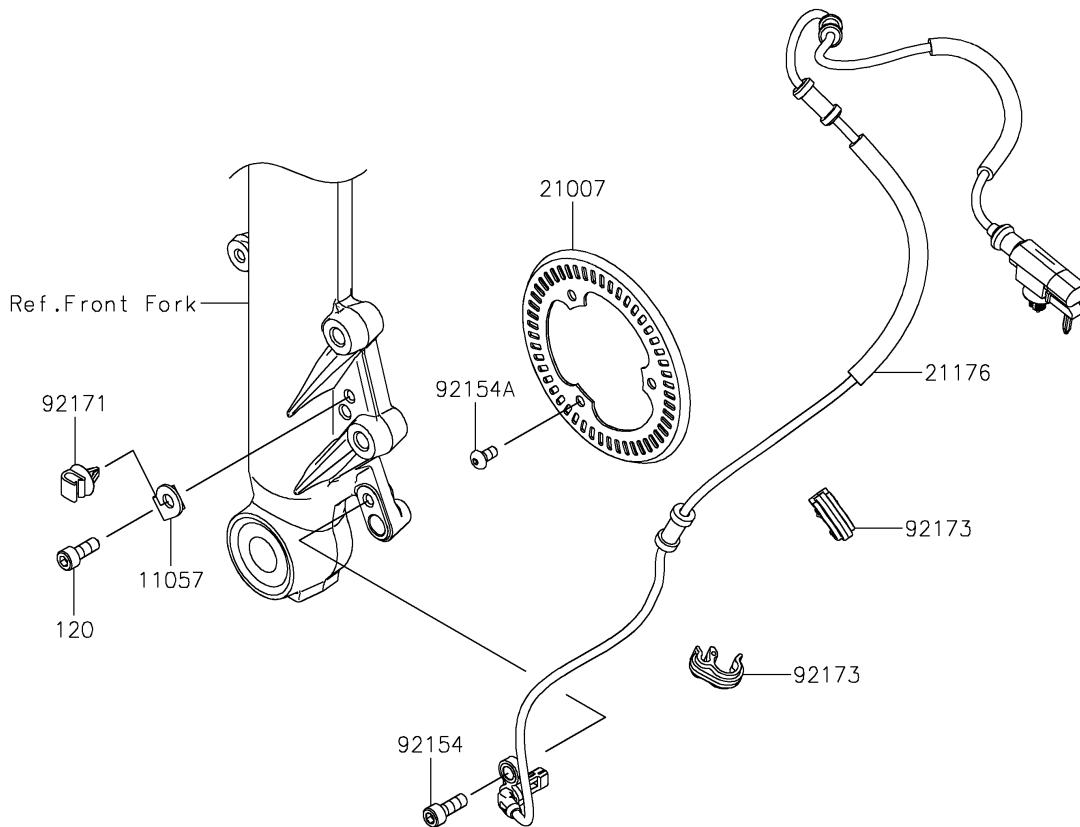

2020 Z650 ABS PARTS DIAGRAM

Front Master Cylinder

F2291

2020 Z650 ABS PARTS LIST

Front Master Cylinder

ITEM NAME	PART NUMBER	QUANTITY
BRACKET,SENSOR CORD (Ref # 11057)	11057-0190	1
BOLT-SOCKET,6X16 (Ref # 120)	120CA0616	1
BOLT-SOCKET,6X22 (Ref # 120A)	120CB0622	2
LEVER-COMP,FRONT BRAKE (Ref # 13236)	13236-0140	1
PLATE (Ref # 13272)	13272-0573	1
ROTOR,SENSOR,FR (Ref # 21007)	21007-0671	1
SENSOR,SPEED,FR (Ref # 21176)	21176-0918	1
SWITCH,BRAKE (Ref # 27010)	27010-0762	1
CYLINDER-ASSY-MASTER,FR (Ref # 43015)	43015-0601	1
PISTON-COMP-BRAKE (Ref # 43020)	43020-0008	1
STOPPER-BRAKE,PISTON (Ref # 43022)	43022-1010	1
CAP-BRAKE (Ref # 43026)	43026-0019	1
PLATE-DIAPHRAGM (Ref # 43027)	43027-0008	1
DIAPHRAGM (Ref # 43028)	43028-0015	1
HOLDER-BRAKE,MASTER CYLINDER (Ref # 43034)	43034-0049	1
COVER-SEAL,MASTER CYLINDER (Ref # 49016)	49016-1044	1
BOLT,LEVER SET,BLACK (Ref # 92002)	92002-1322	1
BOLT,SCREW,4X12 (Ref # 92002A)	92002-1323	1
NUT,FLANGED,6MM (Ref # 92015)	92015-1528	1
BOLT,SOCKET,6X16 (Ref # 92154)	92154-0235	1
BOLT,SOCKET,5X10 (Ref # 92154A)	92154-2801	3
CLAMP (Ref # 92171)	92171-0640	1
SCREW,4X20 (Ref # 92172)	92172-0320	2
CLAMP,HOSE&SENSOR LINE (Ref # 92173)	92173-1613	2