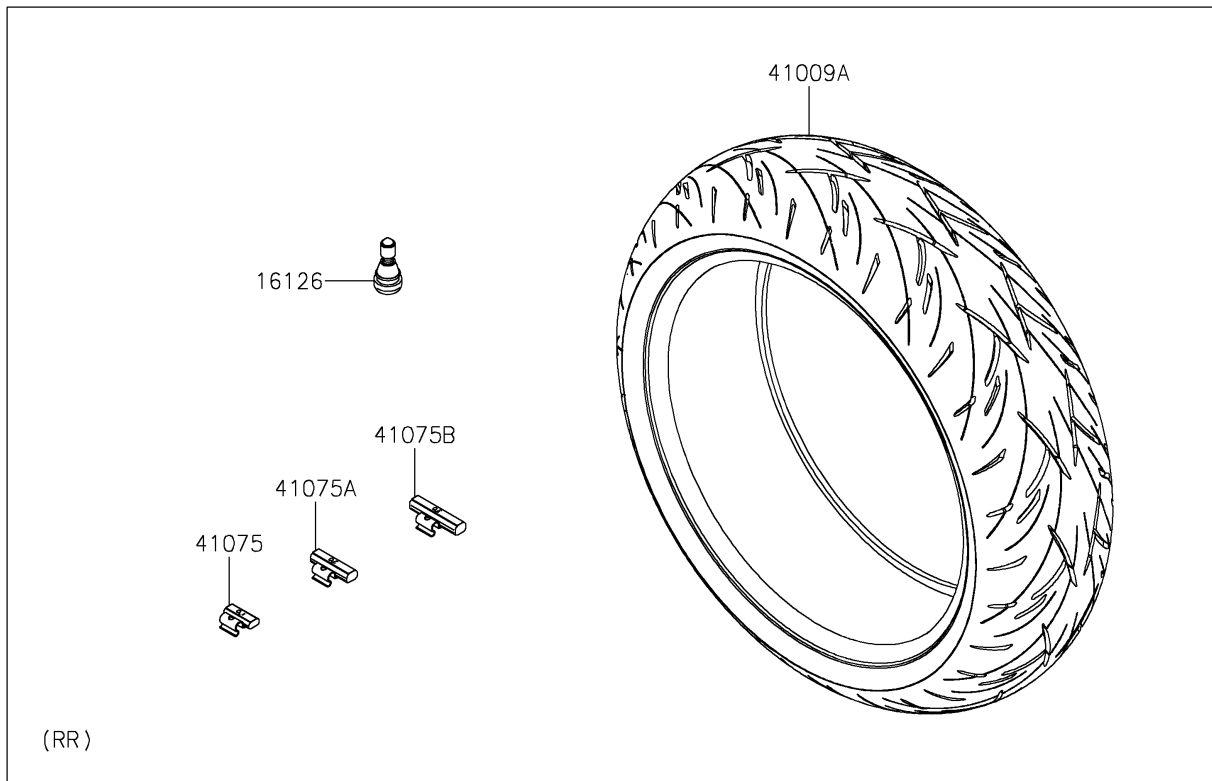

2020 Z650 ABS PARTS DIAGRAM

Tires

F2210

2020 Z650 ABS PARTS LIST

Tires

ITEM NAME	PART NUMBER	QUANTITY
VALVE,TIRE (Ref # 16126)	16126-1140	2
TIRE,FR,120/70ZR17(58W) (Ref # 41009)	41009-0832	1
TIRE,RR,160/60ZR17(69W) (Ref # 41009A)	41009-0833	1
BALANCER-WHEEL,10G,SILVER (Ref # 41075)	41075-0007	AR
BALANCER-WHEEL,20G,SILVER (Ref # 41075A)	41075-0008	AR
BALANCER-WHEEL,30G,SILVER (Ref # 41075B)	41075-0009	AR