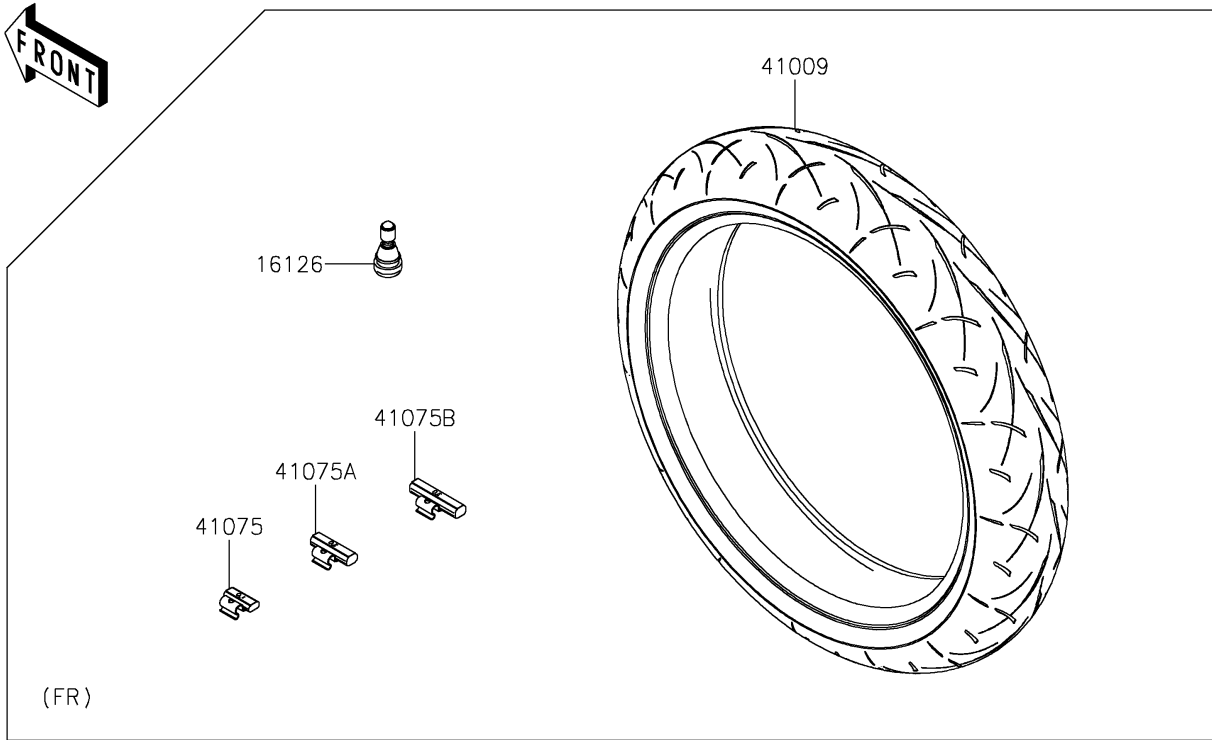

2020 Z650 ABS PARTS DIAGRAM

Tires

F2210

2020 Z650 ABS PARTS LIST

Tires

ITEM NAME	PART NUMBER	QUANTITY
VALVE,TIRE (Ref # 16126)	16126-1140	2
TIRE,FR,120/70ZR17(58W) (Ref # 41009)	41009-0832	1
TIRE,RR,160/60ZR17(69W) (Ref # 41009A)	41009-0833	1
BALANCER-WHEEL,10G,SILVER (Ref # 41075)	41075-0007	AR
BALANCER-WHEEL,20G,SILVER (Ref # 41075A)	41075-0008	AR
BALANCER-WHEEL,30G,SILVER (Ref # 41075B)	41075-0009	AR