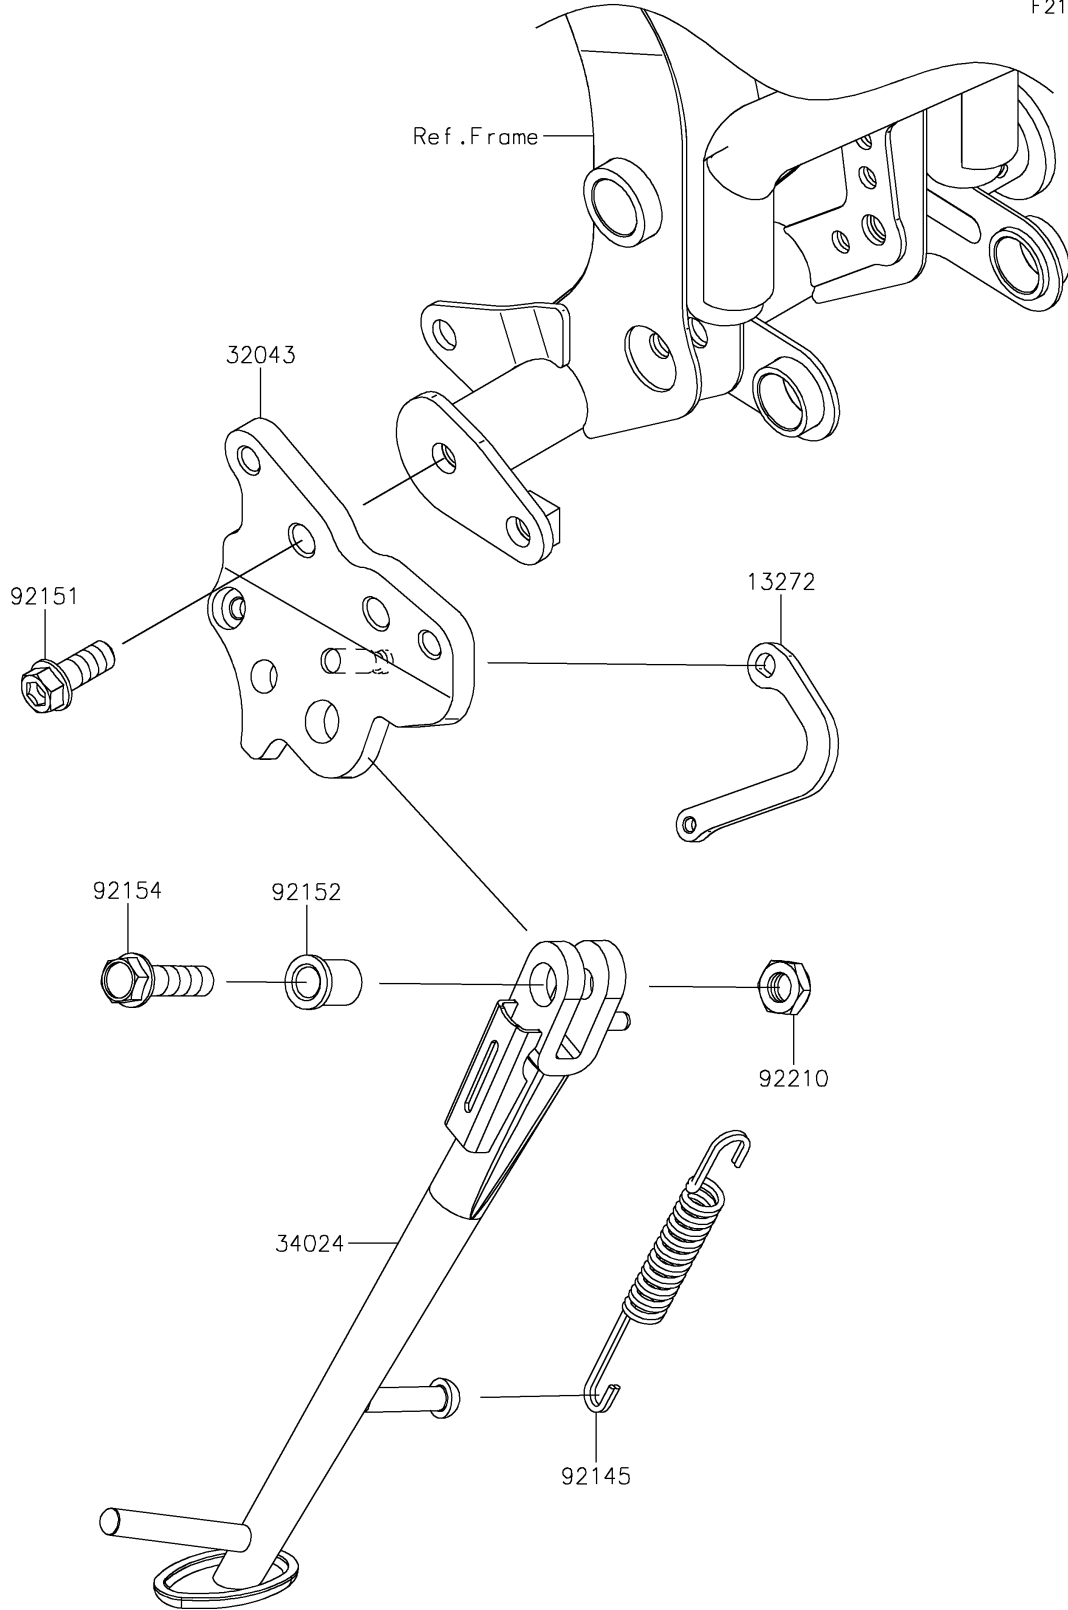

2020 Z650 ABS PARTS DIAGRAM

Stand(s)

F2190

2020 Z650 ABS PARTS LIST

Stand(s)

ITEM NAME	PART NUMBER	QUANTITY
PLATE,SPRING (Ref # 13272)	13272-2166	1
BRACKET-STAND (Ref # 32043)	32043-0620	1
STAND-SIDE (Ref # 34024)	34024-0169	1
SPRING,SIDE STAND (Ref # 92145)	92145-1735	1
BOLT,FLANGED,10X25 (Ref # 92151)	92151-1802	2
COLLAR,10.2X18X20.1 (Ref # 92152)	92152-2299	1
BOLT,FLANGED,10X37 (Ref # 92154)	92154-1352	1
NUT,LOCK,10MM (Ref # 92210)	92210-0784	1