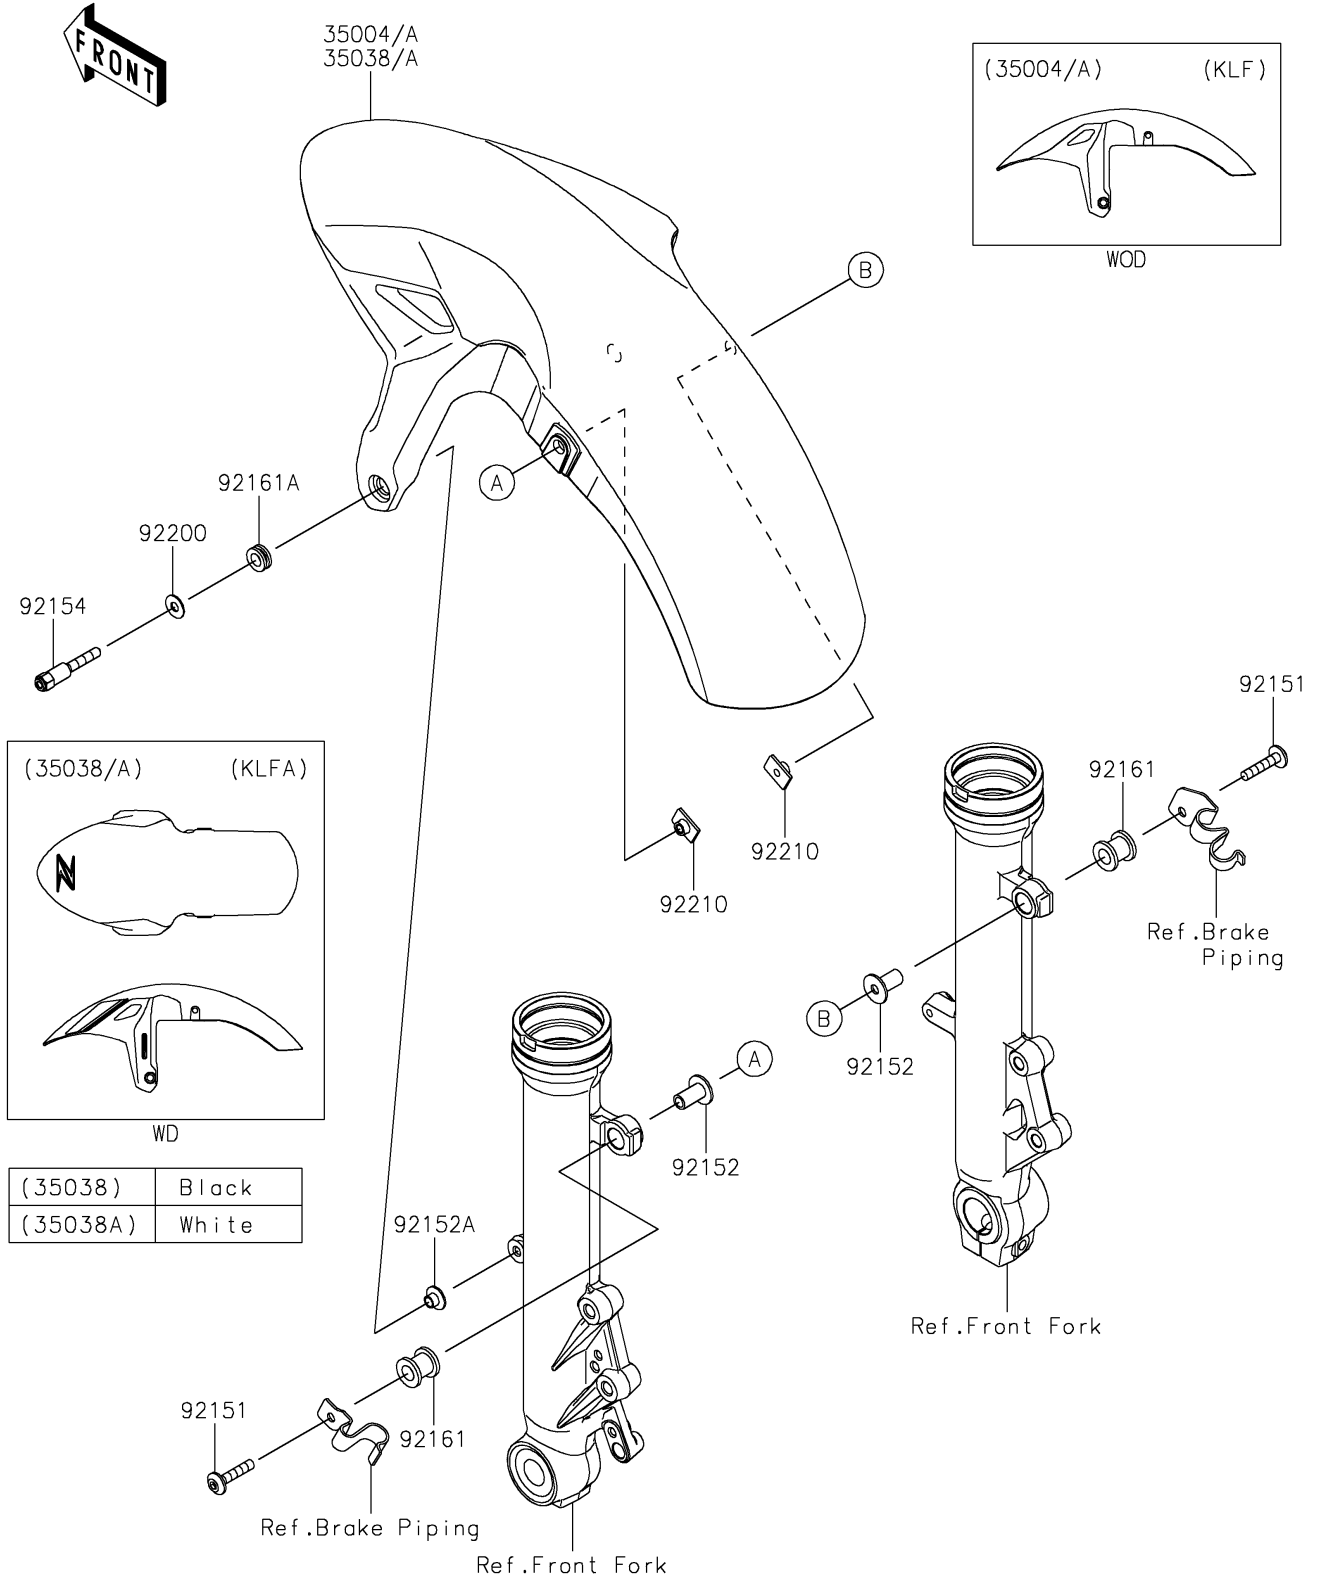

2020 Z650 ABS PARTS DIAGRAM

Front Fender(s)

F2171

2020 Z650 ABS PARTS LIST

Front Fender(s)

ITEM NAME	PART NUMBER	QUANTITY
FENDER-FRONT,M.S.BLACK (Ref # 35038)	35038-5121-660	1
FENDER-FRONT,P.B.WHITE (Ref # 35038A)	35038-5122-54X	1
BOLT,SOCKET,6X30 (Ref # 92151)	92151-1605	2
COLLAR,6.5X10X20.5 (Ref # 92152)	92152-1570	2
COLLAR,6.3X8.3X7.2 (Ref # 92152A)	92152-1602	2
BOLT (Ref # 92154)	92154-0324	2
DAMPER,10X20X18.9 (Ref # 92161)	92161-1406	2
DAMPER,8.3X16X6.4 (Ref # 92161A)	92161-1848	2
WASHER,6.5X16X1.0 (Ref # 92200)	92200-0796	2
NUT,PLATE,6MM (Ref # 92210)	92210-1352	2