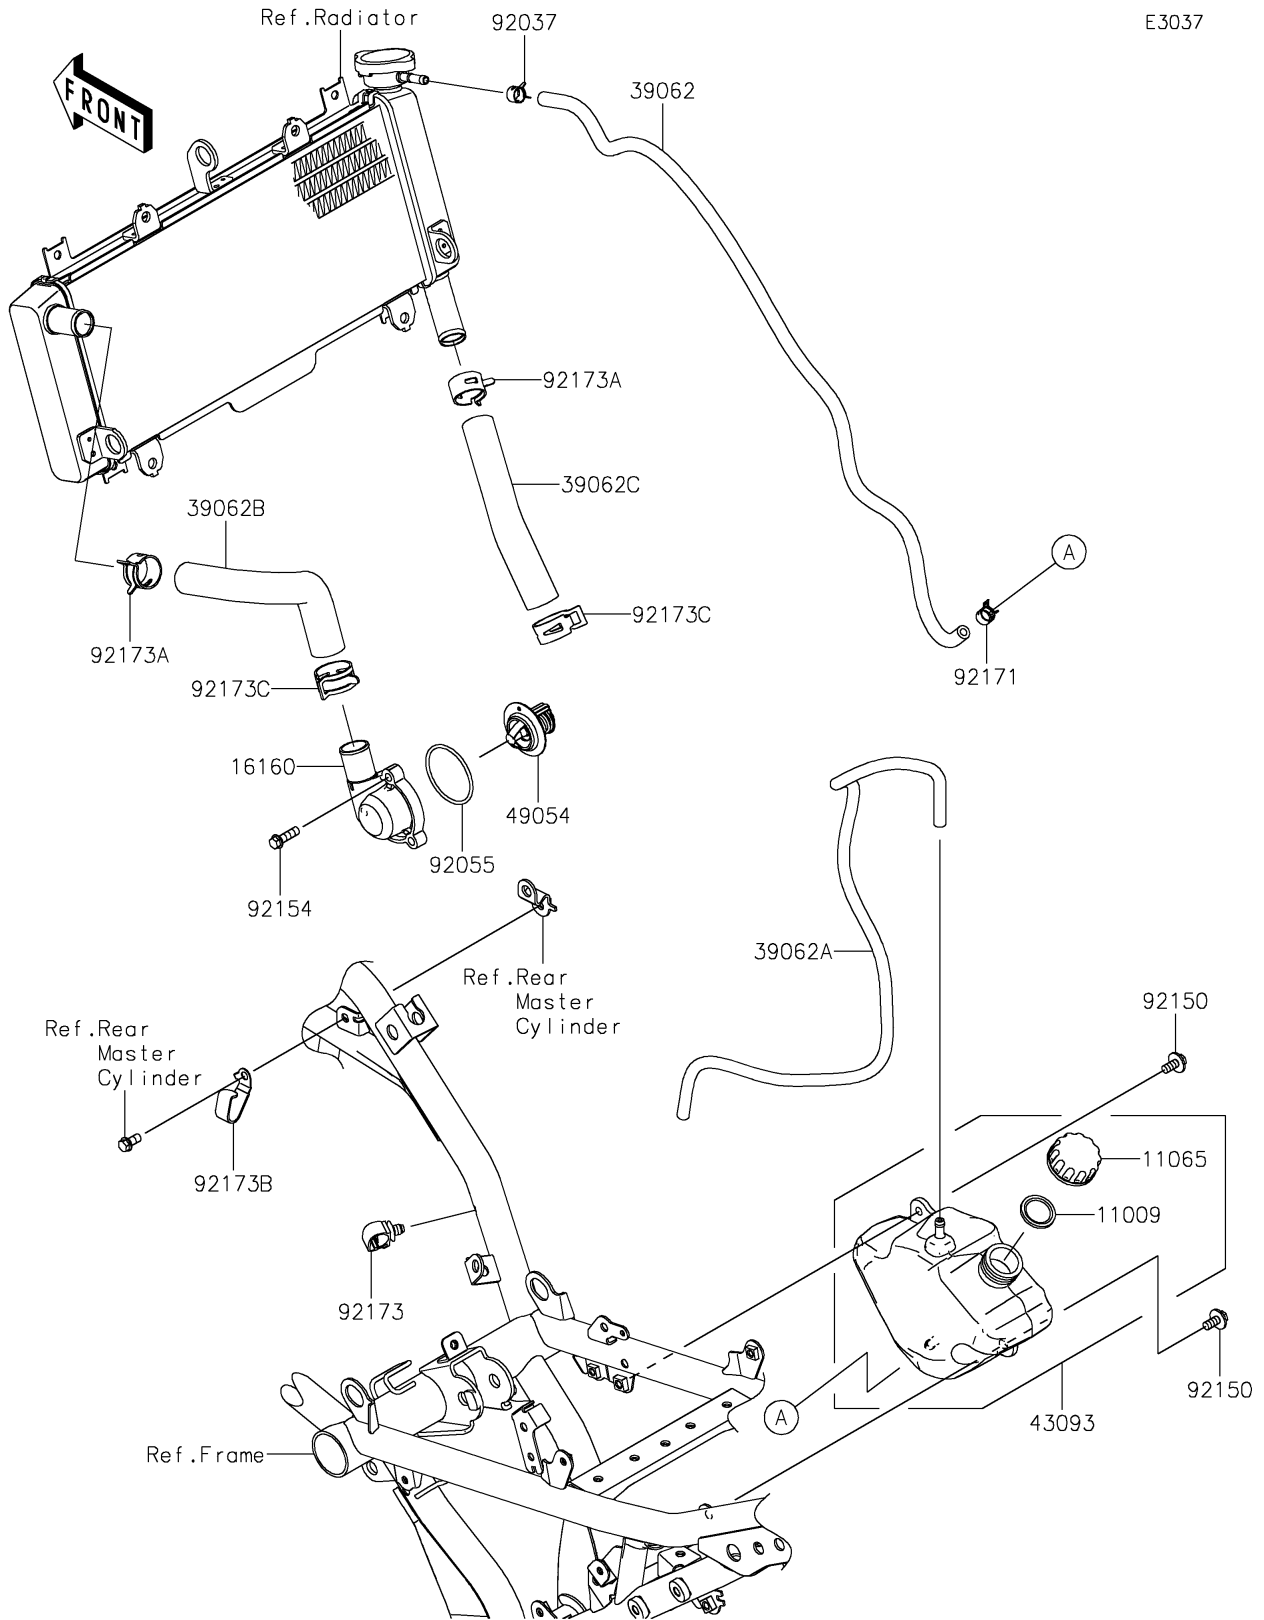

2020 Z650 ABS PARTS DIAGRAM

Water Pipe

E3037

2020 Z650 ABS PARTS LIST

Water Pipe

ITEM NAME	PART NUMBER	QUANTITY
GASKET,RESERVOIR TANK CAP (Ref # 11009)	11009-1145	1
CAP (Ref # 11065)	11065-0962	1
BODY,THERMO (Ref # 16160)	16160-0793	1
HOSE-COOLING,RADI.-RESERVOIR (Ref # 39062)	39062-0745	1
HOSE-COOLING,BREATHER (Ref # 39062A)	39062-0746	1
HOSE-COOLING,HEAD-RADIATOR (Ref # 39062B)	39062-0747	1
HOSE-COOLING,RADIATOR-PUMP (Ref # 39062C)	39062-0748	1
RESERVOIR-ASSY-TANK (Ref # 43093)	43093-0003	1
THERMOSTAT (Ref # 49054)	49054-0001	1
CLAMP (Ref # 92037)	92037-2113	1
RING-O,44.7X2.4 (Ref # 92055)	92055-0160	1
BOLT,6X14 (Ref # 92150)	92150-1340	2
BOLT,FLANGED,6X20 (Ref # 92154)	92154-1778	3
CLAMP,10.5X8X0.7 (Ref # 92171)	92171-1992	1
CLAMP,12MM DIA. (Ref # 92173)	92173-0736	1
CLAMP (Ref # 92173A)	92173-1567	2
CLAMP (Ref # 92173B)	92173-1592	1
CLAMP (Ref # 92173C)	92173-1688	2