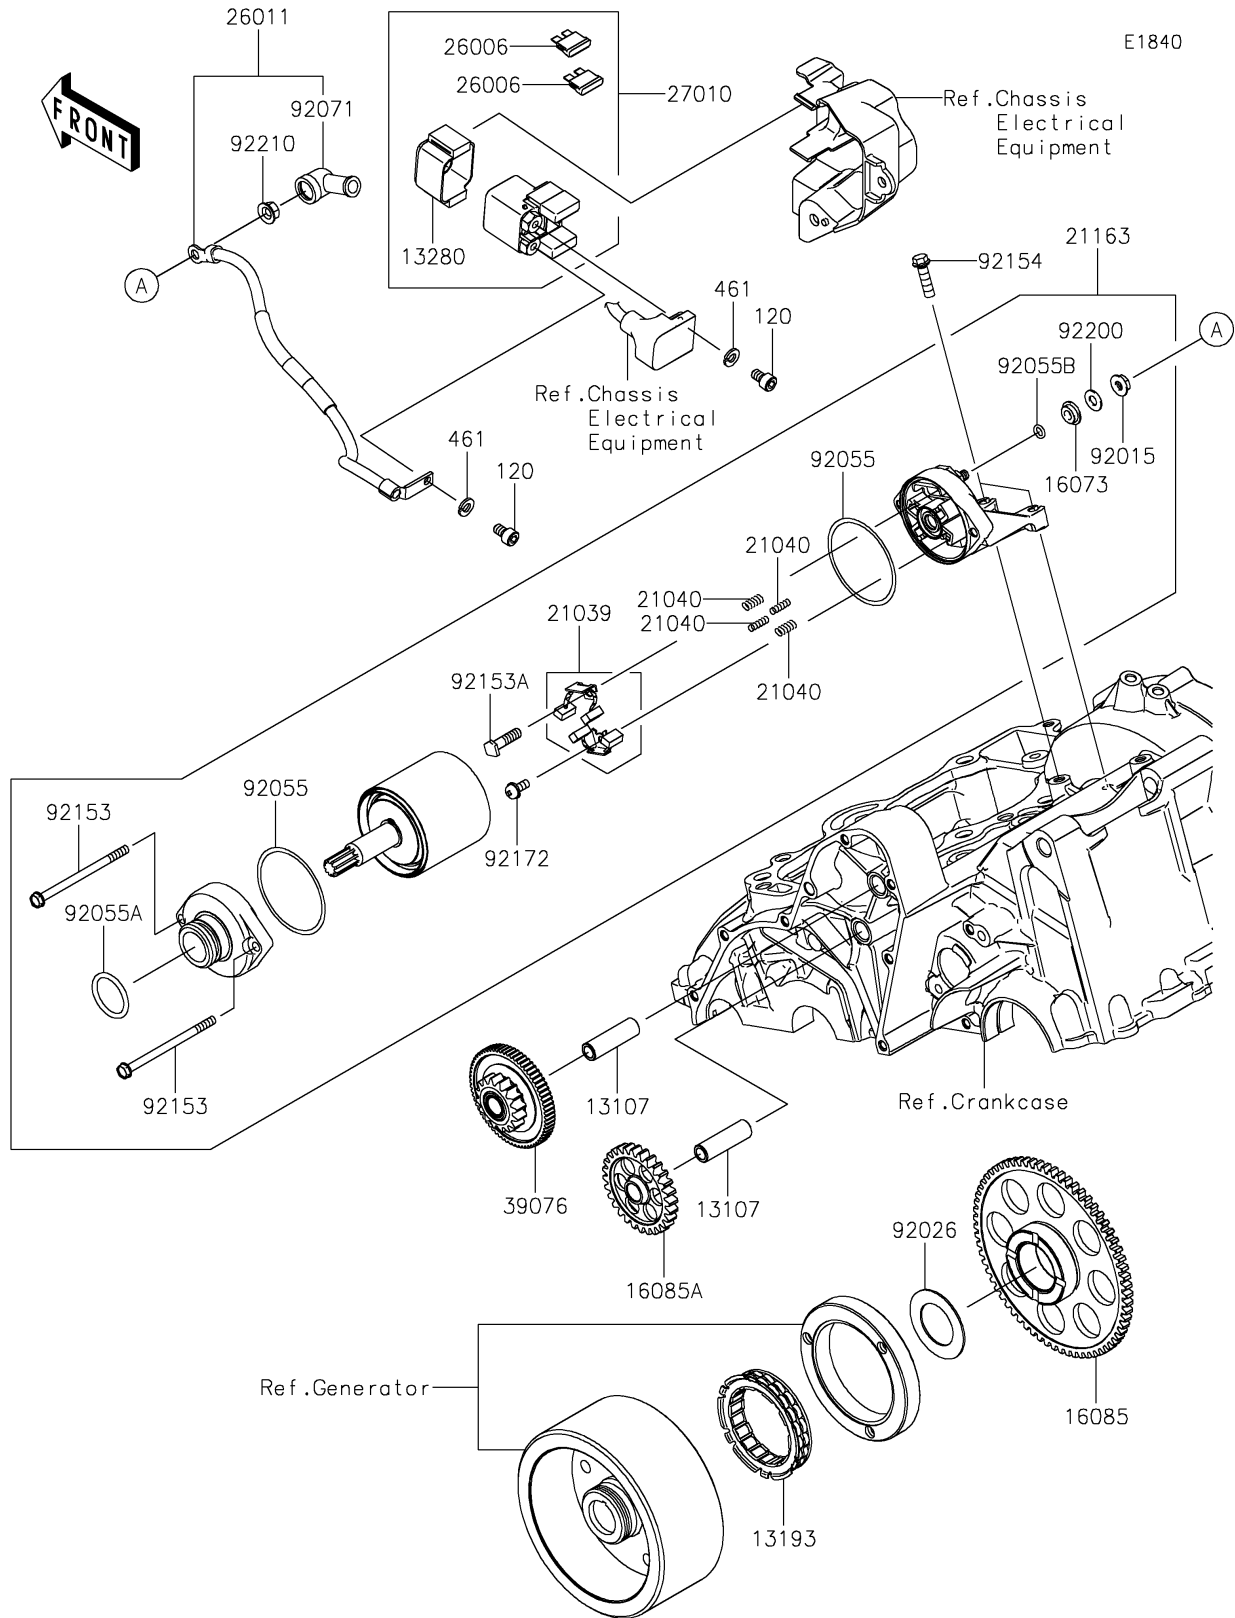

2020 Z650 ABS PARTS DIAGRAM

Starter Motor

2020 Z650 ABS PARTS LIST

Starter Motor

ITEM NAME	PART NUMBER	QUANTITY
BOLT-SOCKET,6X10 (Ref # 120)	120CB0610	2
SHAFT,IDLE GEAR (Ref # 13107)	13107-1106	2
CLUTCH-ASSY-ONEWAY (Ref # 13193)	13193-0006	1
HOLDER (Ref # 13280)	13280-0710	1
INSULATOR (Ref # 16073)	16073-0053	1
GEAR,67T (Ref # 16085)	16085-0076	1
GEAR,IDLE,28T (Ref # 16085A)	16085-0664	1
BRUSH,CARBON (Ref # 21039)	21039-0004	1
SPRING-BRUSH (Ref # 21040)	21040-0003	4
STARTER-ELECTRIC (Ref # 21163)	21163-0746	1
FUSE,BLADE,30A,GREEN (Ref # 26006)	26006-1006	2
WIRE-LEAD (Ref # 26011)	26011-0939	1
SWITCH,MAGNETIC (Ref # 27010)	27010-0709	1
LIMITER,16T&66T (Ref # 39076)	39076-0034	1
WASHER-SPRING,6MM (Ref # 461)	461DB0600	2
NUT,STARTER MOTOR (Ref # 92015)	92015-1476	1
SPACER,29.1X47.5X1.2 (Ref # 92026)	92026-087	1
RING-O (Ref # 92055)	92055-0136	2
RING-O (Ref # 92055A)	92055-1276	1
RING-O,4.5X2.0 (Ref # 92055B)	92055-1370	1
GROMMET (Ref # 92071)	92071-0024	1
BOLT (Ref # 92153)	92153-1850	2
BOLT (Ref # 92153A)	92153-1866	1
BOLT,FLANGED,6X22 (Ref # 92154)	92154-0504	2
SCREW (Ref # 92172)	92172-0334	1
WASHER (Ref # 92200)	92200-0386	1
NUT,6MM (Ref # 92210)	92210-0188	1