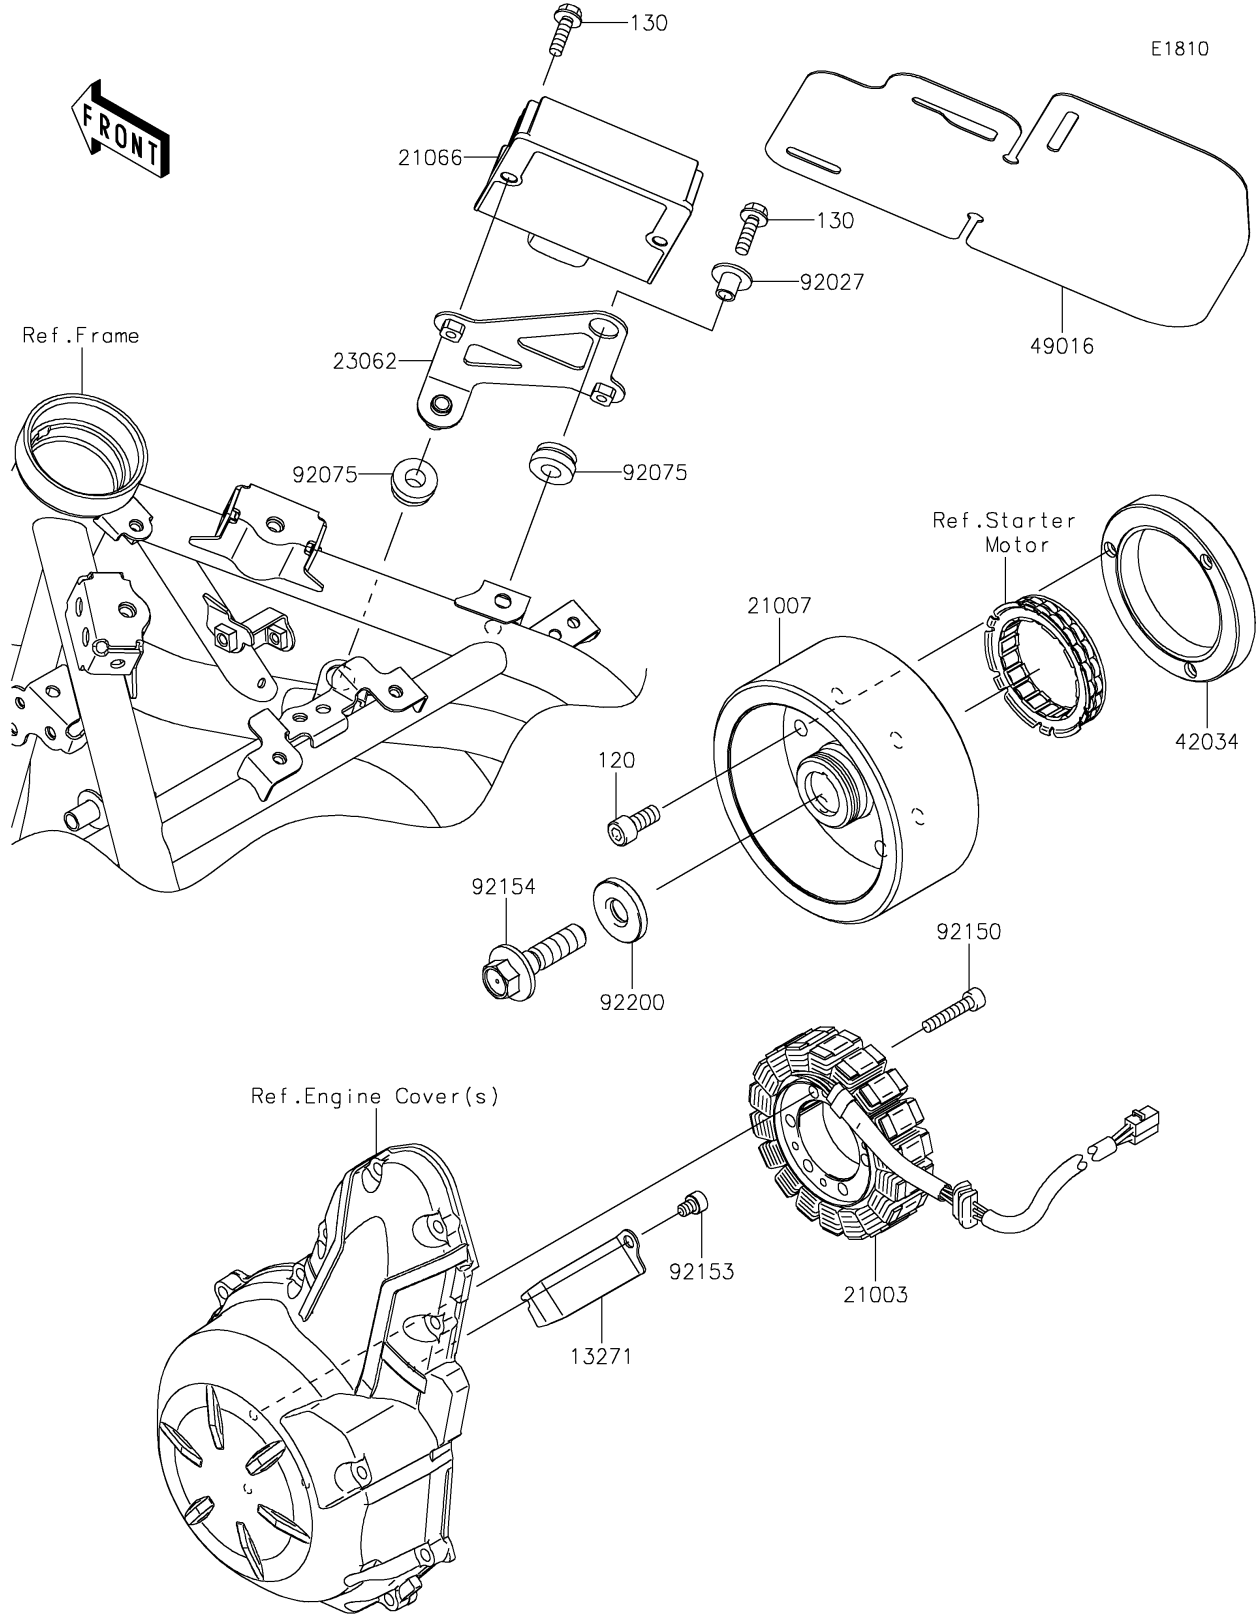

2020 Z650 ABS PARTS DIAGRAM

Generator

2020 Z650 ABS PARTS LIST

Generator

ITEM NAME	PART NUMBER	QUANTITY
BOLT-SOCKET,8X18 (Ref # 120)	120CA0818	3
BOLT-FLANGED,6X20 (Ref # 130)	130BA0620	3
PLATE (Ref # 13271)	13271-0952	1
STATOR (Ref # 21003)	21003-0164	1
ROTOR (Ref # 21007)	21007-0601	1
REGULATOR-VOLTAGE (Ref # 21066)	21066-0750	1
BRACKET-COMP,REGULATOR (Ref # 23062)	23062-0870	1
COUPLING (Ref # 42034)	42034-1143	1
COVER-SEAL (Ref # 49016)	49016-0680	1
COLLAR,FLANGED,L=12.1,BLACK (Ref # 92027)	92027-1651	1
DAMPER (Ref # 92075)	92075-277	2
BOLT,SOCKET,6X30 (Ref # 92150)	92150-1433	3
BOLT,SOCKET,6X8 (Ref # 92153)	92153-1414	1
BOLT,FLANGED,12X45 (Ref # 92154)	92154-1812	1
WASHER,12X33X5 (Ref # 92200)	92200-0220	1