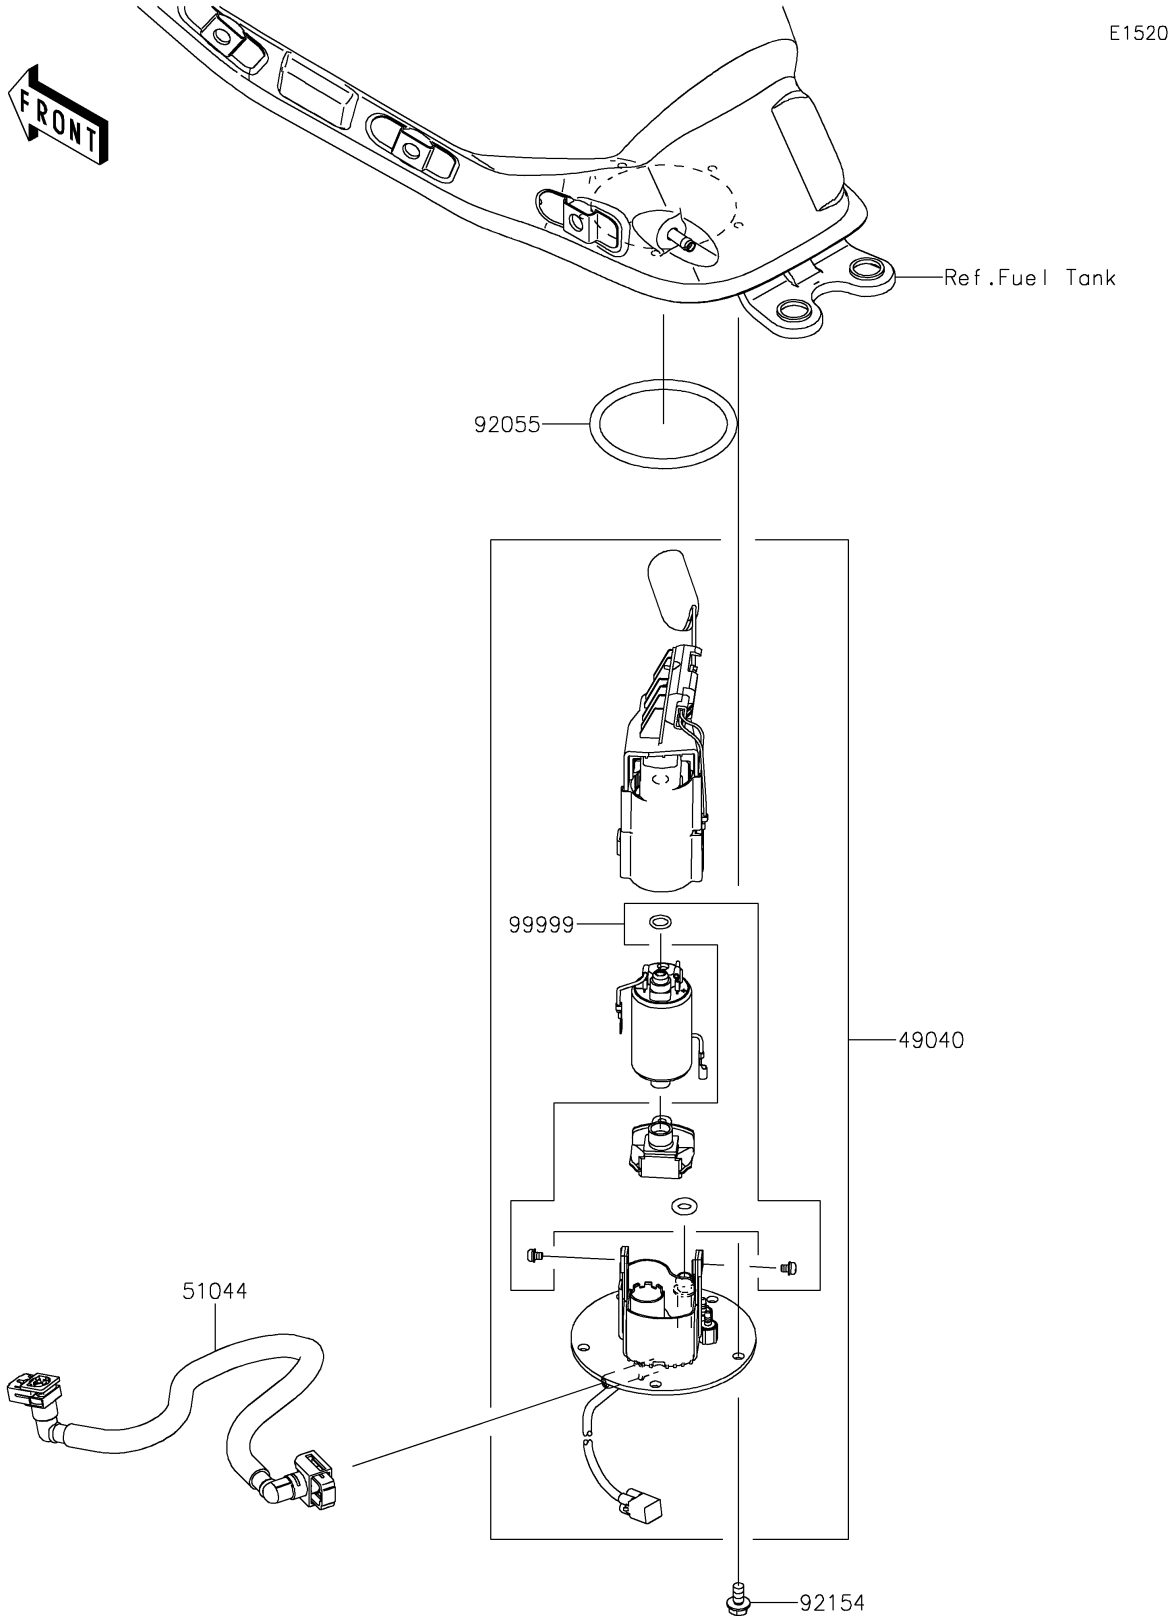

2020 Z650 ABS PARTS DIAGRAM

Fuel Pump

2020 Z650 ABS PARTS LIST

Fuel Pump

ITEM NAME	PART NUMBER	QUANTITY
PUMP-FUEL (Ref # 49040)	49040-0754	1
TUBE-ASSY,FUEL (Ref # 51044)	51044-0847	1
RING-O,74.6X5.7 (Ref # 92055)	92055-0728	1
BOLT,FLANGED,6X12 (Ref # 92154)	92154-2335	5
KIT,FUEL FILTER (Ref # 99999)	99999-0525	1