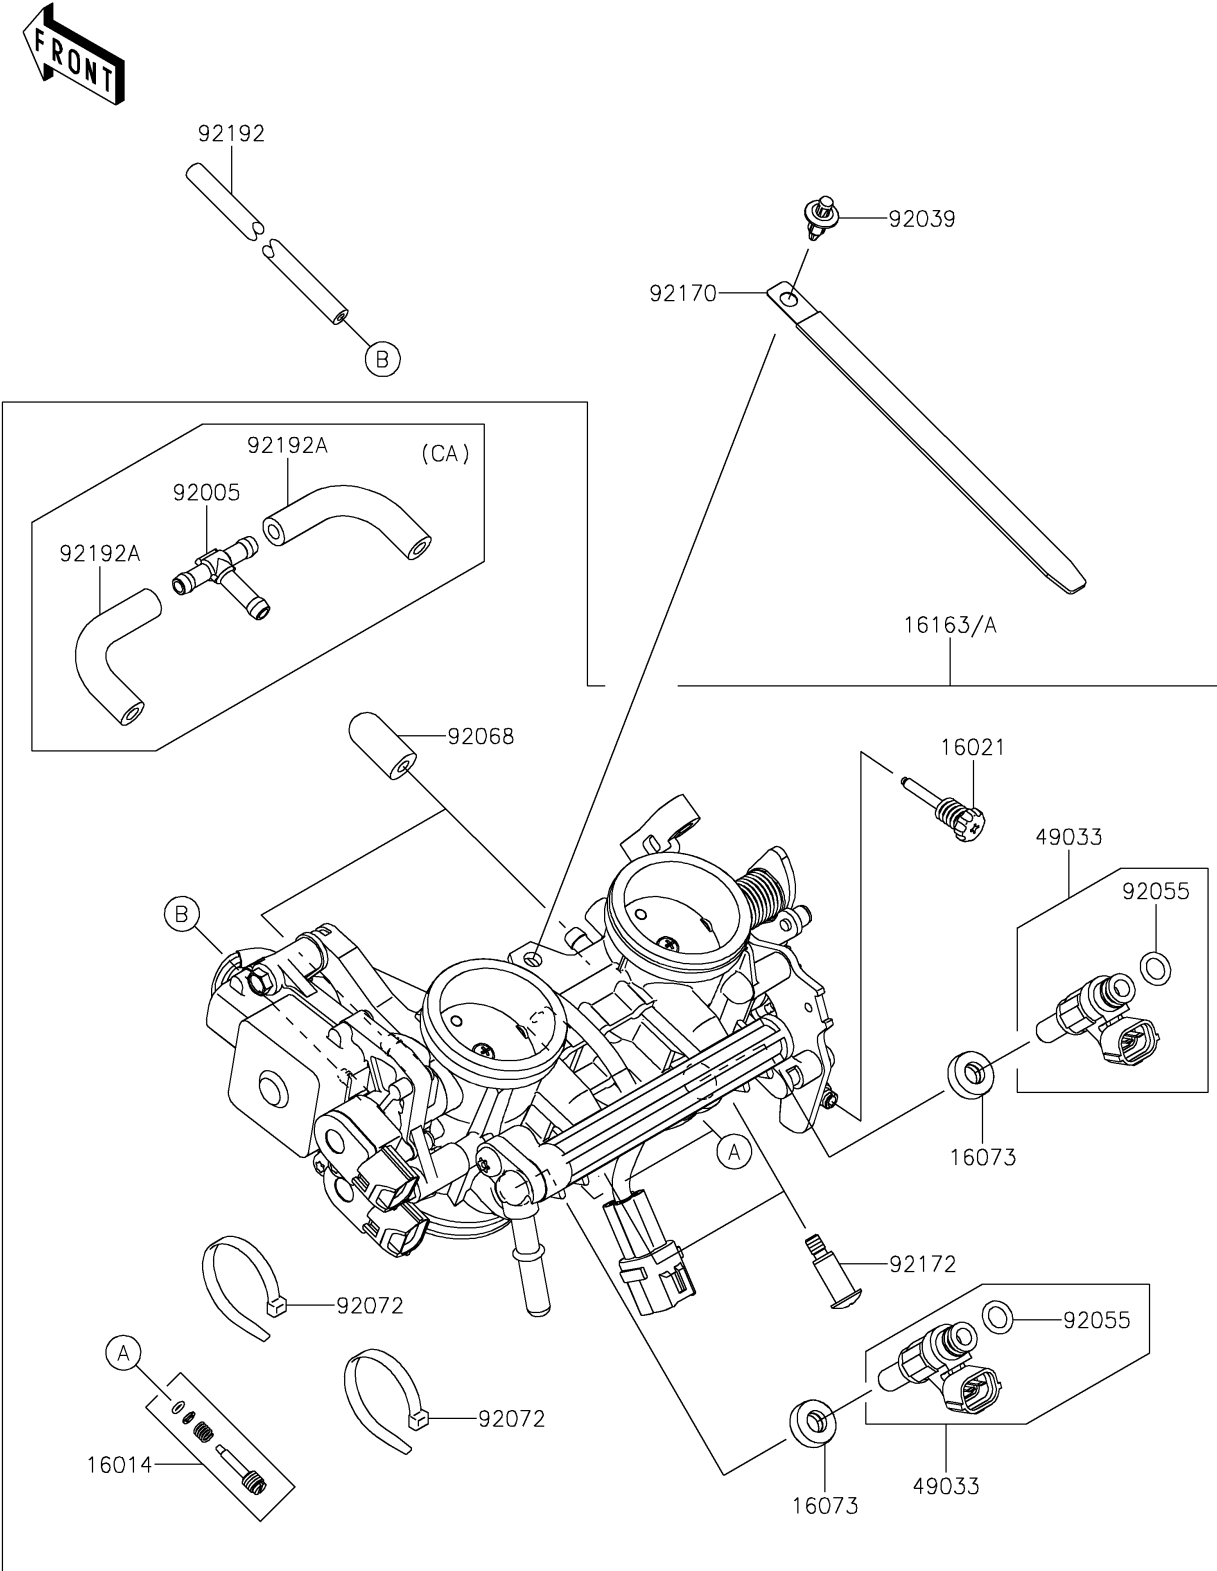

2020 Z650 ABS PARTS DIAGRAM

Throttle

E1510

2020 Z650 ABS PARTS LIST

Throttle

ITEM NAME	PART NUMBER	QUANTITY
SCREW-PILOT AIR (Ref # 16014)	16014-0002	2
SCREW-THROTTLE STOP (Ref # 16021)	16021-0033	1
INSULATOR (Ref # 16073)	16073-0129	2
THROTTLE-ASSY (Ref # 16163)	16163-0875	1
THROTTLE-ASSY (Ref # 16163A)	16163-1131	1
NOZZLE-INJECTION (Ref # 49033)	49033-0568	2
FITTING,3WAY (Ref # 92005)	92005-0730	1
RIVET (Ref # 92039)	92039-0707	1
RING-O,INJECTION NOZZLE (Ref # 92055)	92055-0124	2
PLUG,12X25 (Ref # 92068)	92068-006	2
BAND,SUB-HARNESS (Ref # 92072)	92072-0012	2
CLAMP,L=150 (Ref # 92170)	92170-1114	1
SCREW,PIPE INJECTION (Ref # 92172)	92172-0064	2
TUBE,3X6.7X300 (Ref # 92192)	92192-0977	1
TUBE (Ref # 92192A)	92192-1045	2