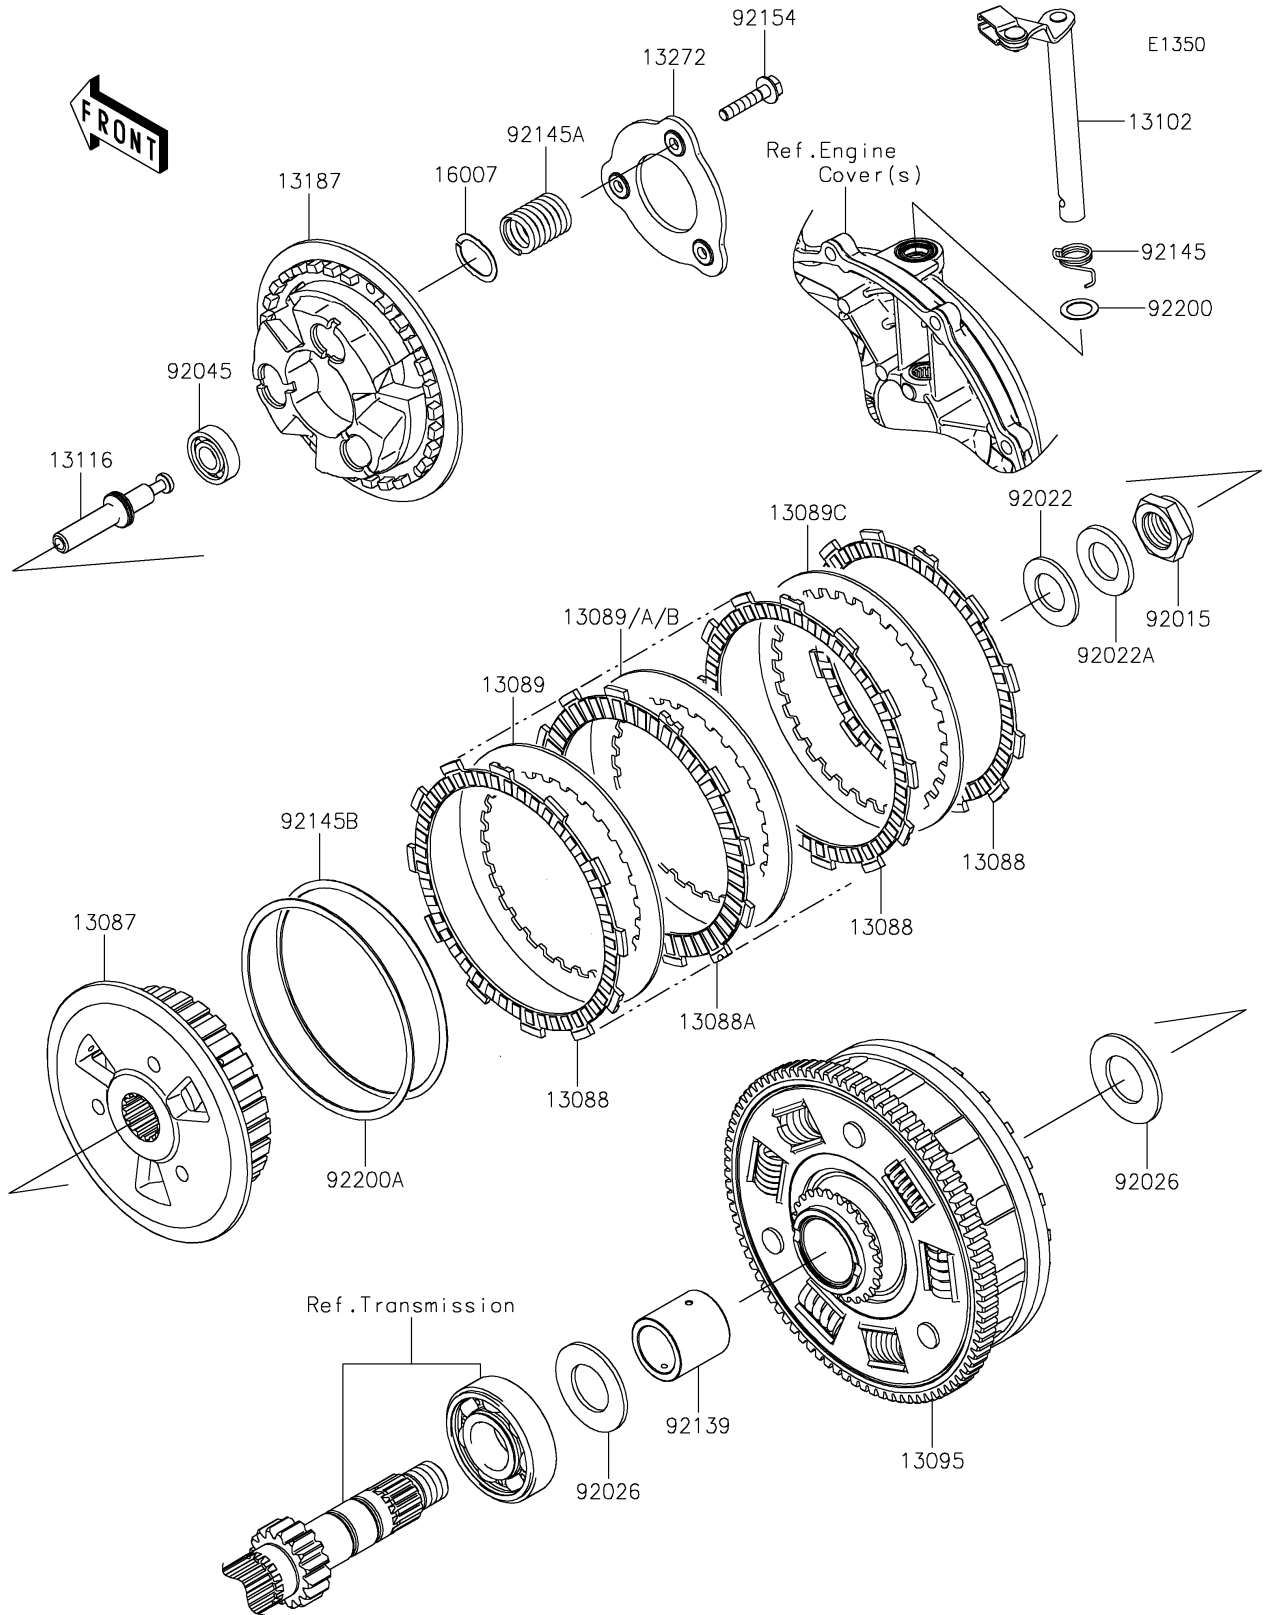

2020 Z650 ABS PARTS DIAGRAM

Clutch

2020 Z650 ABS PARTS LIST

Clutch

ITEM NAME	PART NUMBER	QUANTITY
HUB-CLUTCH (Ref # 13087)	13087-0581	1
PLATE-FRICTION (Ref # 13088)	13088-0557	3
PLATE-FRICTION (Ref # 13088A)	13088-0566	4
PLATE-CLUTCH,T=2.0 (Ref # 13089)	13089-0021	5
PLATE-CLUTCH,T=1.6 (Ref # 13089A)	13089-0038	AR
PLATE-CLUTCH,T=2.3 (Ref # 13089B)	13089-0039	AR
PLATE-CLUTCH (Ref # 13089C)	13089-0558	1
HOUSING-COMP-CLUTCH (Ref # 13095)	13095-0585	1
RELEASE-COMP-CLUTCH (Ref # 13102)	13102-0070	1
ROD-PUSH (Ref # 13116)	13116-0734	1
PLATE-CLUTCH OPERATING (Ref # 13187)	13187-0029	1
PLATE (Ref # 13272)	13272-1303	1
SEAT-SPRING (Ref # 16007)	16007-0736	3
NUT,20MM (Ref # 92015)	92015-1555	1
WASHER,20.3X36X2.3 (Ref # 92022)	92022-1116	1
WASHER,20.3X36X3.7 (Ref # 92022A)	92022-1868	1
SPACER,25.5X47X2.5 (Ref # 92026)	92026-0716	2
BEARING-BALL,6001C3ML01 (Ref # 92045)	92045-1235	1
BUSHING (Ref # 92139)	92139-0710	1
SPRING,CLUTCH RELEASE (Ref # 92145)	92145-0897	1
SPRING (Ref # 92145A)	92145-1732	3
SPRING (Ref # 92145B)	92145-1765	1
BOLT,UPSET,6X30 (Ref # 92154)	92154-0997	3
WASHER,12X18.5X0.5 (Ref # 92200)	92200-1487	1
WASHER,T=1.0 (Ref # 92200A)	92200-1579	1