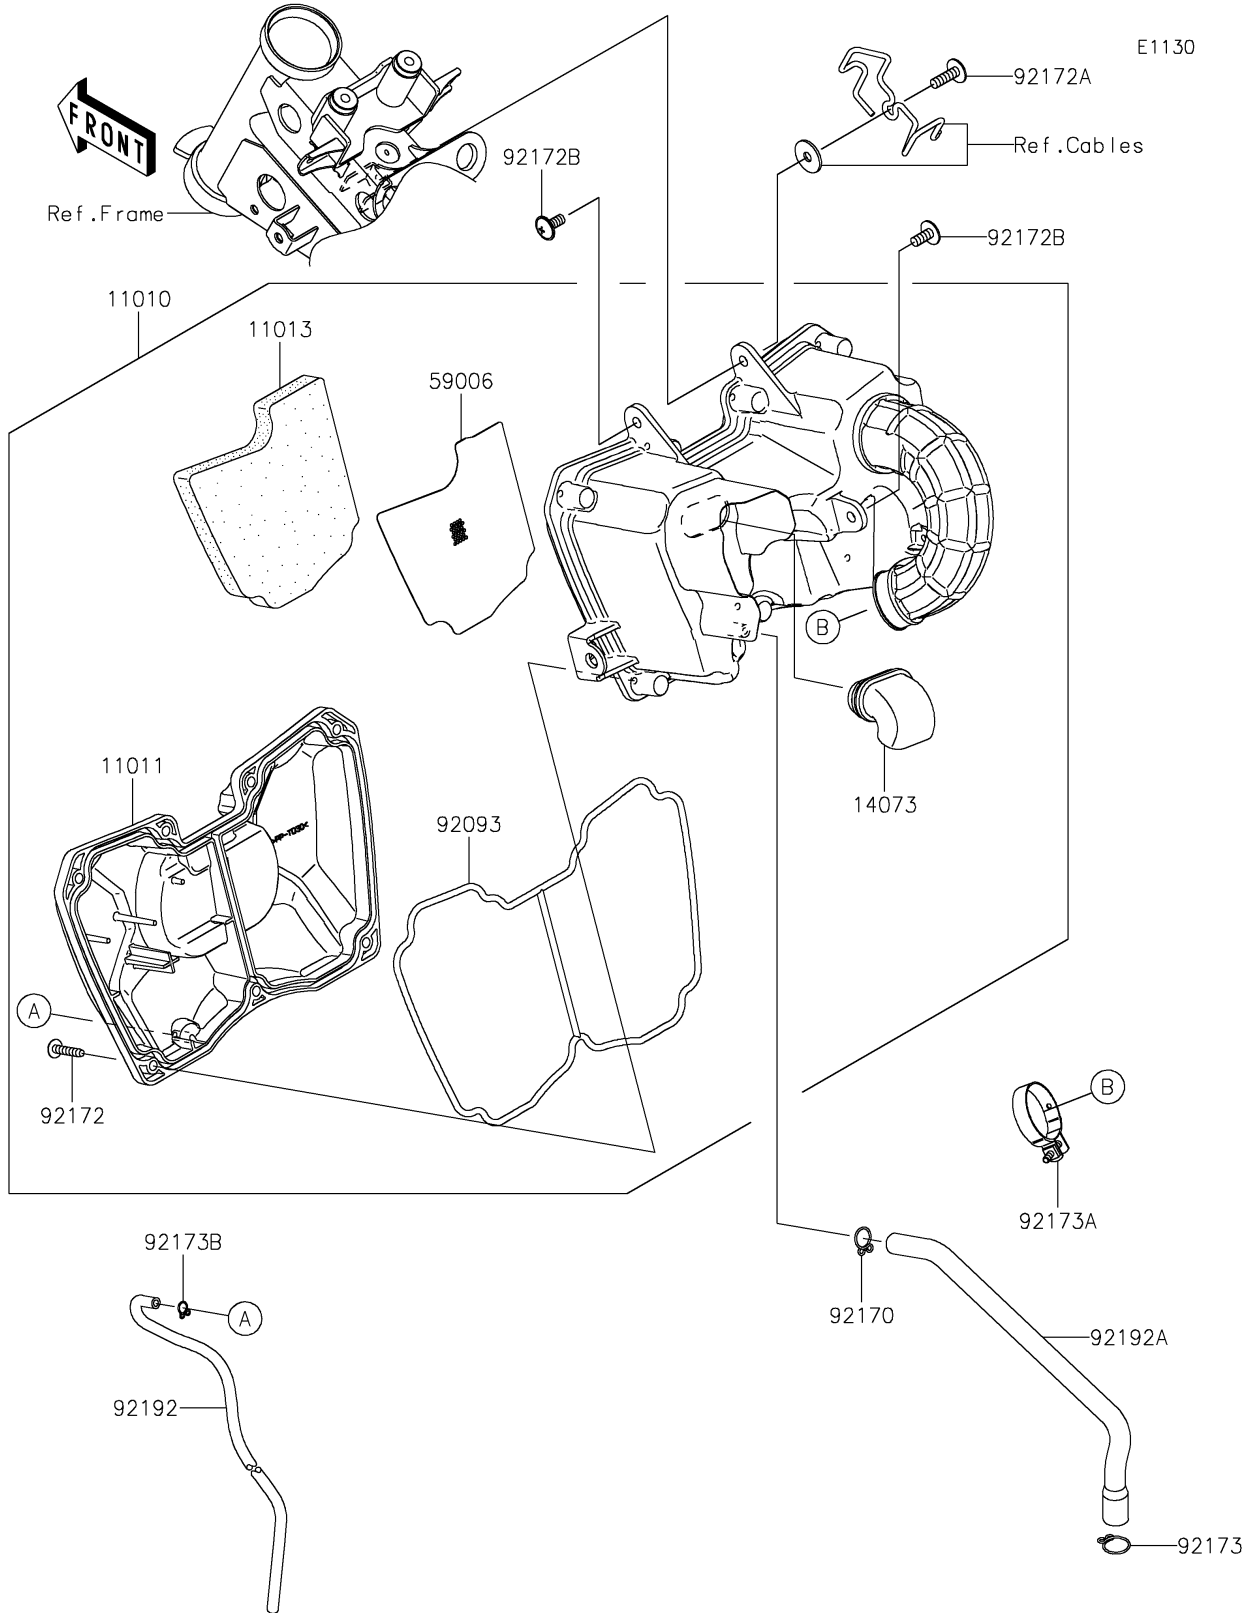

# 2020 Z125 PRO PARTS DIAGRAM

## 2020 Z125 PRO PARTS LIST

### Air Cleaner

ITEM NAME	PART NUMBER	QUANTITY
FILTER-ASSY-AIR (Ref # 11010)	11010-0840	1
CASE-AIR FILTER,FR (Ref # 11011)	11011-0835	1
ELEMENT-AIR FILTER (Ref # 11013)	11013-0756	1
DUCT,INLET-SIDE (Ref # 14073)	14073-0819	1
ARRESTER-FLAME (Ref # 59006)	59006-0017	1
SEAL (Ref # 92093)	92093-0681	1
CLAMP,11.6MM (Ref # 92170)	92170-1796	1
SCREW,5X25 (Ref # 92172)	92172-0891	7
SCREW,6X20 (Ref # 92172A)	92172-0907	1
SCREW,6X14 (Ref # 92172B)	92172-0960	2
CLAMP,15MM (Ref # 92173)	92173-0814	1
CLAMP,37MM (Ref # 92173A)	92173-1473	1
CLAMP,6.5MM (Ref # 92173B)	92173-1504	1
TUBE,DRAIN (Ref # 92192)	92192-1517	1
TUBE,BREATHER (Ref # 92192A)	92192-1603	1