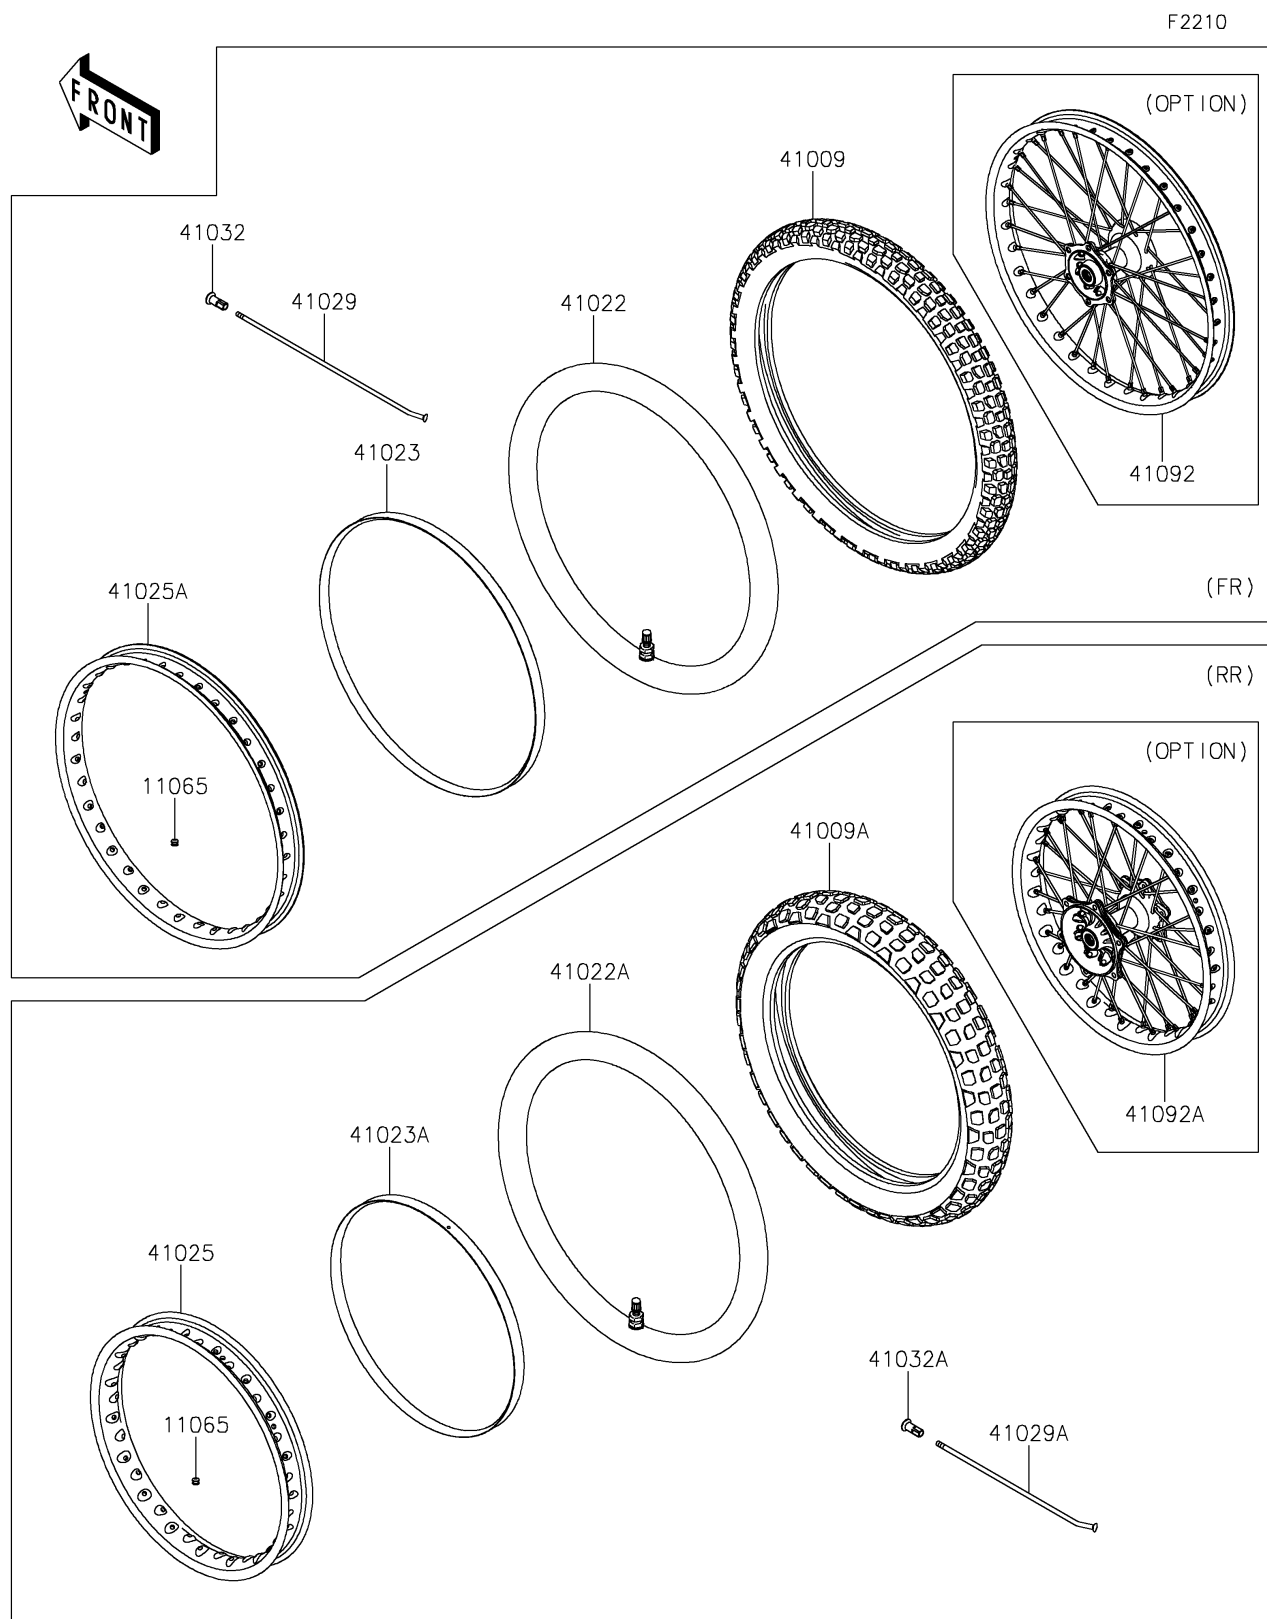

2020 KLX[®] 230

PARTS DIAGRAM

Wheels/Tires

Kawasaki

Let the Good Times Roll[®]

2020 KLX[®] 230

PARTS LIST

Wheels/Tires

ITEM NAME	PART NUMBER	QUANTITY
CAP,BEAD STOPPER (Ref # 11065)	11065-0384	2
TIRE,FR,2.75-21 45P,GP-21F (Ref # 41009)	41009-0559	1
TIRE,RR,4.10-18 59P,GP-22R (Ref # 41009A)	41009-0560	1
TUBE-TIRE,FR (Ref # 41022)	41022-0112	1
TUBE-TIRE,RR (Ref # 41022A)	41022-0113	1
BAND-RIM,FR,2.75-21 (Ref # 41023)	41023-0028	1
BAND-RIM,RR,4.10-18 (Ref # 41023A)	41023-0029	1
RIM,RR,18X1.85,SILVER (Ref # 41025)	41025-0399-WA	1
RIM,FR,21X1.60,SILVER (Ref # 41025A)	41025-0400-WA	1
SPOKE-INNER,225.5MMX162D (Ref # 41029)	41029-0105	36
SPOKE-INNER,186.5MMX162D (Ref # 41029A)	41029-0106	36
NIPPLE-SPOKE (Ref # 41032)	41032-0010	36
NIPPLE-SPOKE (Ref # 41032A)	41032-0013	36
WHEEL-SUB ASSY,FR,SILVER (Ref # 41092)	41092-0041-WA	1
WHEEL-SUB ASSY,RR,SILVER (Ref # 41092A)	41092-0042-WA	1