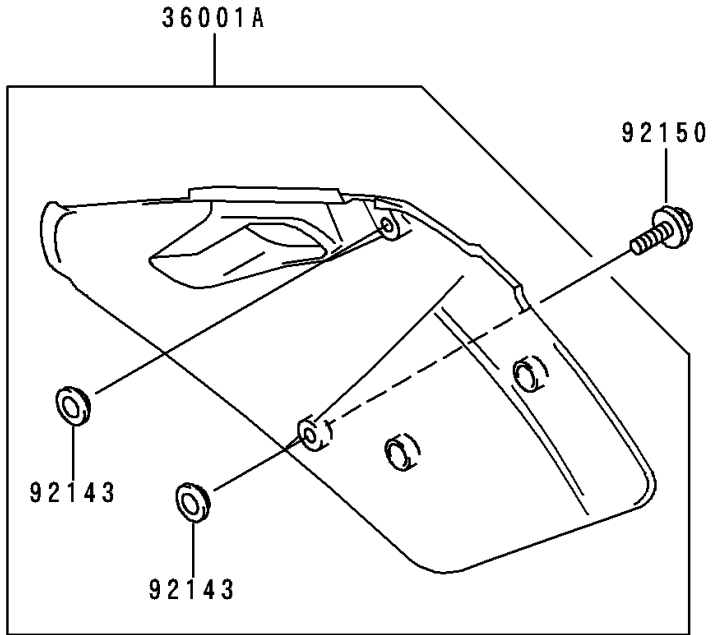

1995 KX250 PARTS DIAGRAM

Side Covers

F2611

1995 KX250 PARTS LIST

Side Covers

ITEM NAME	PART NUMBER	QUANTITY
COVER-SIDE,LH,P.WHITE (Ref # 36001)	36001-1538-6F	1
COVER-SIDE,RH,P.WHITE (Ref # 36001A)	36001-1539-6F	1
COLLAR (Ref # 92143)	92143-1196	4
BOLT,6X20 (Ref # 92150)	92150-1339	2