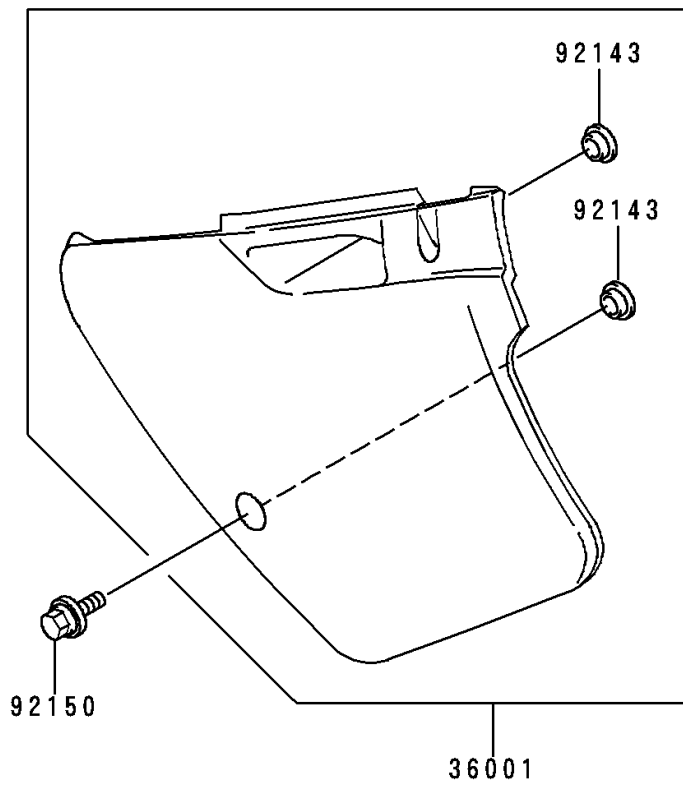

1995 KX250 PARTS DIAGRAM

Side Covers

F2611

1995 KX250 PARTS LIST

Side Covers

ITEM NAME	PART NUMBER	QUANTITY
COVER-SIDE,LH,P.WHITE (Ref # 36001)	36001-1538-6F	1
COVER-SIDE,RH,P.WHITE (Ref # 36001A)	36001-1539-6F	1
COLLAR (Ref # 92143)	92143-1196	4
BOLT,6X20 (Ref # 92150)	92150-1339	2