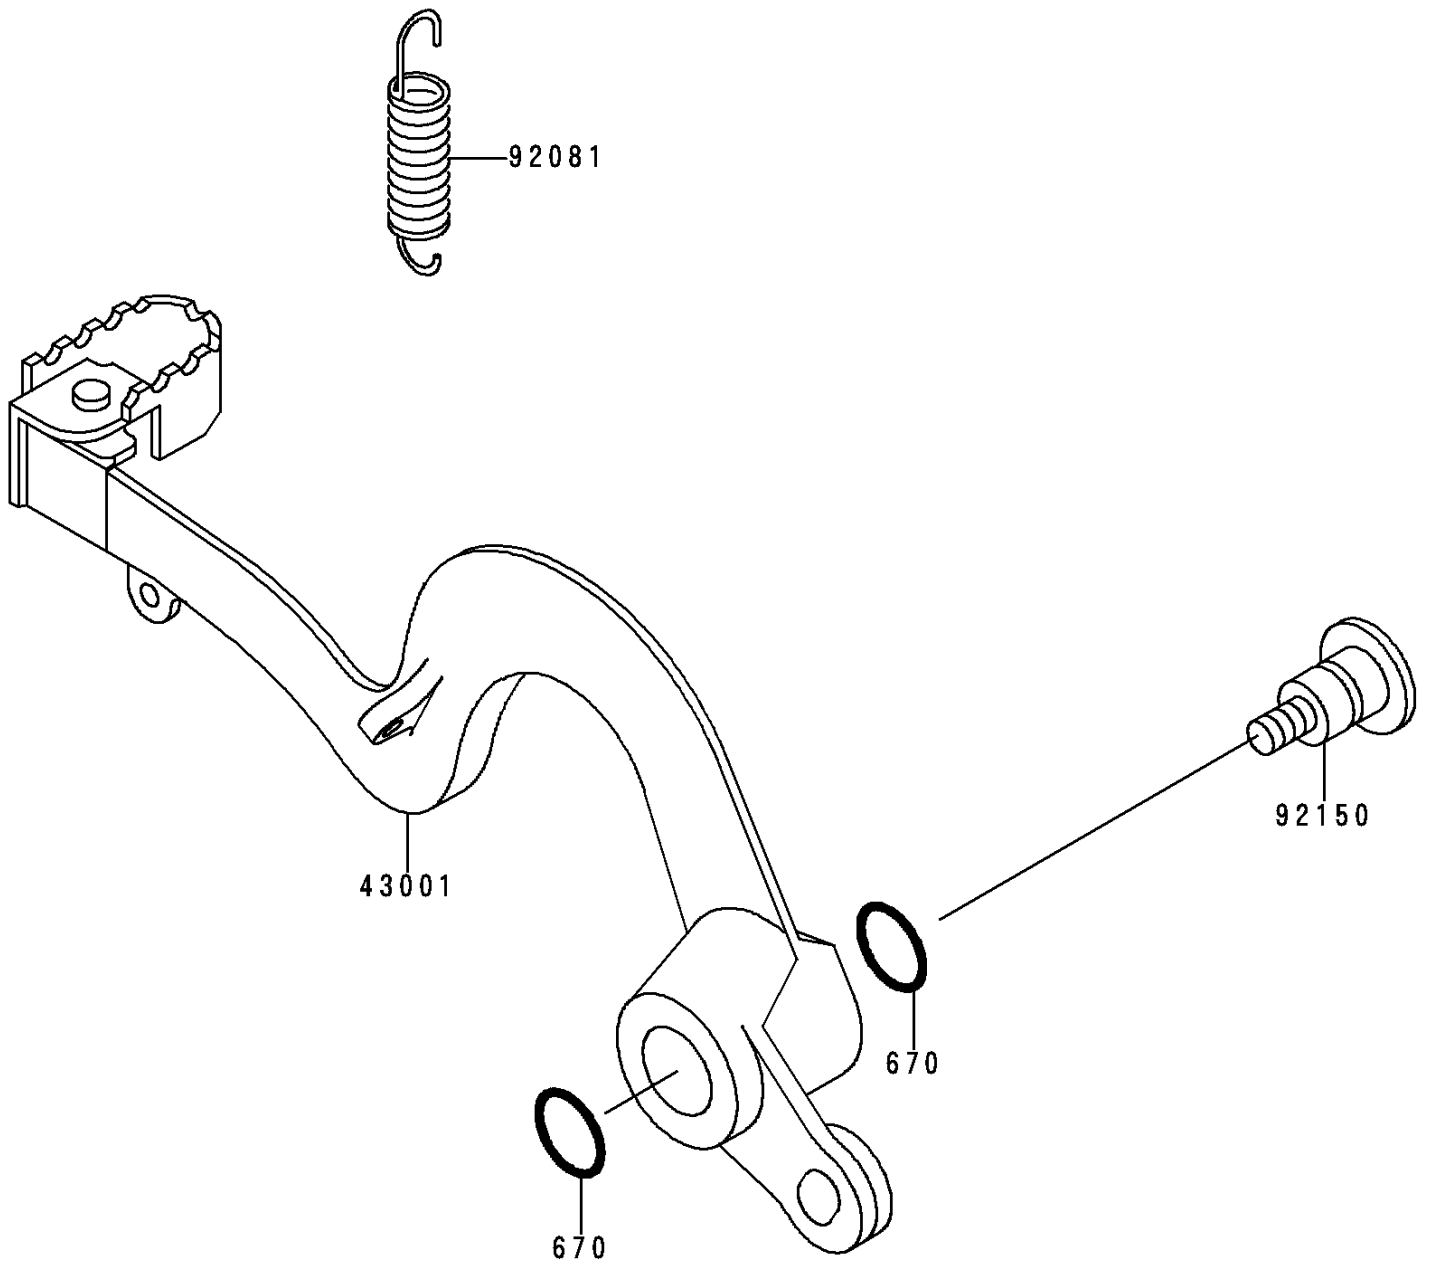

1995 KX250 PARTS DIAGRAM

Brake Pedal

F2260

1995 KX250 PARTS LIST

Brake Pedal

ITEM NAME	PART NUMBER	QUANTITY
O RING,16MM (Ref # 670)	670B2016	2
LEVER-BRAKE,PEDAL (Ref # 43001)	43001-1351	1
SPRING,BRAKE PEDAL RETURN (Ref # 92081)	92081-1932	1
BOLT (Ref # 92150)	92150-1832	1