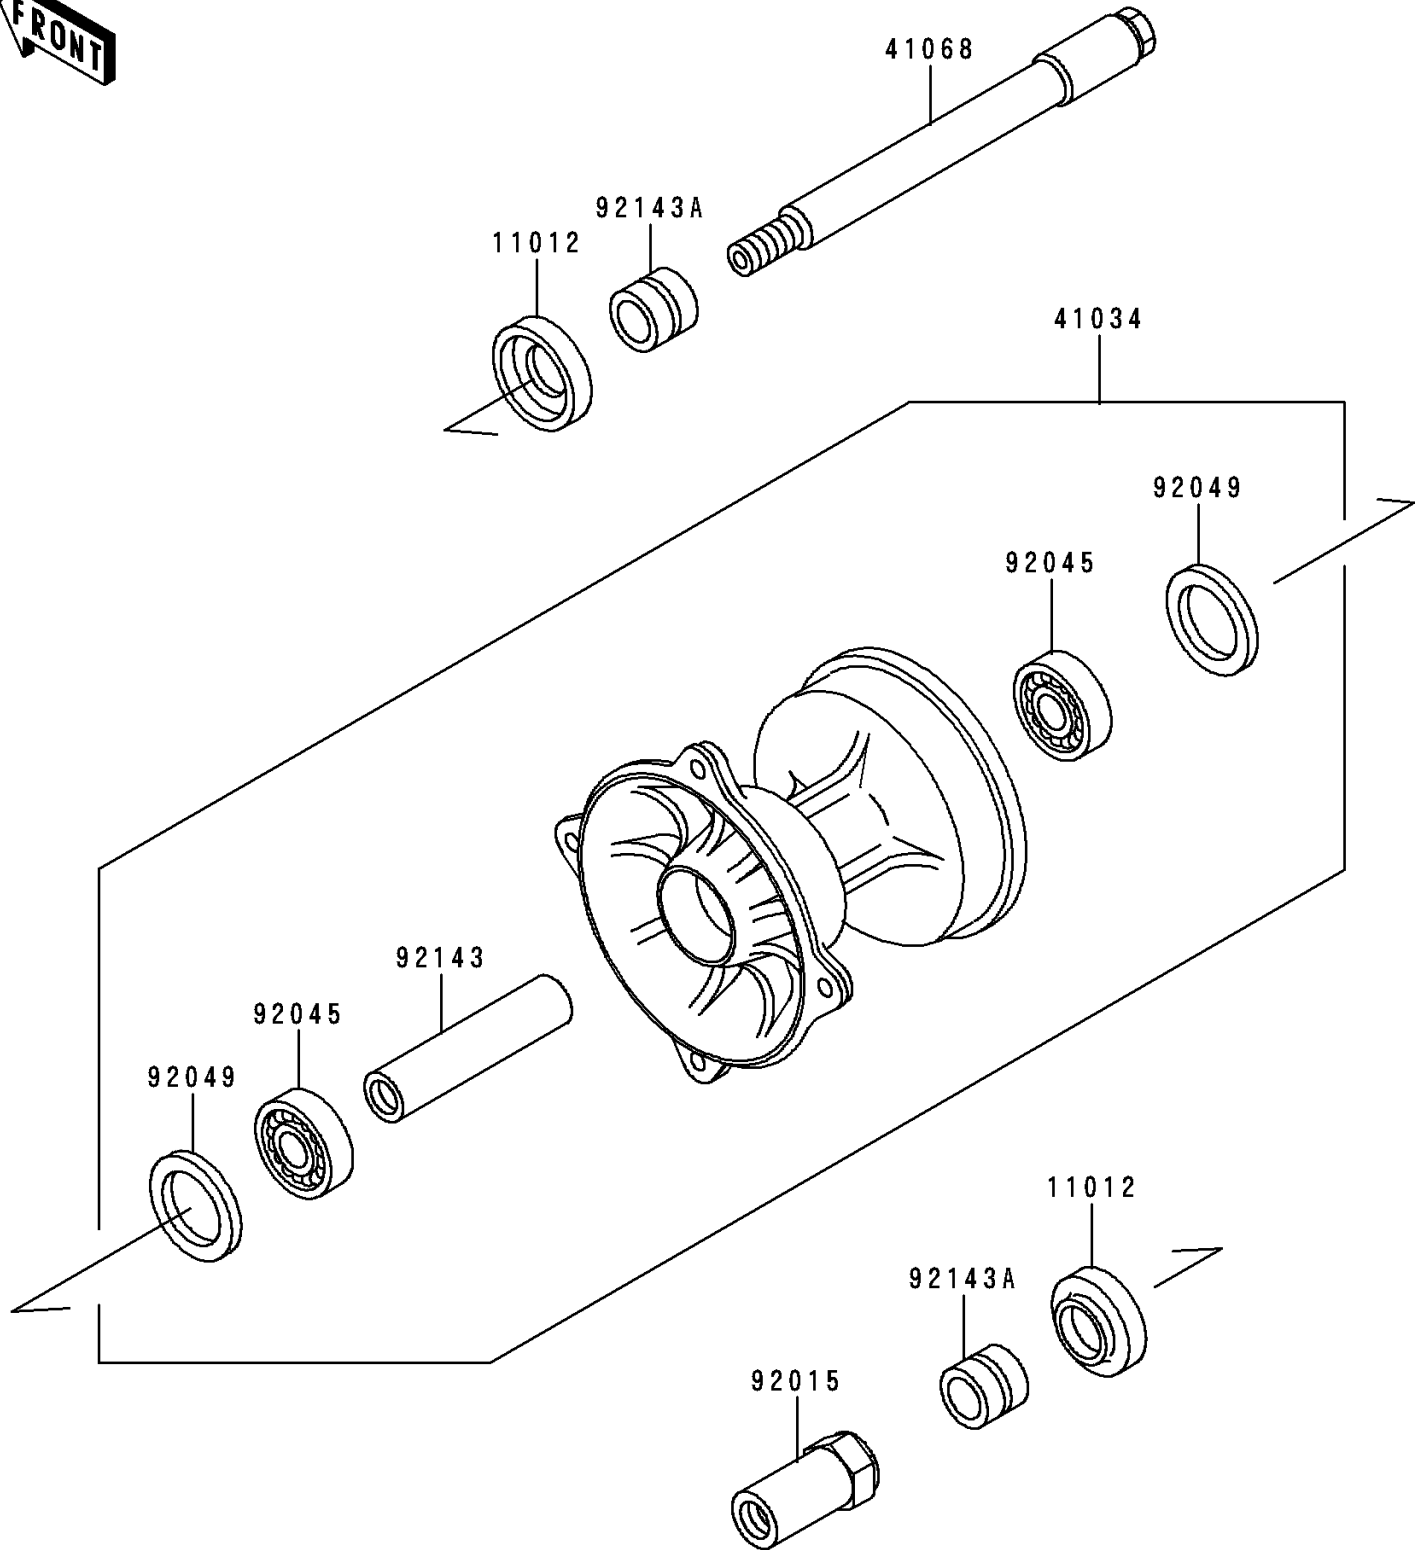

1995 KX250 PARTS DIAGRAM

Front Hub

F2230

1995 KX250 PARTS LIST

Front Hub

ITEM NAME	PART NUMBER	QUANTITY
CAP,AXLE (Ref # 11012)	11012-1581	2
DRUM-ASSY,FRONT BRAKE (Ref # 41034)	41034-1226	1
AXLE,FR (Ref # 41068)	41068-1342	1
NUT,AXLE,18MM (Ref # 92015)	92015-1884	1
BEARING-BALL,69042RS (Ref # 92045)	92045-1284	2
SEAL-OIL,BJNC-2 25X37X5 (Ref # 92049)	92049-1403	2
COLLAR,FR BRAKE DRUM,L=72 (Ref # 92143)	92143-1580	1
COLLAR,FR AXLE,L=20 (Ref # 92143A)	92143-1581	2