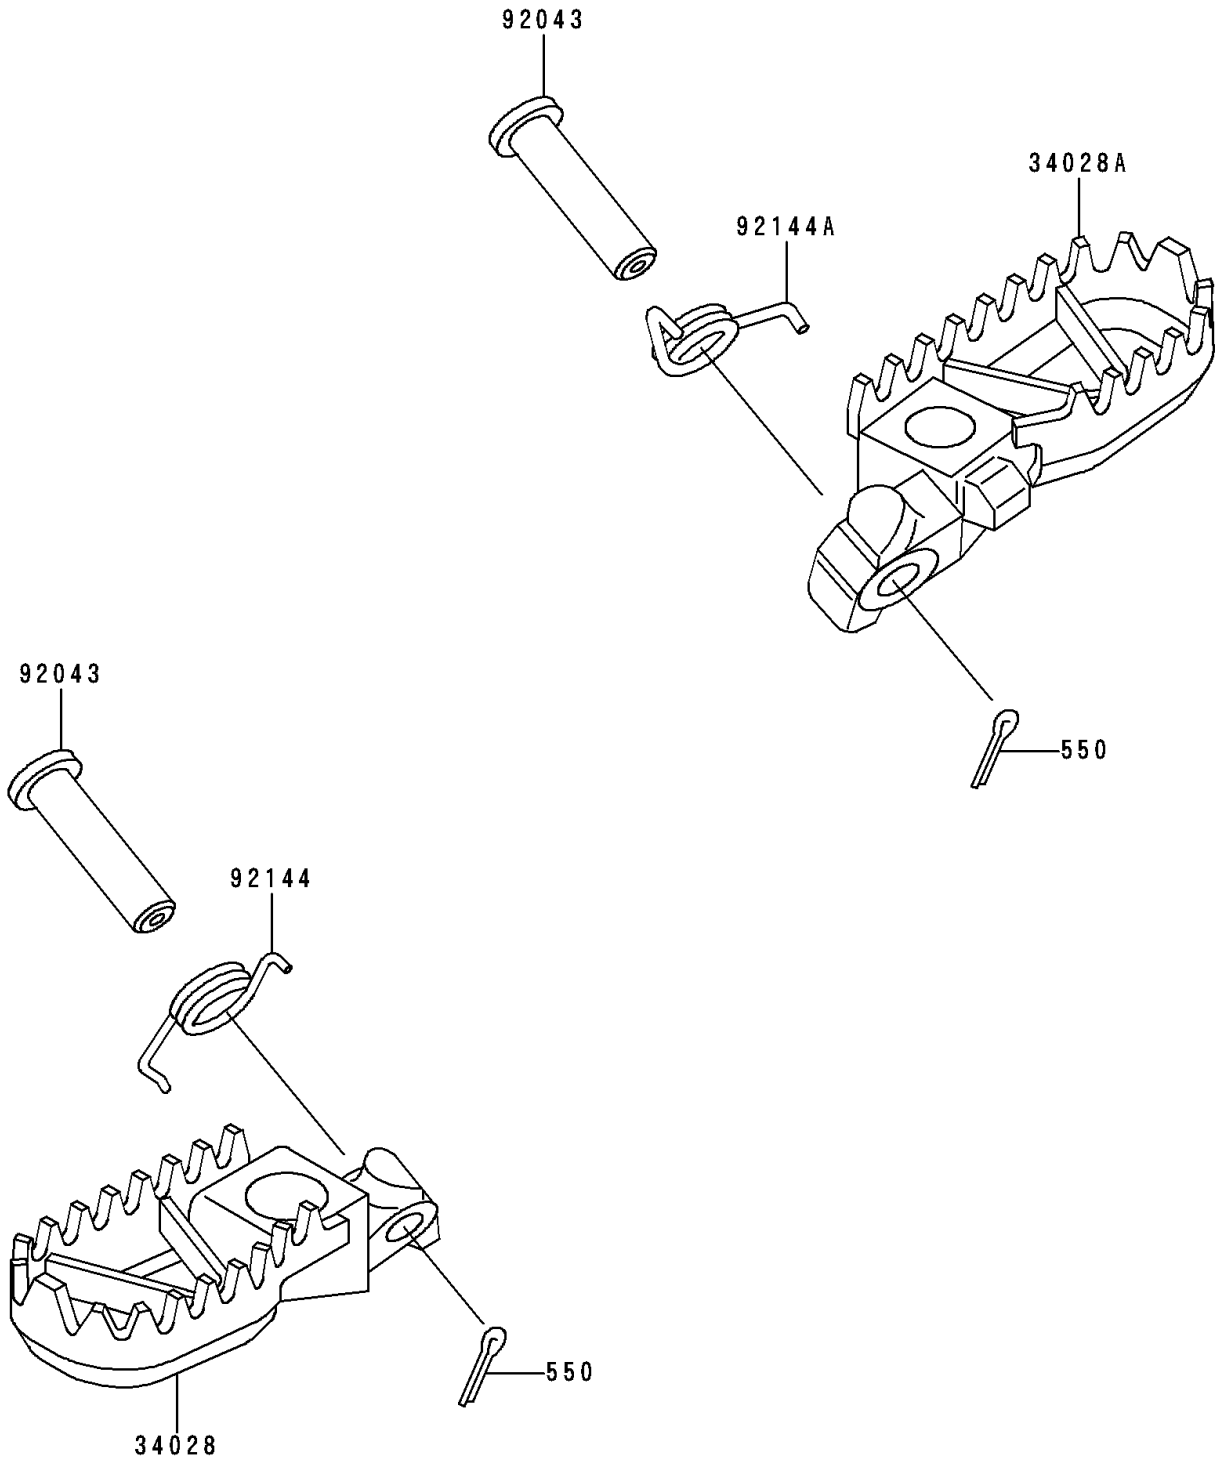

1995 KX250 PARTS DIAGRAM

Footrests

F2160

1995 KX250 PARTS LIST

Footrests

ITEM NAME	PART NUMBER	QUANTITY
PIN-COTTER,3.0X20 (Ref # 550)	550S3020	2
STEP,LH,SILVER NO.25 (Ref # 34028)	34028-1332-CE	1
STEP,RH,SILVER NO.25 (Ref # 34028A)	34028-1365-CE	1
PIN,10X45.5 (Ref # 92043)	92043-1372	2
SPRING,STEP,LH (Ref # 92144)	92144-1828	1
SPRING,STEP,RH (Ref # 92144A)	92144-1829	1