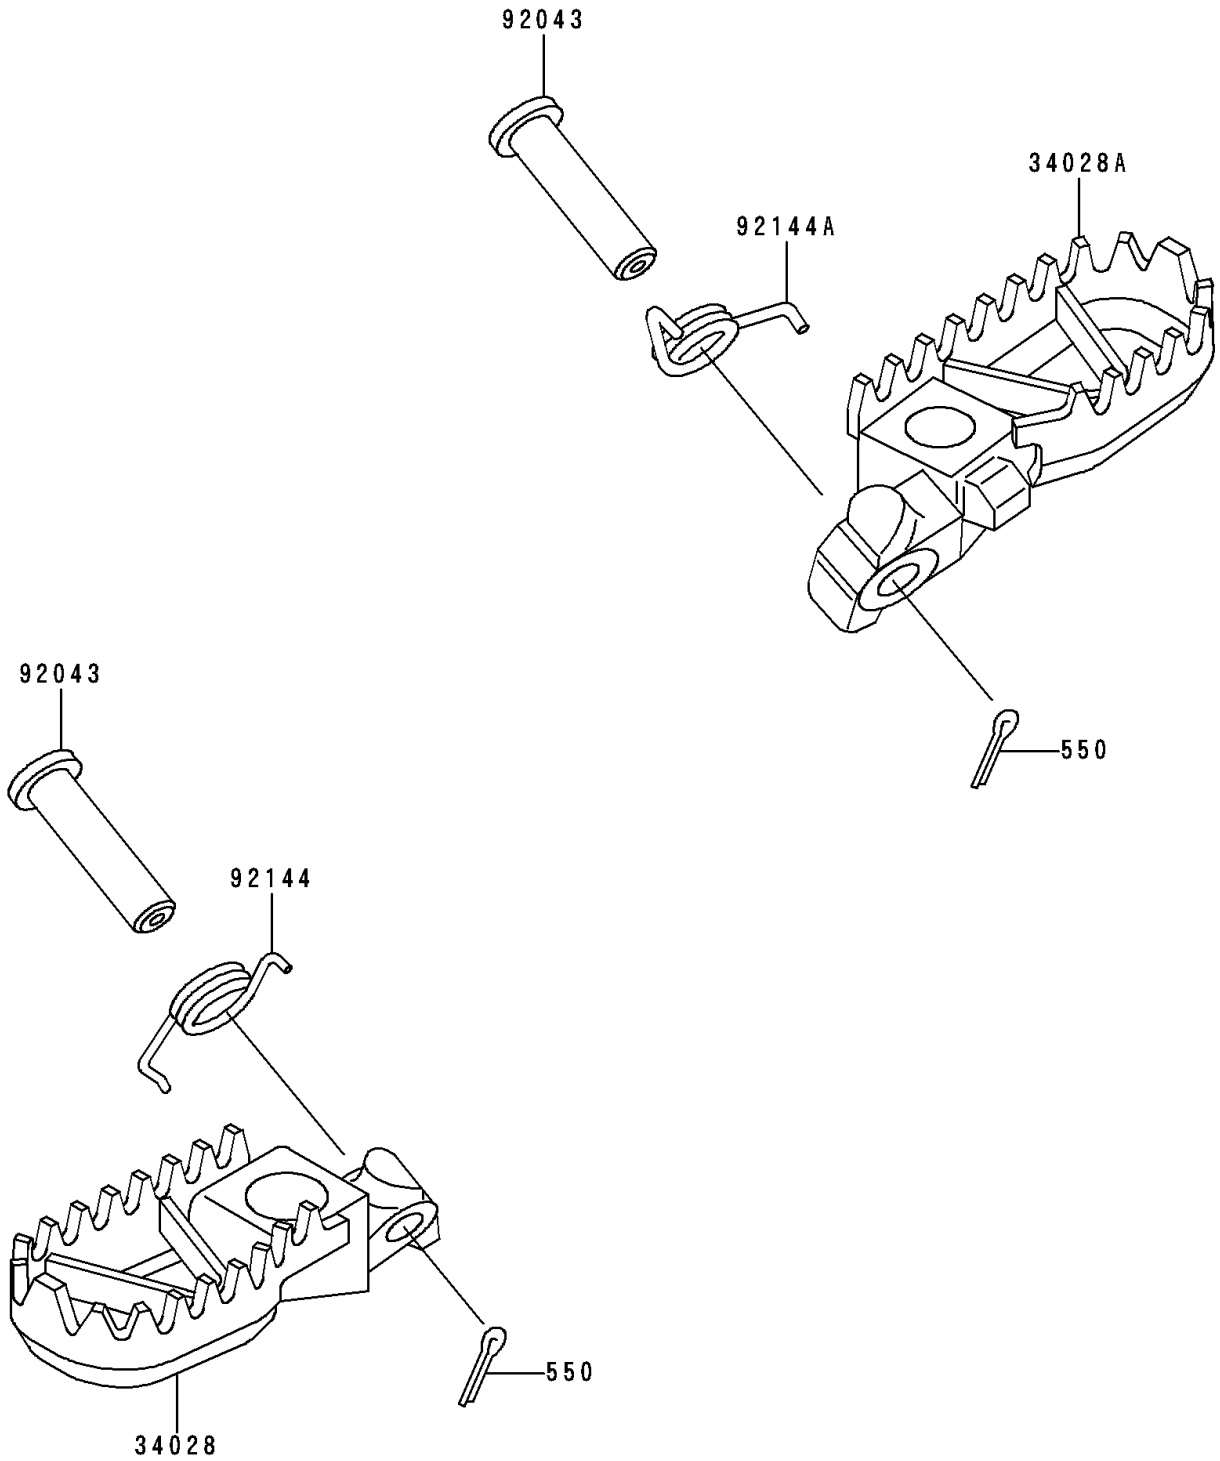

1995 KX250

PARTS DIAGRAM

Footrests

F2160

1995 KX250

PARTS LIST

Footrests

ITEM NAME	PART NUMBER	QUANTITY
PIN-COTTER,3.0X20 (Ref # 550)	550S3020	2
STEP,LH,SILVER NO.25 (Ref # 34028)	34028-1332-CE	1
STEP,RH,SILVER NO.25 (Ref # 34028A)	34028-1365-CE	1
PIN,10X45.5 (Ref # 92043)	92043-1372	2
SPRING,STEP,LH (Ref # 92144)	92144-1828	1
SPRING,STEP,RH (Ref # 92144A)	92144-1829	1