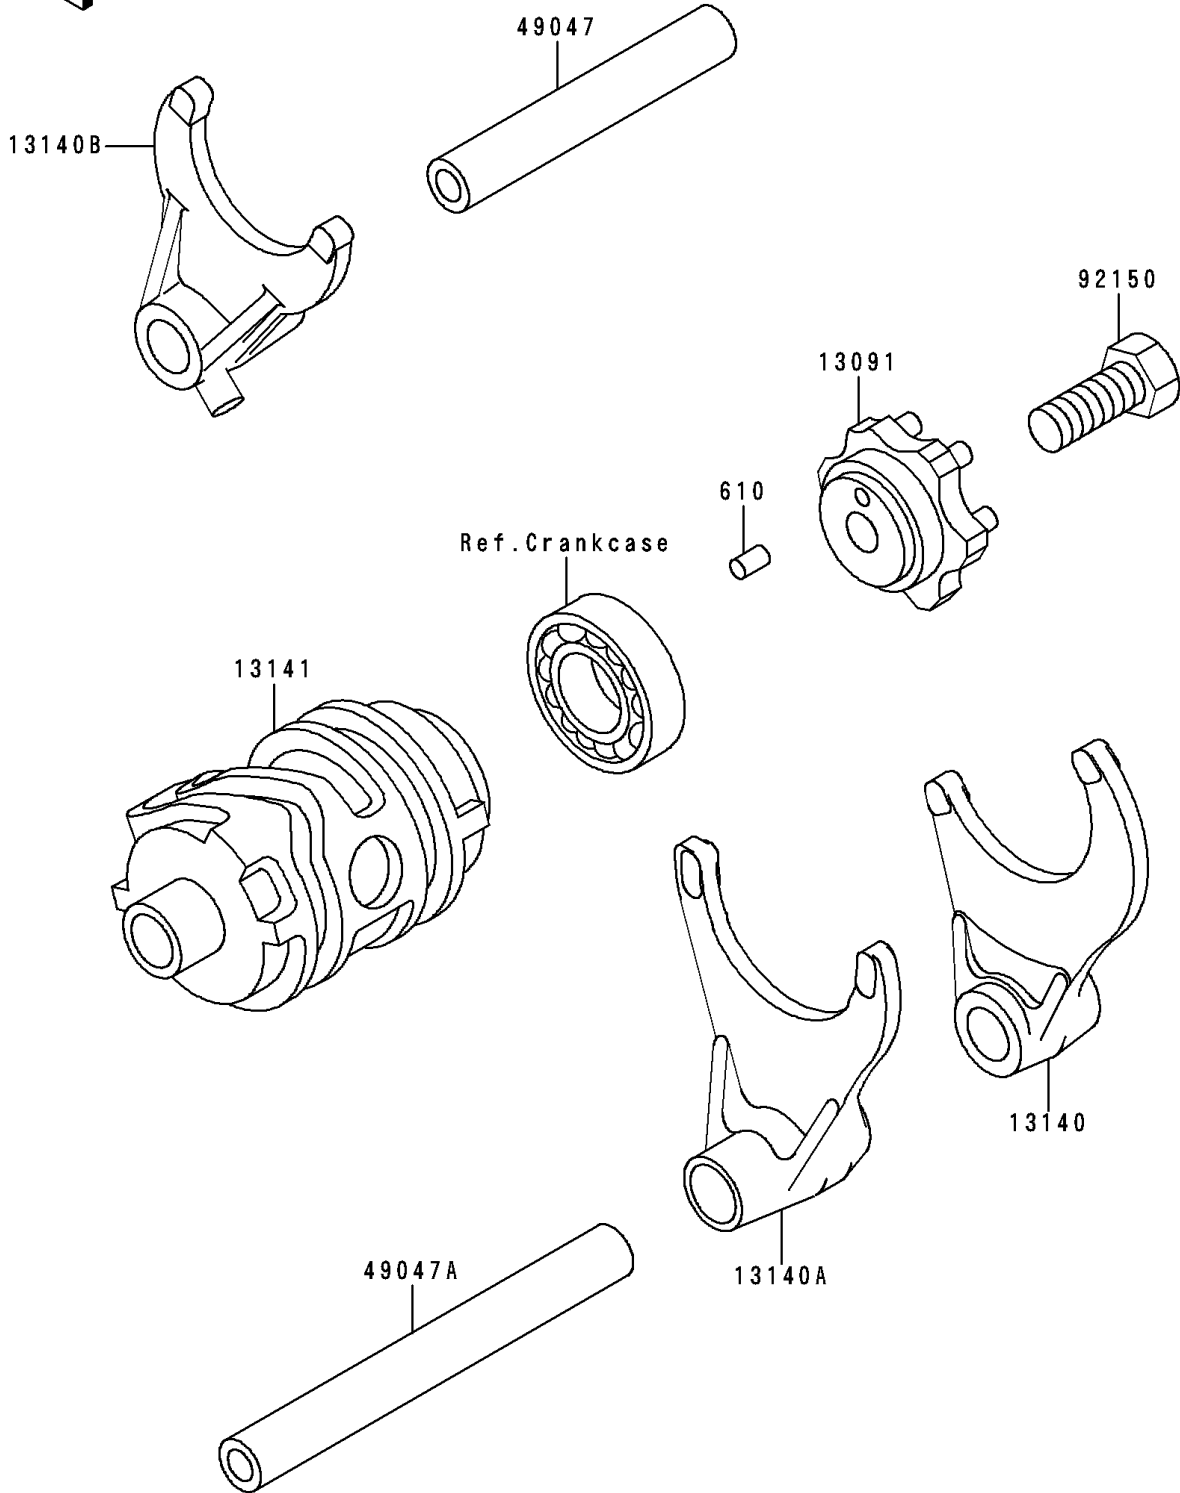

# 1995 KX250 PARTS DIAGRAM

Gear Change Drum/Shift Fork(s)

E1362

# 1995 KX250 PARTS LIST

Gear Change Drum/Shift Fork(s)

ITEM NAME	PART NUMBER	QUANTITY
ROLLER,4X8 (Ref # 610)	610A0408	1
HOLDER,CHANGE DRUM (Ref # 13091)	13091-1555	1
FORK-SHIFT (Ref # 13140)	13140-1204	1
FORK-SHIFT,2ND&3RD (Ref # 13140A)	13140-1205	1
FORK-SHIFT,4TH&TOP (Ref # 13140B)	13140-1225	1
DRUM-CHANGE (Ref # 13141)	13141-1174	1
ROD-SHIFT,5.9X10X64.5 (Ref # 49047)	49047-1063	1
ROD-SHIFT,5.9X10X90 (Ref # 49047A)	49047-1080	1
BOLT,8X18 (Ref # 92150)	92150-1490	1