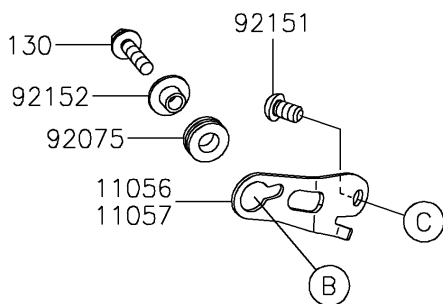

2020 NINJA® ZX™-6R ABS PARTS DIAGRAM

Front Master Cylinder

F2291

2020 NINJA® ZX™-6R ABS PARTS LIST

Front Master Cylinder

ITEM NAME	PART NUMBER	QUANTITY
BRACKET,FR MASTER CYLINDER (Ref # 11057)	11057-3730	1
BOLT-FLANGED,5X20 (Ref # 130)	130BB0520	1
CONNECTOR (Ref # 13159)	13159-1061	1
LEVER-COMP (Ref # 13236)	13236-0729	1
SWITCH,BRAKE (Ref # 27010)	27010-0762	1
CYLINDER-ASSY-MASTER,FR (Ref # 43015)	43015-0702	1
PISTON-COMP-BRAKE (Ref # 43020)	43020-0010	1
CAP-BRAKE (Ref # 43026)	43026-1051	1
PLATE-DIAPHRAGM (Ref # 43027)	43027-1051	1
DIAPHRAGM,MASTER CYLINDER (Ref # 43028)	43028-1057	1
HOLDER-BRAKE,MASTER CYLINDER (Ref # 43034)	43034-0056	1
BREATHER-BRAKE (Ref # 43056)	43056-1056	1
CAP-BREATHER (Ref # 43057)	43057-1001	1
RESERVOIR (Ref # 43078)	43078-1099	1
HOSE-BRAKE,FR MASTER CYLINDER (Ref # 43095)	43095-0366	1
COVER-SEAL (Ref # 49016)	49016-1147	1
BOLT,SCREW,4X12 (Ref # 92002)	92002-1323	1
SCREW (Ref # 92009)	92009-1570	1
NUT,FLANGED,6MM (Ref # 92015)	92015-1528	1
RING-SNAP (Ref # 92033)	92033-0034	1
RING-SNAP,20.5MM (Ref # 92033A)	92033-1186	1
RING-O,14.8X2.4 (Ref # 92055)	92055-0741	1
DAMPER (Ref # 92075)	92075-161	1
BOLT,SOCKET,6X10 (Ref # 92151)	92151-1449	1
COLLAR (Ref # 92152)	92152-0017	1
BOLT,LEVER (Ref # 92153)	92153-0868	1
BOLT,SOCKET,6X22 (Ref # 92153A)	92153-1518	1
CLAMP (Ref # 92170)	92170-1090	1
CLAMP,HOSE (Ref # 92170A)	92170-1091	1

2020 NINJA® ZX™-6R ABS PARTS LIST

Front Master Cylinder

ITEM NAME	PART NUMBER	QUANTITY
NUT,FLANGED,5MM (Ref # 92210)	92210-0007	1