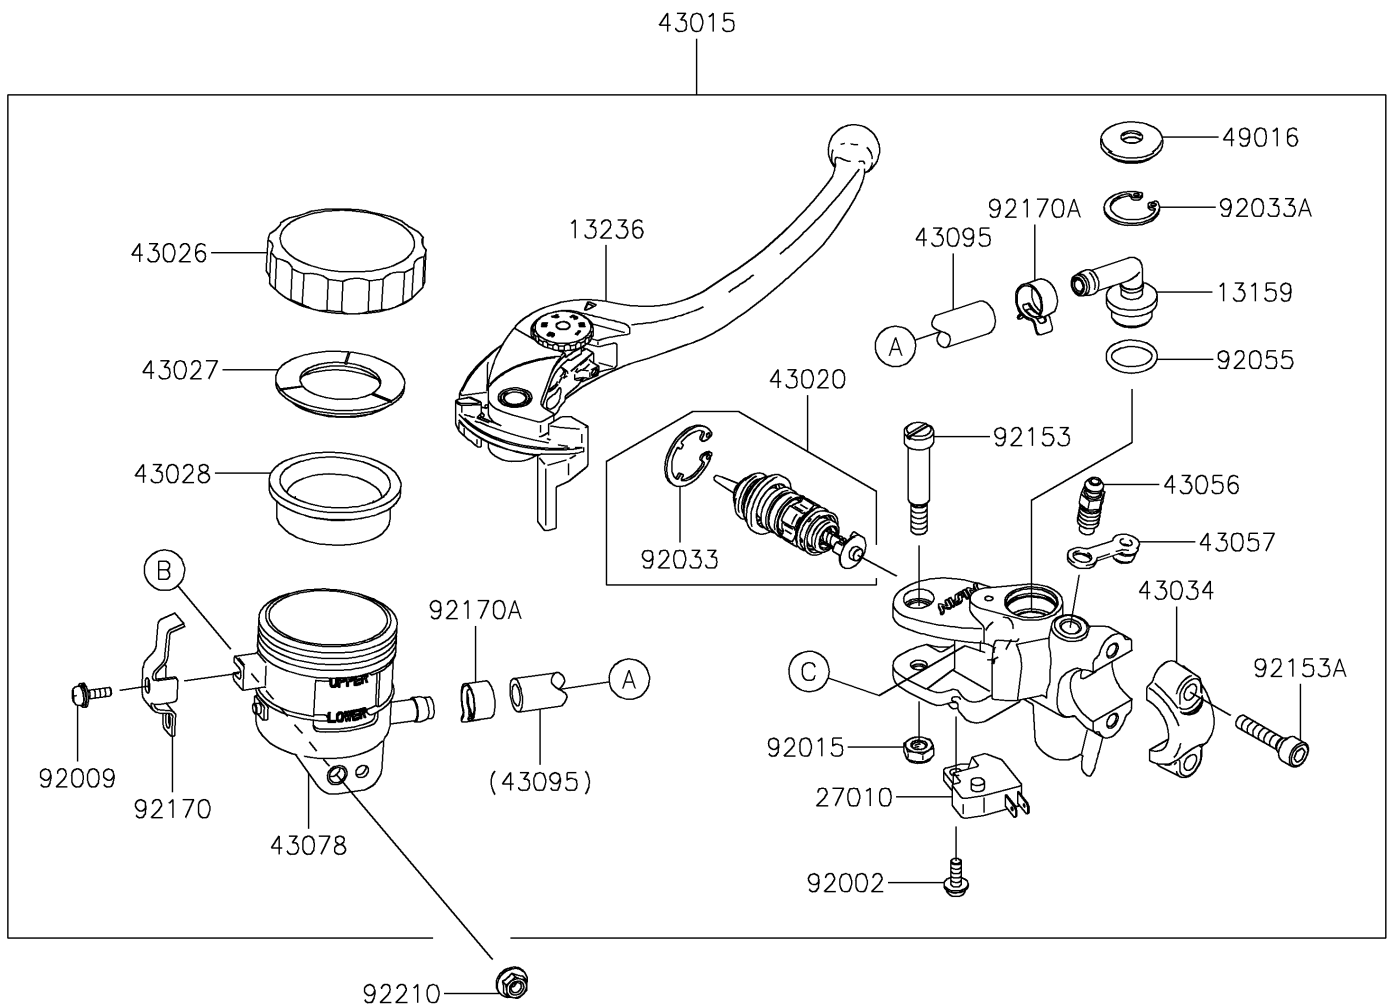

2020 NINJA® ZX™-6R ABS PARTS DIAGRAM

Front Master Cylinder

F2291

2020 NINJA® ZX™-6R ABS PARTS LIST

Front Master Cylinder

ITEM NAME	PART NUMBER	QUANTITY
BRACKET,FR MASTER CYLINDER (Ref # 11057)	11057-3730	1
BOLT-FLANGED,5X20 (Ref # 130)	130BB0520	1
CONNECTOR (Ref # 13159)	13159-1061	1
LEVER-COMP (Ref # 13236)	13236-0729	1
SWITCH,BRAKE (Ref # 27010)	27010-0762	1
CYLINDER-ASSY-MASTER,FR (Ref # 43015)	43015-0702	1
PISTON-COMP-BRAKE (Ref # 43020)	43020-0010	1
CAP-BRAKE (Ref # 43026)	43026-1051	1
PLATE-DIAPHRAGM (Ref # 43027)	43027-1051	1
DIAPHRAGM,MASTER CYLINDER (Ref # 43028)	43028-1057	1
HOLDER-BRAKE,MASTER CYLINDER (Ref # 43034)	43034-0056	1
BREATHER-BRAKE (Ref # 43056)	43056-1056	1
CAP-BREATHER (Ref # 43057)	43057-1001	1
RESERVOIR (Ref # 43078)	43078-1099	1
HOSE-BRAKE,FR MASTER CYLINDER (Ref # 43095)	43095-0366	1
COVER-SEAL (Ref # 49016)	49016-1147	1
BOLT,SCREW,4X12 (Ref # 92002)	92002-1323	1
SCREW (Ref # 92009)	92009-1570	1
NUT,FLANGED,6MM (Ref # 92015)	92015-1528	1
RING-SNAP (Ref # 92033)	92033-0034	1
RING-SNAP,20.5MM (Ref # 92033A)	92033-1186	1
RING-O,14.8X2.4 (Ref # 92055)	92055-0741	1
DAMPER (Ref # 92075)	92075-161	1
BOLT,SOCKET,6X10 (Ref # 92151)	92151-1449	1
COLLAR (Ref # 92152)	92152-0017	1
BOLT,LEVER (Ref # 92153)	92153-0868	1
BOLT,SOCKET,6X22 (Ref # 92153A)	92153-1518	1
CLAMP (Ref # 92170)	92170-1090	1
CLAMP,HOSE (Ref # 92170A)	92170-1091	1

2020 NINJA® ZX™-6R ABS PARTS LIST

Front Master Cylinder

ITEM NAME	PART NUMBER	QUANTITY
NUT,FLANGED,5MM (Ref # 92210)	92210-0007	1