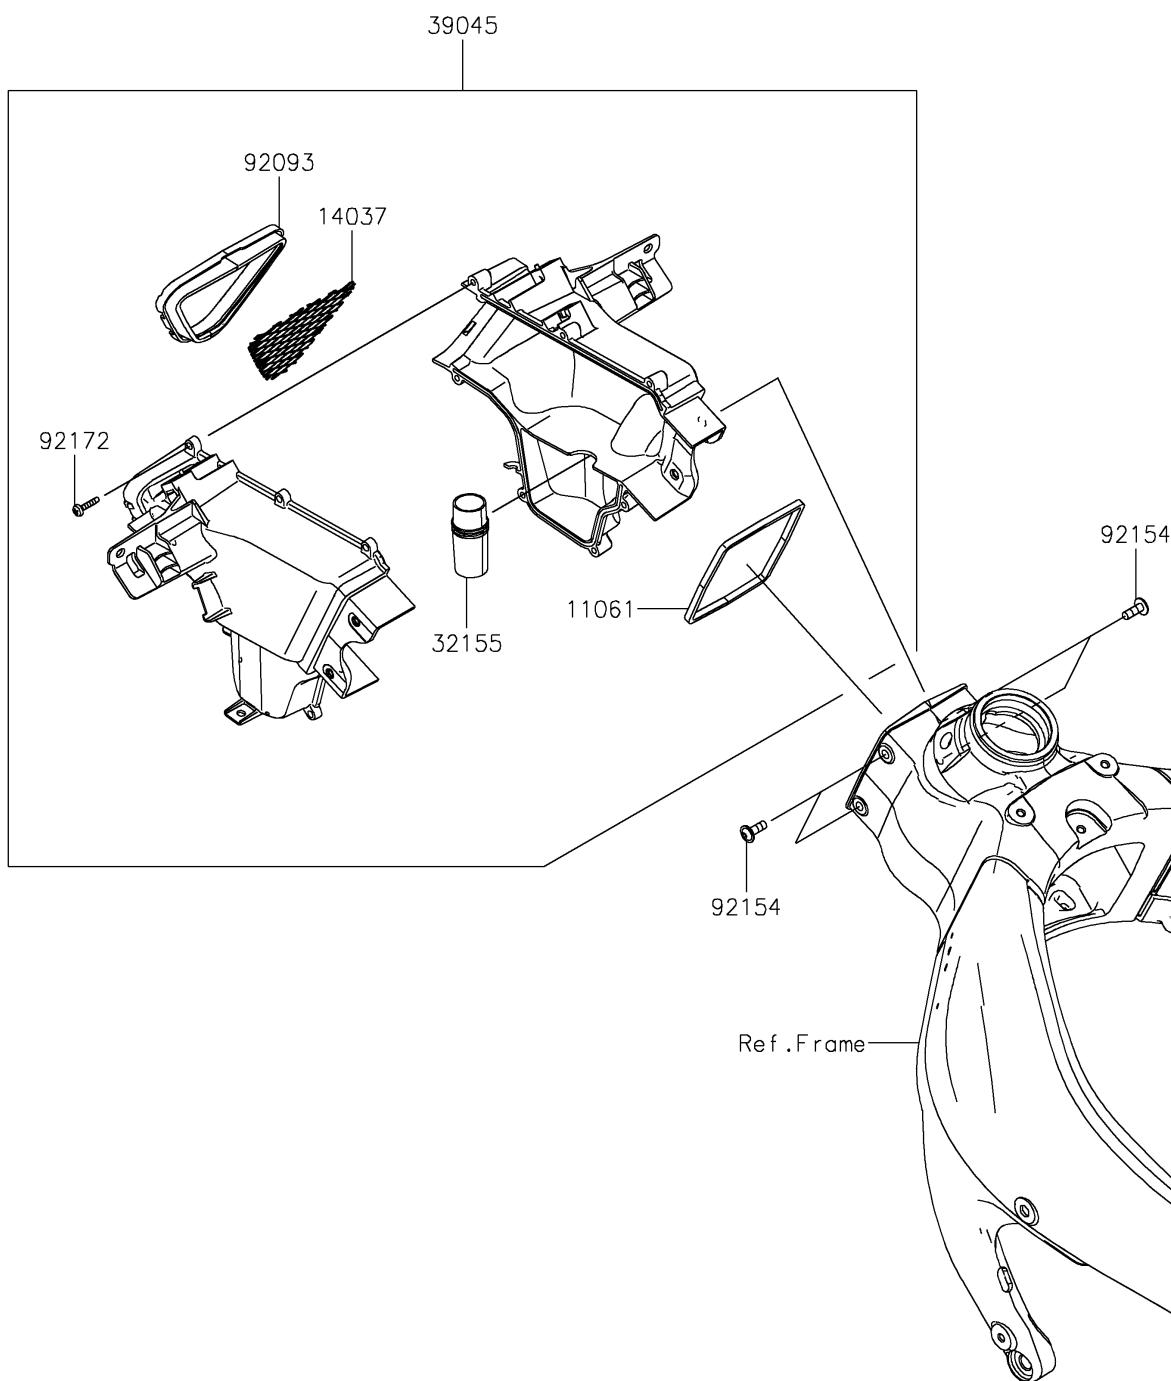

2019 NINJA® ZX™-6R ABS PARTS DIAGRAM

Air Duct

E1131

2019 NINJA® ZX™-6R ABS PARTS LIST

Air Duct

ITEM NAME	PART NUMBER	QUANTITY
GASKET (Ref # 11061)	11061-0825	1
SCREEN (Ref # 14037)	14037-0796	1
PIPE (Ref # 32155)	32155-1275	1
DUCT-ASSY, RAM AIR (Ref # 39045)	39045-0047	1
SEAL (Ref # 92093)	92093-0724	1
BOLT, FLANGED, BUTTON, 6X18 (Ref # 92154)	92154-1882	1
SCREW, TAPPING, 5X20 (Ref # 92172)	92172-0009	1