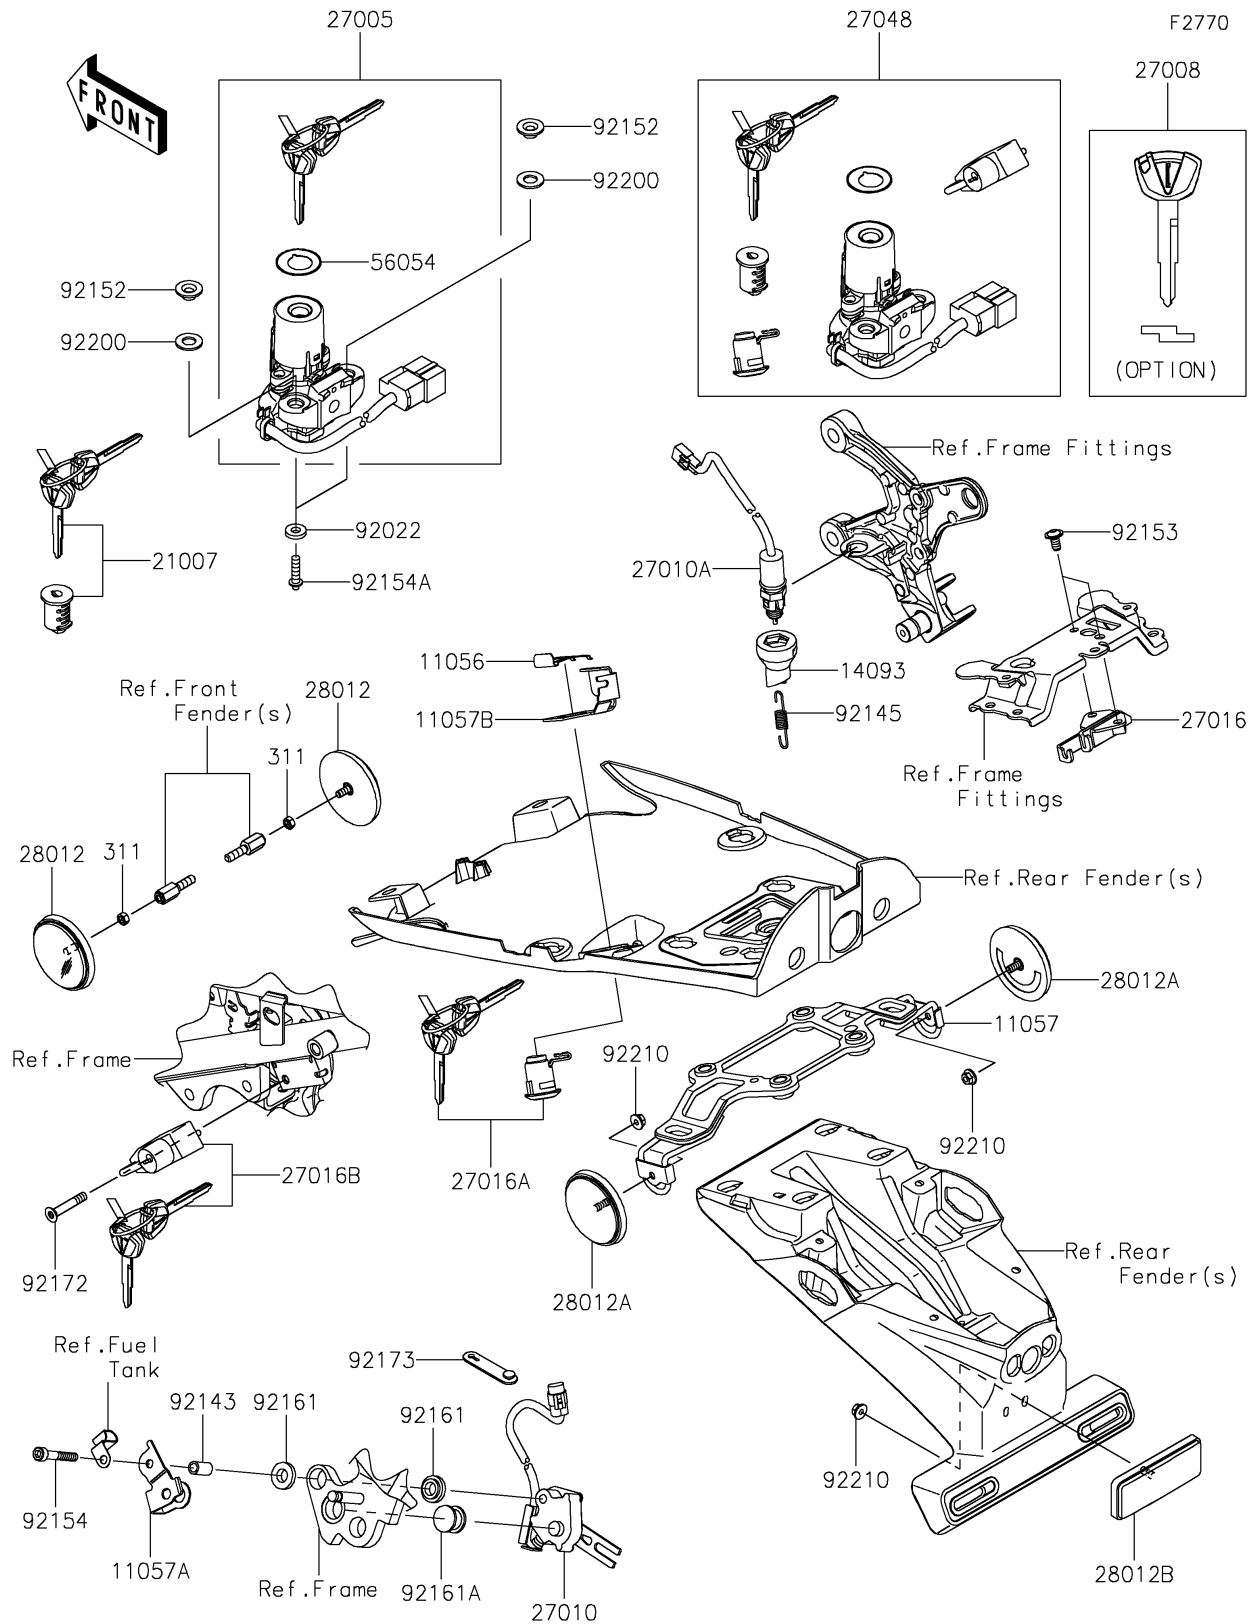

## 2019 Z900RS ABS PARTS DIAGRAM

Ignition Switch/Locks/Reflectors

## 2019 Z900RS ABS PARTS LIST

Ignition Switch/Locks/Reflectors

ITEM NAME	PART NUMBER	QUANTITY
BRACKET,CLASP (Ref # 11056)	11056-0238	1
BRACKET,RR REFLECTOR (Ref # 11057)	11057-0878	1
BRACKET,STAND SW. (Ref # 11057A)	11057-1413	1
BRACKET,SEAT LOCK CABLE (Ref # 11057B)	11057-1556	1
COVER,BRAKE SW. (Ref # 14093)	14093-0666	1
ROTOR,LOCK,TANK CAP (Ref # 21007)	21007-5068	1
SWITCH-ASSY-IGNITION (Ref # 27005)	27005-0646	1
KEY-LOCK,BLANK,IMMOBI (Ref # 27008)	27008-0558	1
SWITCH,SIDE STAND (Ref # 27010)	27010-0811	1
SWITCH,RR BRAKE (Ref # 27010A)	27010-0867	1
LOCK-ASSY,SEAT STRIKER (Ref # 27016)	27016-1115	1
LOCK-ASSY,SEAT (Ref # 27016A)	27016-5373	1
LOCK-ASSY,HELMET (Ref # 27016B)	27016-5402	1
SWITCH-ASSY (Ref # 27048)	27048-5159	1
REFLECTOR-REFLEX,FR,SIDE (Ref # 28012)	28012-0001	1
REFLECTOR-REFLEX (Ref # 28012A)	28012-0002	1
REFLECTOR-REFLEX (Ref # 28012B)	28012-1077	1
NUT-HEX,5MM (Ref # 311)	311AB0500	1
MARK,IGNITION (Ref # 56054)	56054-1596	1
WASHER,7X15.5X3 (Ref # 92022)	92022-312	1
COLLAR,6.5X9.5X17 (Ref # 92143)	92143-1408	1
SPRING,REAR BRAKE (Ref # 92145)	92145-0946	1
COLLAR (Ref # 92152)	92152-0423	1
BOLT,SOCKET,6X12 (Ref # 92153)	92153-1617	1
BOLT,SOCKET,6X40 (Ref # 92154)	92154-0505	1
BOLT,TORX,6X22 (Ref # 92154A)	92154-1858	1
DAMPER (Ref # 92161)	92161-0117	1
DAMPER (Ref # 92161A)	92161-0118	1
SCREW,HEXLOBE,6X35 (Ref # 92172)	92172-0835	1

## 2019 Z900RS ABS PARTS LIST

Ignition Switch/Locks/Reflectors

ITEM NAME	PART NUMBER	QUANTITY
CLAMP,RUBBER PLATE (Ref # 92173)	92173-1229	1
WASHER,10.2X20X1.6 (Ref # 92200)	92200-0328	1
NUT,FLANGED,5MM (Ref # 92210)	92210-0007	1