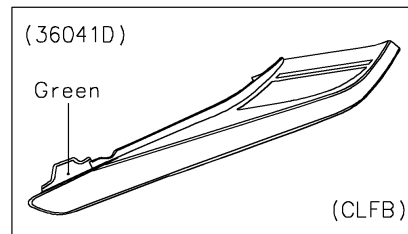

2019 Z900RS ABS PARTS DIAGRAM

Seat Cover

F2612

WD

WOD

WD

2019 Z900RS ABS PARTS LIST

Seat Cover

ITEM NAME	PART NUMBER	QUANTITY
COVER-TAIL,M.S.BLACK (Ref # 36041A)	36041-0049-660	1
DAMPER (Ref # 92075)	92075-161	1
COLLAR,5.6X8X5.45 (Ref # 92152)	92152-2537	1
BOLT,SOCKET,5X16 (Ref # 92154)	92154-1701	1
DAMPER,20X40X15 (Ref # 92161)	92161-1608	1
DAMPER,10X20X6 (Ref # 92161A)	92161-2168	1
WASHER,8.2X15X1 (Ref # 92200)	92200-0742	1