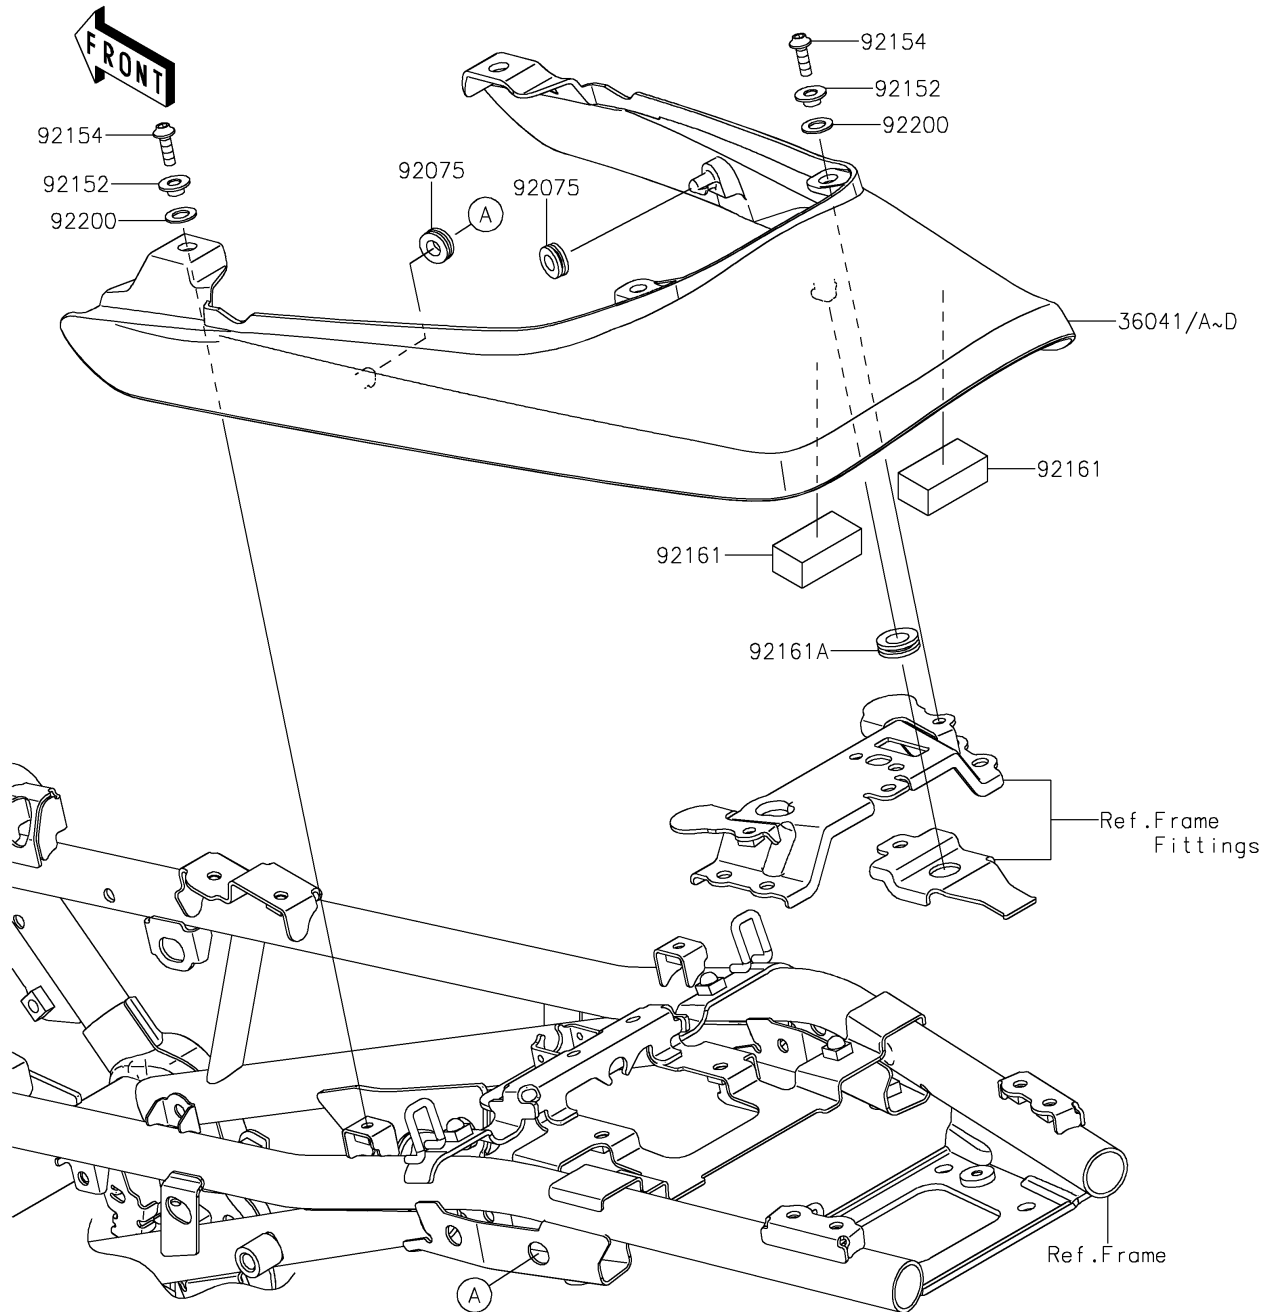

2019 Z900RS ABS PARTS DIAGRAM

Seat Cover

F2612

WD

WOD

WD

2019 Z900RS ABS PARTS LIST

Seat Cover

ITEM NAME	PART NUMBER	QUANTITY
COVER-TAIL,M.S.BLACK (Ref # 36041A)	36041-0049-660	1
DAMPER (Ref # 92075)	92075-161	1
COLLAR,5.6X8X5.45 (Ref # 92152)	92152-2537	1
BOLT,SOCKET,5X16 (Ref # 92154)	92154-1701	1
DAMPER,20X40X15 (Ref # 92161)	92161-1608	1
DAMPER,10X20X6 (Ref # 92161A)	92161-2168	1
WASHER,8.2X15X1 (Ref # 92200)	92200-0742	1