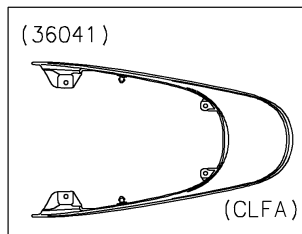

2019 Z900RS ABS PARTS DIAGRAM

Seat Cover

F2612

WD

WOD

WD

2019 Z900RS ABS PARTS LIST

Seat Cover

ITEM NAME	PART NUMBER	QUANTITY
COVER-TAIL,M.S.BLACK (Ref # 36041A)	36041-0049-660	1
DAMPER (Ref # 92075)	92075-161	1
COLLAR,5.6X8X5.45 (Ref # 92152)	92152-2537	1
BOLT,SOCKET,5X16 (Ref # 92154)	92154-1701	1
DAMPER,20X40X15 (Ref # 92161)	92161-1608	1
DAMPER,10X20X6 (Ref # 92161A)	92161-2168	1
WASHER,8.2X15X1 (Ref # 92200)	92200-0742	1