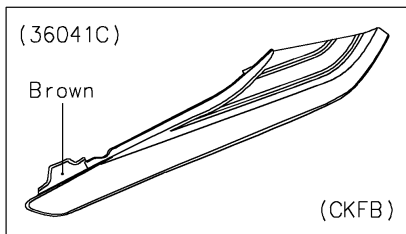

2019 Z900RS ABS PARTS DIAGRAM

Seat Cover

F2612

WD

WOD

WD

2019 Z900RS ABS PARTS LIST

Seat Cover

ITEM NAME	PART NUMBER	QUANTITY
COVER-TAIL,M.S.BLACK (Ref # 36041A)	36041-0049-660	1
DAMPER (Ref # 92075)	92075-161	1
COLLAR,5.6X8X5.45 (Ref # 92152)	92152-2537	1
BOLT,SOCKET,5X16 (Ref # 92154)	92154-1701	1
DAMPER,20X40X15 (Ref # 92161)	92161-1608	1
DAMPER,10X20X6 (Ref # 92161A)	92161-2168	1
WASHER,8.2X15X1 (Ref # 92200)	92200-0742	1