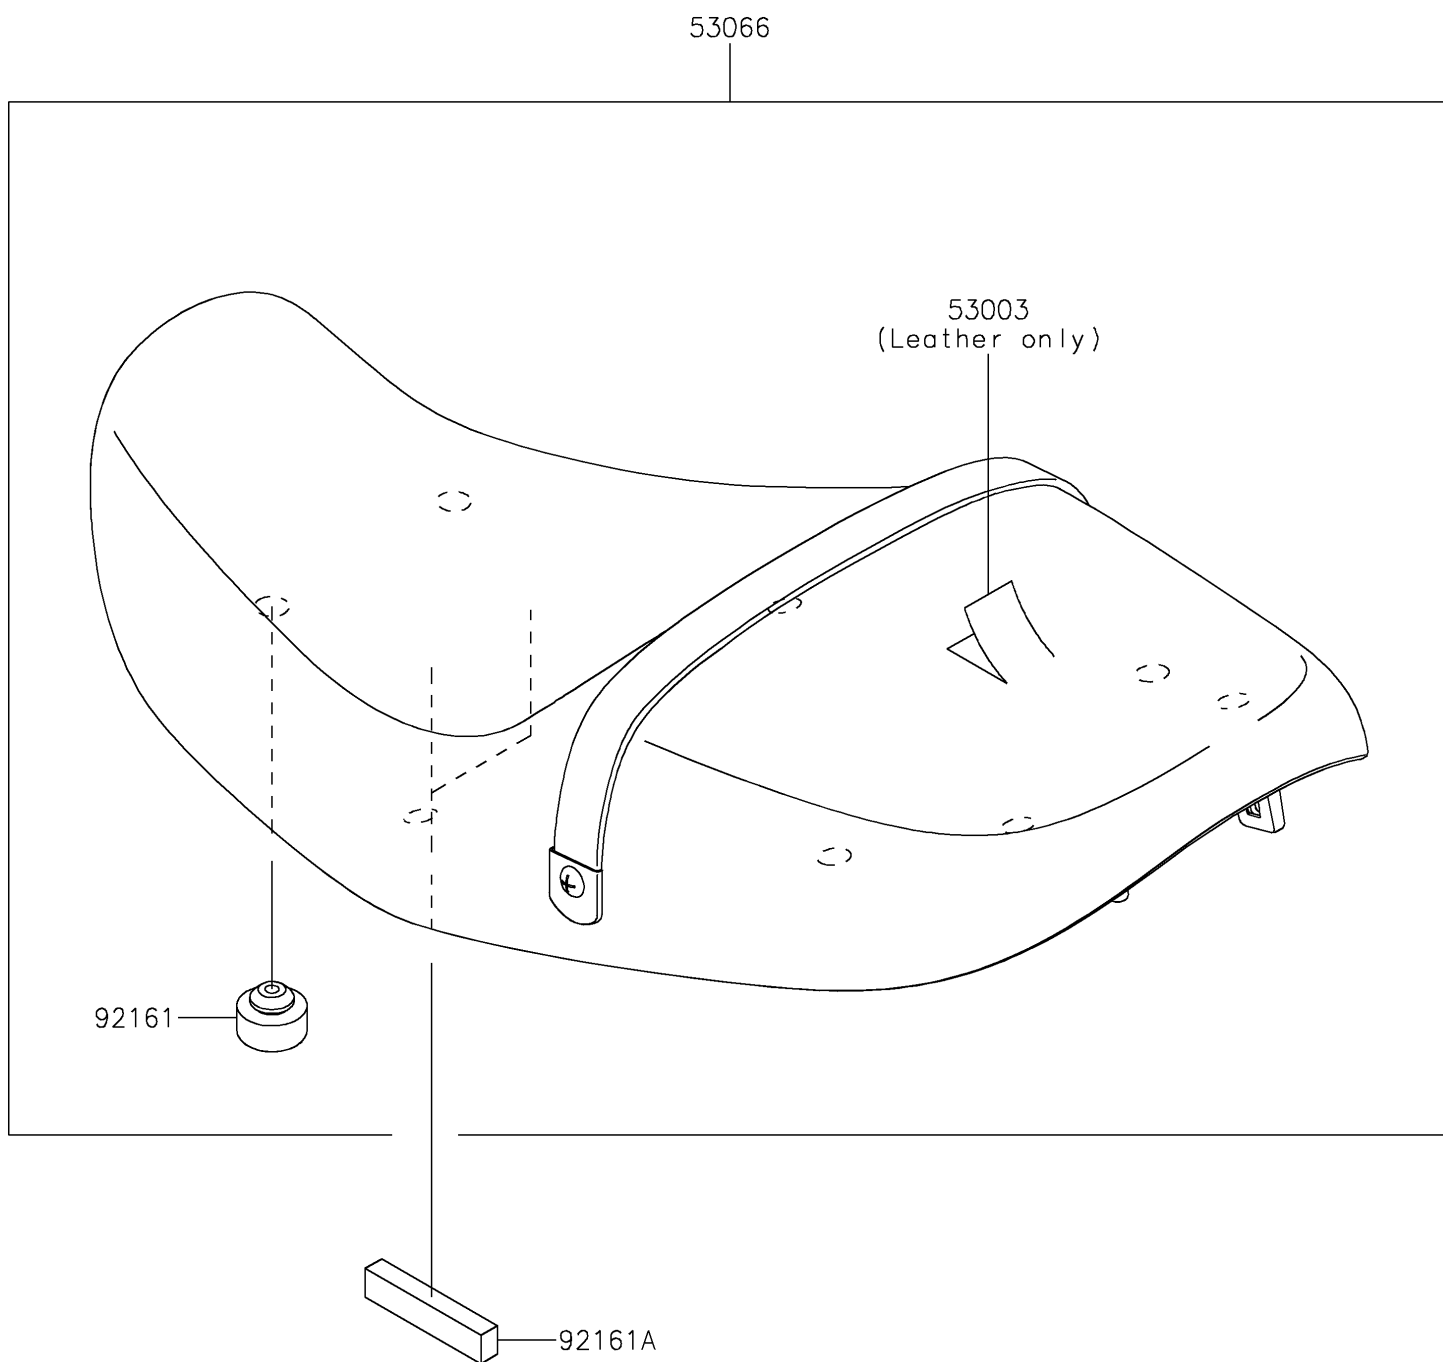

2019 Z900RS ABS PARTS DIAGRAM

Seat(CN)

F2510A

2019 Z900RS ABS PARTS LIST

Seat(CN)

ITEM NAME	PART NUMBER	QUANTITY
LEATHER,BLACK (Ref # 53003)	53003-0453-MA	1
SEAT-ASSY,LOW,BLACK+BLK (Ref # 53066)	53066-0573-12Y	1
DAMPER,SEAT (Ref # 92161)	92161-0930	1
DAMPER,10X70X15 (Ref # 92161A)	92161-2132	1