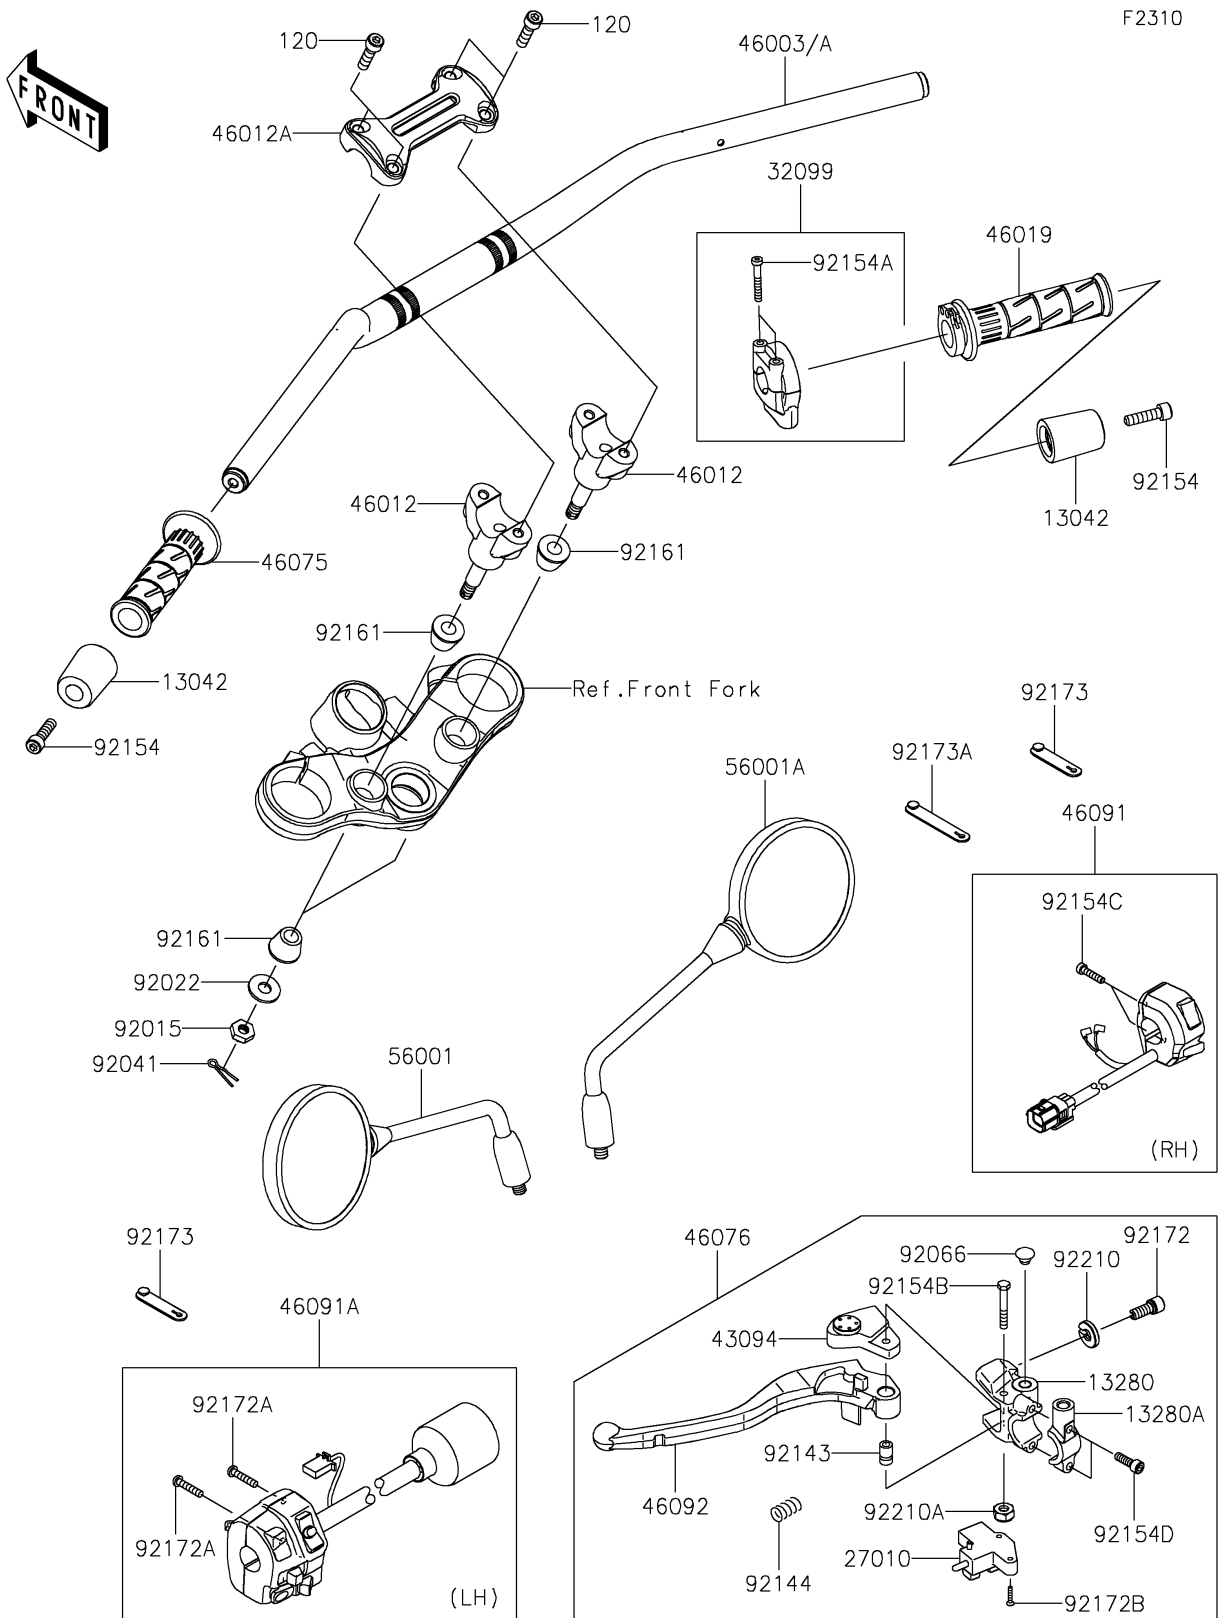

2019 Z900RS ABS PARTS DIAGRAM

Handlebar

F2310

2019 Z900RS ABS PARTS LIST

Handlebar

ITEM NAME	PART NUMBER	QUANTITY
BOLT-SOCKET,8X30 (Ref # 120)	120CC0830	1
WEIGHT,HANDLE (Ref # 13042)	13042-5007	1
HOLDER,CLUTCH LEVER (Ref # 13280)	13280-0248	1
HOLDER,CLUTCH LEVER (Ref # 13280A)	13280-0772	1
SWITCH,CLUTCH (Ref # 27010)	27010-0854	1
CASE,THROTTLE (Ref # 32099)	32099-0767	1
ADJUSTER (Ref # 43094)	43094-0008	1
HANDLE,F.S.BLACK (Ref # 46003A)	46003-0715-18R	1
HOLDER-HANDLE,LWR,F.S.BLACK (Ref # 46012)	46012-0381-18R	1
HOLDER-HANDLE,UPP,F.S.BLACK (Ref # 46012A)	46012-0382-18R	1
GRIP-ASSY,THROTTLE (Ref # 46019)	46019-0001	1
GRIP,HANDLE,LH (Ref # 46075)	46075-1144	1
LEVER-ASSY-GRIP (Ref # 46076)	46076-0139	1
HOUSING-ASSY-CONTROL,RH (Ref # 46091)	46091-0423	1
HOUSING-ASSY-CONTROL,LH (Ref # 46091A)	46091-0424	1
LEVER-GRIP (Ref # 46092)	46092-0570	1
MIRROR-ASSY,LH,CCC (Ref # 56001)	56001-0403	1
MIRROR-ASSY,RH,CCC (Ref # 56001A)	56001-0404	1
NUT,LOCK,10MM (Ref # 92015)	92015-1962	1
WASHER,10.5X26X2.3,BLACK (Ref # 92022)	92022-1396	1
COTTER,8MM (Ref # 92041)	92041-1060	1
PLUG,9.5X8,POLYETHYLENE (Ref # 92066)	92066-1077	1
COLLAR (Ref # 92143)	92143-1379	1
SPRING (Ref # 92144)	92144-1467	1
BOLT,SOCKET,8X30 (Ref # 92154)	92154-0502	1
BOLT,SOCKET,5X35 (Ref # 92154A)	92154-1530	1
BOLT (Ref # 92154B)	92154-2318	1
BOLT,5X22 (Ref # 92154C)	92154-2483	1
BOLT,SOCKET,6X20 (Ref # 92154D)	92154-2644	1

2019 Z900RS ABS PARTS LIST

Handlebar

ITEM NAME	PART NUMBER	QUANTITY
DAMPER,HANDLE HOLDER (Ref # 92161)	92161-0113	1
SCREW (Ref # 92172)	92172-1138	1
SCREW-PAN-CROS,5X25 (Ref # 92172A)	92172-1140	1
SCREW,3X16 (Ref # 92172B)	92172-1185	1
CLAMP,RUBBER PLATE (Ref # 92173)	92173-1229	1
CLAMP (Ref # 92173A)	92173-1526	1
NUT (Ref # 92210)	92210-1519	1
NUT,LOCK,6MM (Ref # 92210A)	92210-1544	1