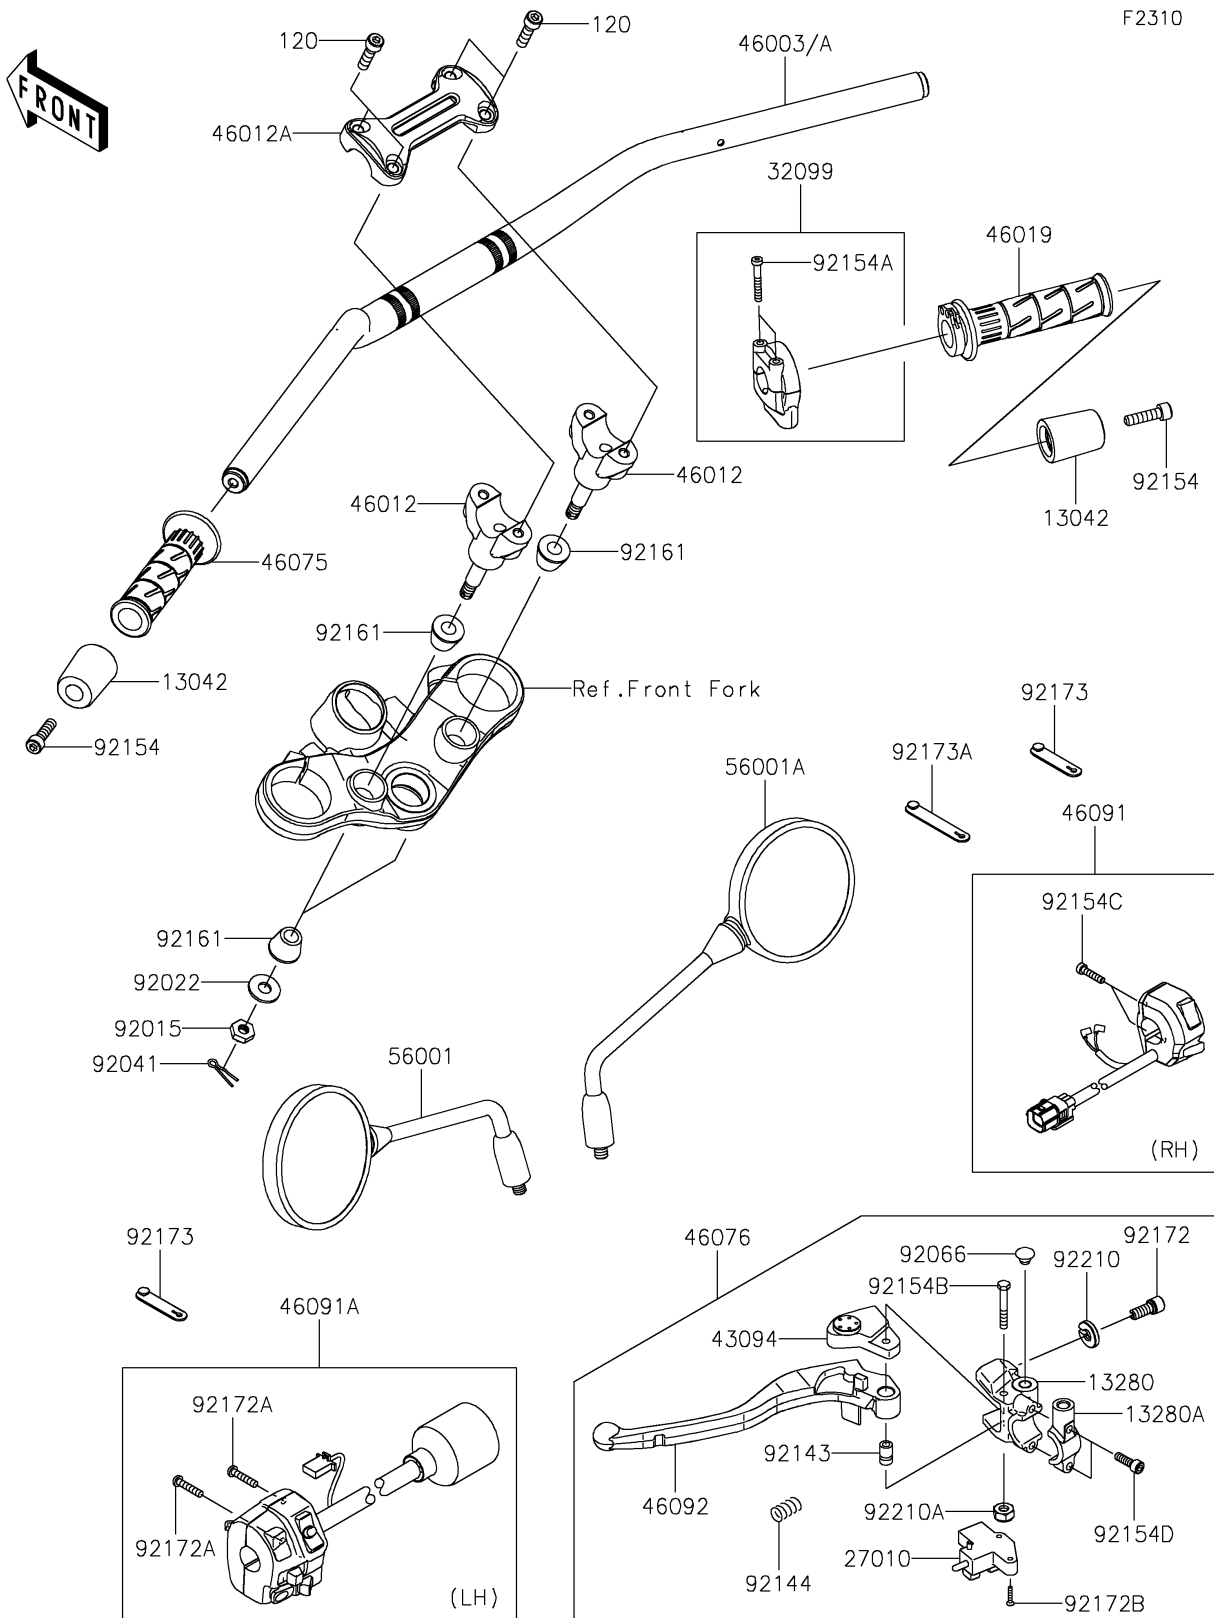

2019 Z900RS ABS PARTS DIAGRAM

Handlebar

2019 Z900RS ABS PARTS LIST

Handlebar

ITEM NAME	PART NUMBER	QUANTITY
BOLT-SOCKET,8X30 (Ref # 120)	120CC0830	1
WEIGHT,HANDLE (Ref # 13042)	13042-5007	1
HOLDER,CLUTCH LEVER (Ref # 13280)	13280-0248	1
HOLDER,CLUTCH LEVER (Ref # 13280A)	13280-0772	1
SWITCH,CLUTCH (Ref # 27010)	27010-0854	1
CASE,THROTTLE (Ref # 32099)	32099-0767	1
ADJUSTER (Ref # 43094)	43094-0008	1
HANDLE (Ref # 46003)	46003-0687	1
HOLDER-HANDLE,LWR,F.S.BLACK (Ref # 46012)	46012-0381-18R	1
HOLDER-HANDLE,UPP,F.S.BLACK (Ref # 46012A)	46012-0382-18R	1
GRIP-ASSY,THROTTLE (Ref # 46019)	46019-0001	1
GRIP,HANDLE,LH (Ref # 46075)	46075-1144	1
LEVER-ASSY-GRIP (Ref # 46076)	46076-0139	1
HOUSING-ASSY-CONTROL,RH (Ref # 46091)	46091-0423	1
HOUSING-ASSY-CONTROL,LH (Ref # 46091A)	46091-0424	1
LEVER-GRIP (Ref # 46092)	46092-0570	1
MIRROR-ASSY,LH,CCC (Ref # 56001)	56001-0403	1
MIRROR-ASSY,RH,CCC (Ref # 56001A)	56001-0404	1
NUT,LOCK,10MM (Ref # 92015)	92015-1962	1
WASHER,10.5X26X2.3,BLACK (Ref # 92022)	92022-1396	1
COTTER,8MM (Ref # 92041)	92041-1060	1
PLUG,9.5X8,POLYETHYLENE (Ref # 92066)	92066-1077	1
COLLAR (Ref # 92143)	92143-1379	1
SPRING (Ref # 92144)	92144-1467	1
BOLT,SOCKET,8X30 (Ref # 92154)	92154-0502	1
BOLT,SOCKET,5X35 (Ref # 92154A)	92154-1530	1
BOLT (Ref # 92154B)	92154-2318	1
BOLT,5X22 (Ref # 92154C)	92154-2483	1
BOLT,SOCKET,6X20 (Ref # 92154D)	92154-2644	1

2019 Z900RS ABS PARTS LIST

Handlebar

ITEM NAME	PART NUMBER	QUANTITY
DAMPER,HANDLE HOLDER (Ref # 92161)	92161-0113	1
SCREW (Ref # 92172)	92172-1138	1
SCREW-PAN-CROS,5X25 (Ref # 92172A)	92172-1140	1
SCREW,3X16 (Ref # 92172B)	92172-1185	1
CLAMP,RUBBER PLATE (Ref # 92173)	92173-1229	1
CLAMP (Ref # 92173A)	92173-1526	1
NUT (Ref # 92210)	92210-1519	1
NUT,LOCK,6MM (Ref # 92210A)	92210-1544	1