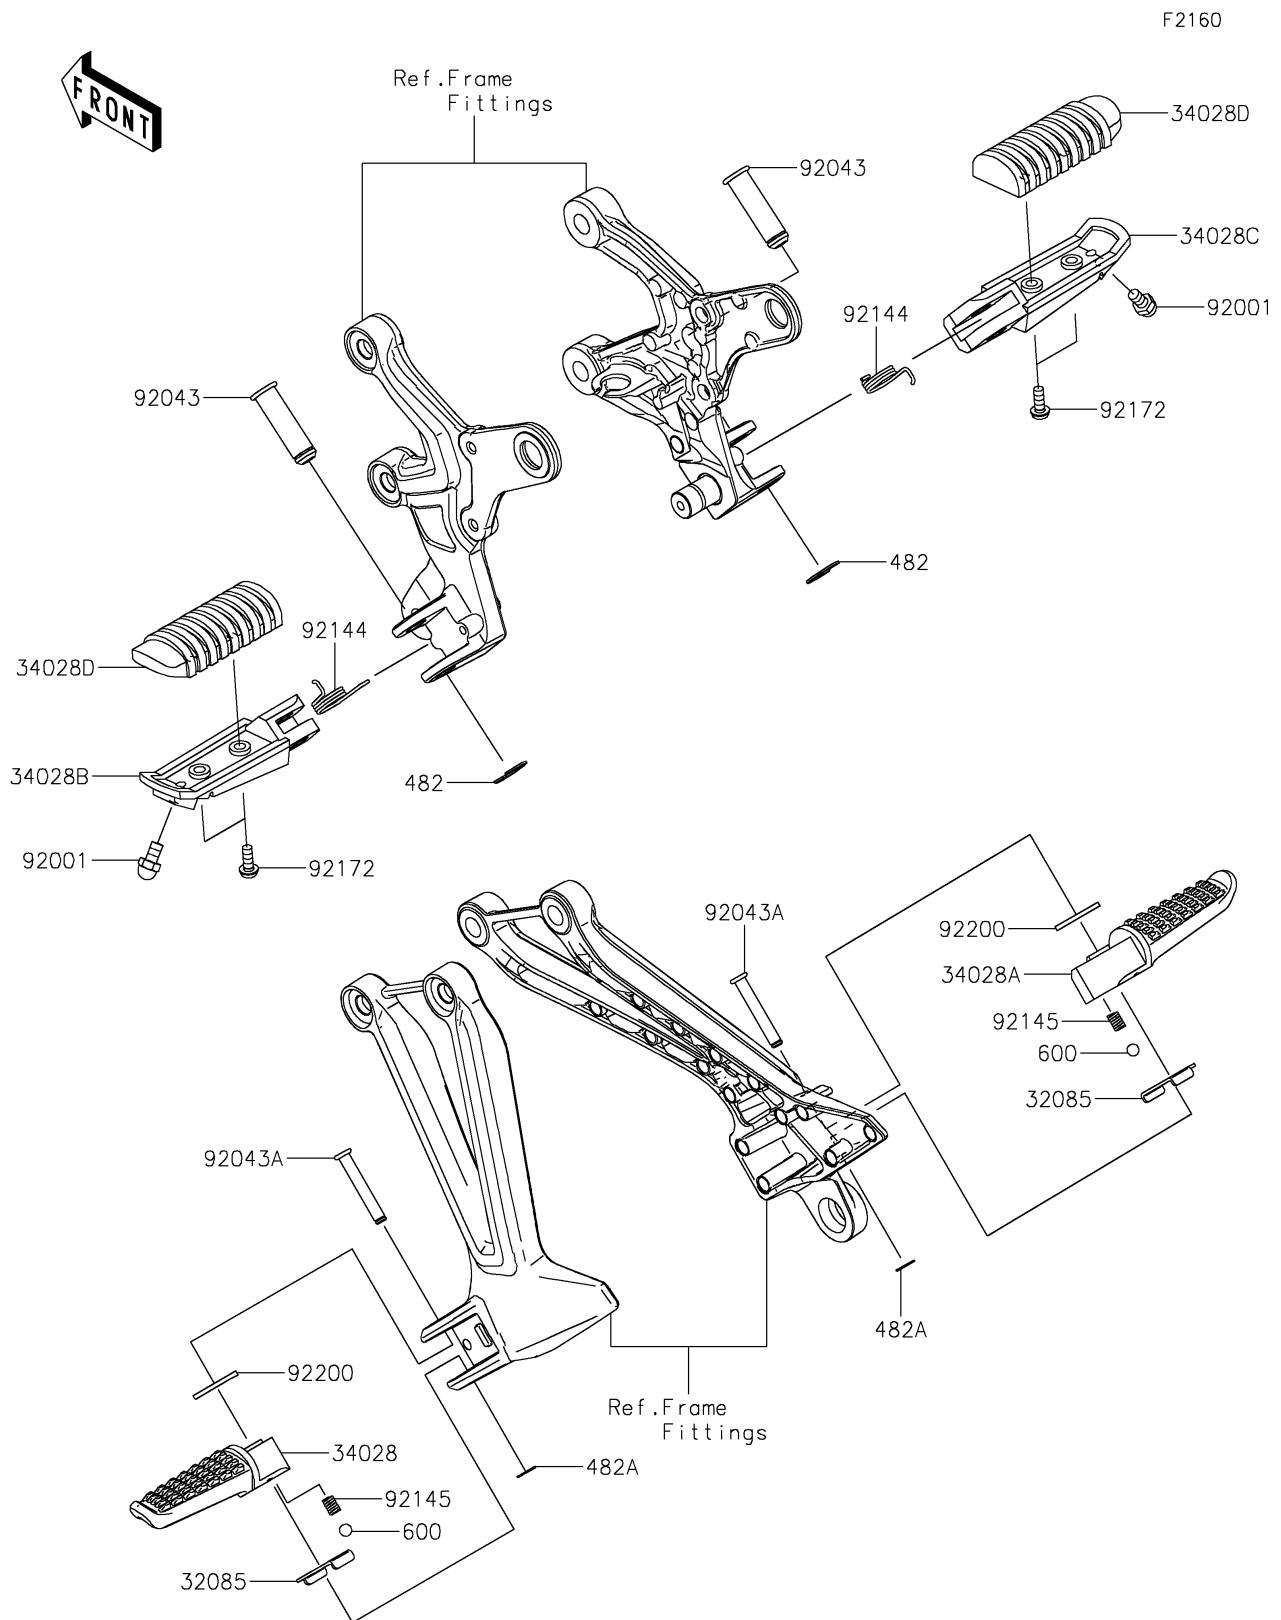

2019 Z900RS ABS PARTS DIAGRAM

Footrests

2019 Z900RS ABS PARTS LIST

Footrests

ITEM NAME	PART NUMBER	QUANTITY
STOPPER,REAR STEP (Ref # 32085)	32085-0047	1
STEP,RR,LH (Ref # 34028)	34028-0004	1
STEP,RR,RH (Ref # 34028A)	34028-0005	1
STEP,FR,LH (Ref # 34028B)	34028-0352	1
STEP,FR,RH (Ref # 34028C)	34028-0353	1
STEP,RUBBER (Ref # 34028D)	34028-1430	1
CIRCLIP-TYPE-E,10MM (Ref # 482)	482EA0100	1
CIRCLIP-TYPE-E (Ref # 482A)	482EA5000	1
BALL-STEEL,1/4 (Ref # 600)	600A0800	1
BOLT,BANK SENSOR (Ref # 92001)	92001-1905	1
PIN,12X42.5 (Ref # 92043)	92043-1594	1
PIN,6X40 (Ref # 92043A)	92043-1595	1
SPRING,STEP RETURN (Ref # 92144)	92144-1567	1
SPRING (Ref # 92145)	92145-1319	1
SCREW,5X14 (Ref # 92172)	92172-0976	1
WASHER,16X26X2.3 (Ref # 92200)	92200-0043	1