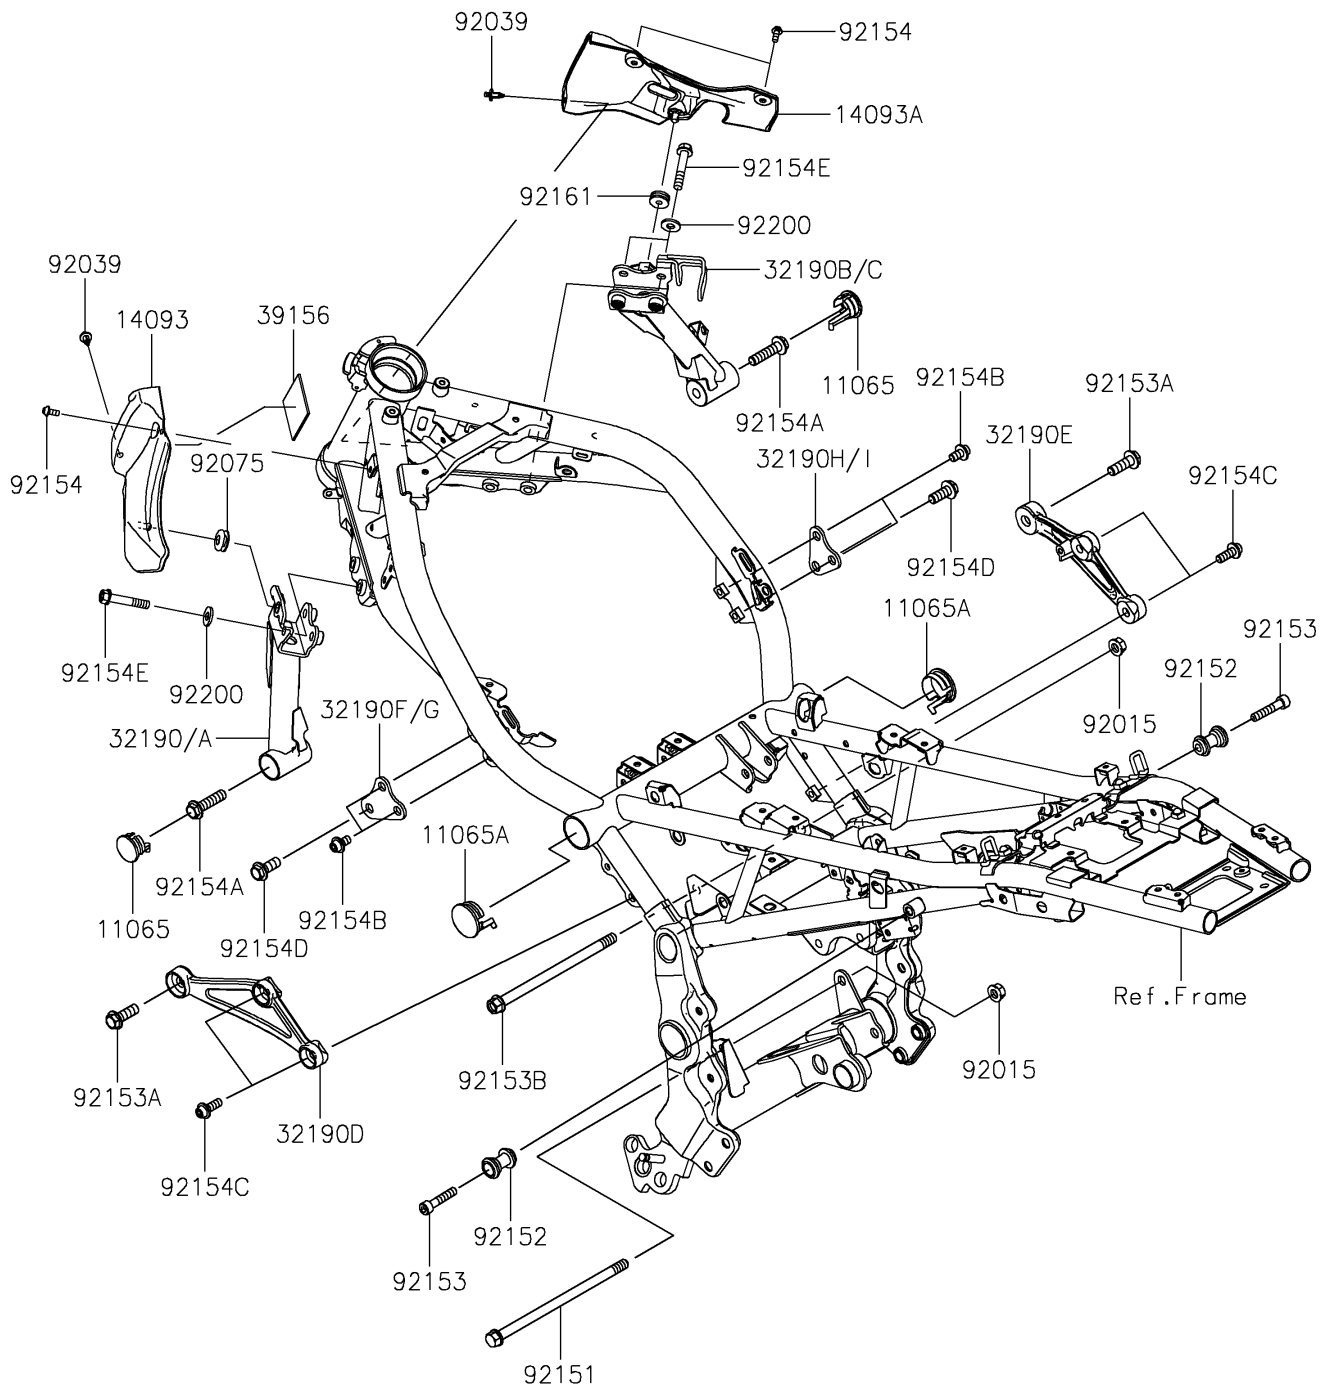

2019 Z900RS ABS PARTS DIAGRAM

Engine Mount

F2122

2019 Z900RS ABS PARTS LIST

Engine Mount

ITEM NAME	PART NUMBER	QUANTITY
CAP,27.4MM (Ref # 11065)	11065-0987	1
CAP,35.1MM (Ref # 11065A)	11065-0988	1
COVER,FRAME,LH (Ref # 14093)	14093-0620	1
COVER,FRAME,RH (Ref # 14093A)	14093-0621	1
BRACKET-ENGINE,LH,F.S.BLACK (Ref # 32190A)	32190-0744-18R	1
BRACKET-ENGINE,RH,F.S.BLACK (Ref # 32190C)	32190-0745-18R	1
BRACKET-ENGINE,CYL.,LH,F.S.BLK (Ref # 32190D)	32190-0757-18R	1
BRACKET-ENGINE,CYL.,RH,F.S.BLK (Ref # 32190E)	32190-0758-18R	1
BRACKET-ENGINE,HEAD,LH,F.S.BLK (Ref # 32190G)	32190-0759-18R	1
BRACKET-ENGINE,HEAD,RH,F.S.BLK (Ref # 32190I)	32190-0760-18R	1
PAD,50X50X2 (Ref # 39156)	39156-2235	1
NUT,FLANGED,10MM (Ref # 92015)	92015-1180	1
RIVET (Ref # 92039)	92039-0068	1
DAMPER (Ref # 92075)	92075-1067	1
BOLT,FLANGED,10X190 (Ref # 92151)	92151-1915	1
COLLAR (Ref # 92152)	92152-2403	1
BOLT,SOCKET,8X40 (Ref # 92153)	92153-0517	1
BOLT,FLANGED,10X30 (Ref # 92153A)	92153-0801	1
BOLT,FLANGED,10X170 (Ref # 92153B)	92153-1428	1
BOLT,SOCKET,5X12 (Ref # 92154)	92154-0917	1
BOLT,FLANGED,10X40 (Ref # 92154A)	92154-2743	1
BOLT,SOCKET,8X14 (Ref # 92154B)	92154-2745	1
BOLT,SOCKET,8X22 (Ref # 92154C)	92154-2746	1
BOLT,FLANGED,10X25 (Ref # 92154D)	92154-2747	1
BOLT,FLANGED,8X45 (Ref # 92154E)	92154-3733	1
DAMPER,6X20X7.5 (Ref # 92161)	92161-1991	1
WASHER,8.5X18X2.3 (Ref # 92200)	92200-1213	1