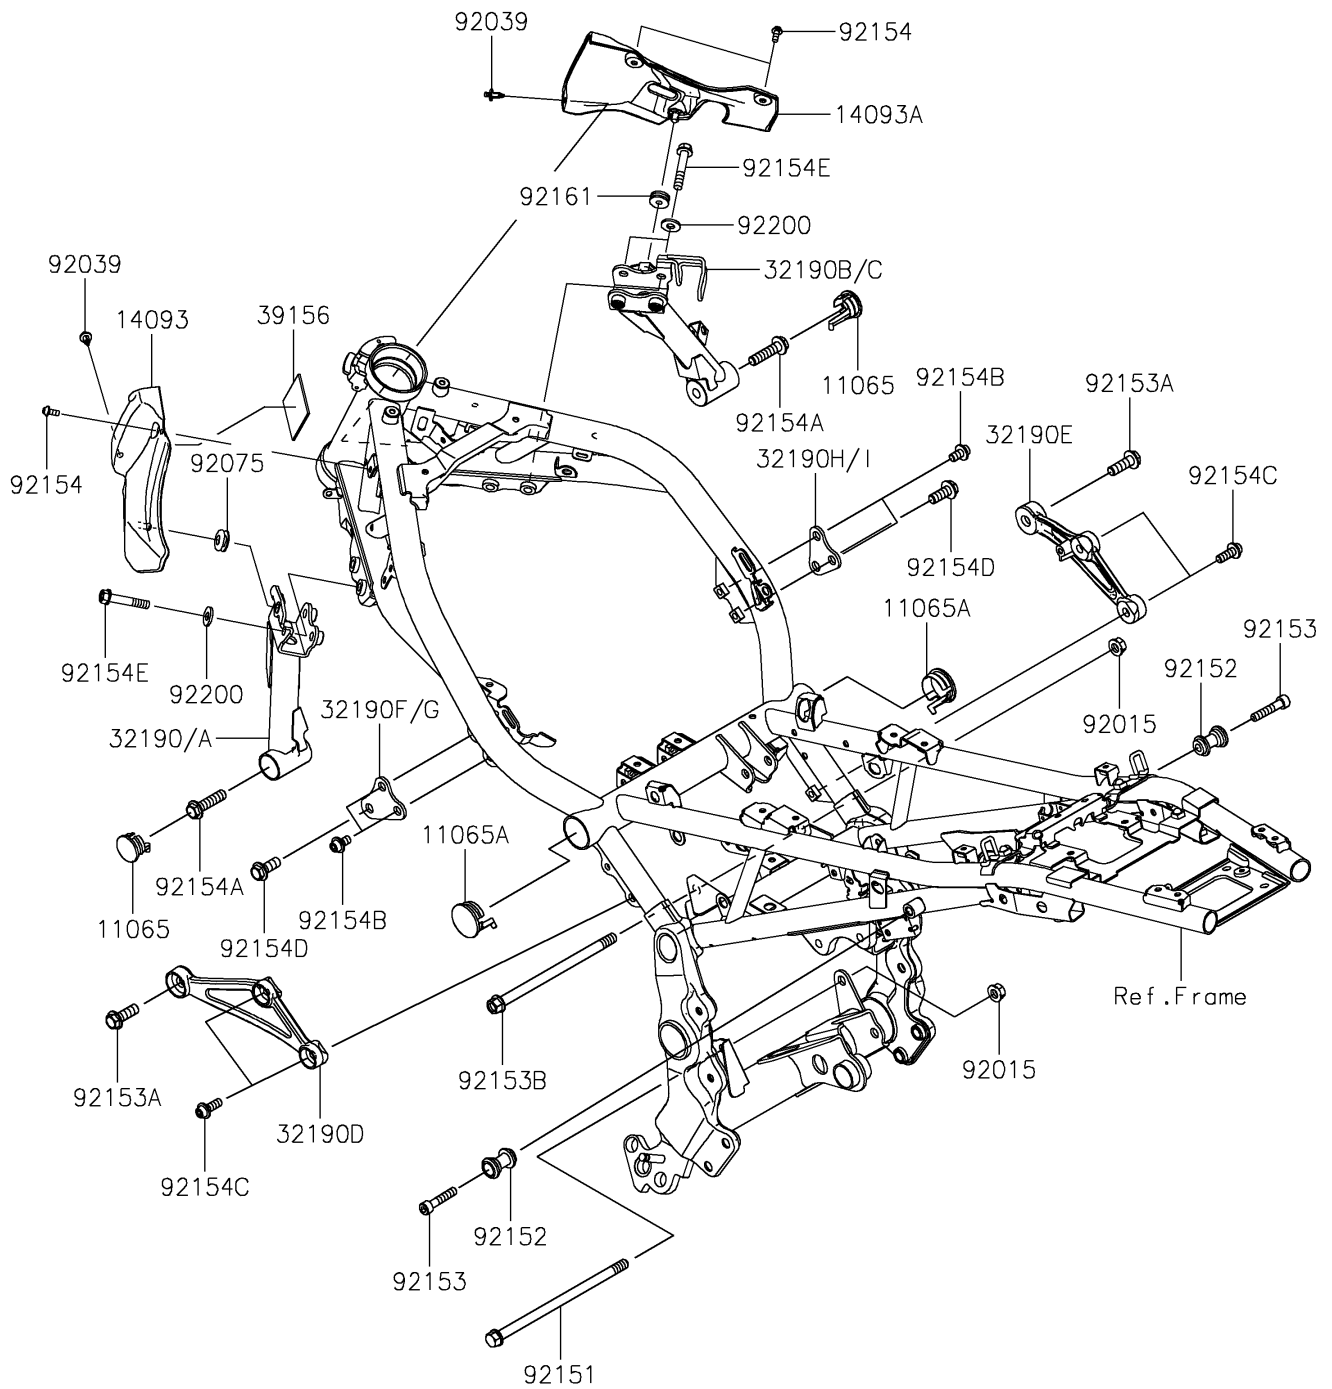

2019 Z900RS ABS PARTS DIAGRAM

Engine Mount

F2122

2019 Z900RS ABS PARTS LIST

Engine Mount

ITEM NAME	PART NUMBER	QUANTITY
CAP,27.4MM (Ref # 11065)	11065-0987	1
CAP,35.1MM (Ref # 11065A)	11065-0988	1
COVER,FRAME,LH (Ref # 14093)	14093-0620	1
COVER,FRAME,RH (Ref # 14093A)	14093-0621	1
BRACKET-ENGINE,LH,BLACK (Ref # 32190)	32190-0744-10	1
BRACKET-ENGINE,RH,BLACK (Ref # 32190B)	32190-0745-10	1
BRACKET-ENGINE,CYL.,LH,F.S.BLK (Ref # 32190D)	32190-0757-18R	1
BRACKET-ENGINE,CYL.,RH,F.S.BLK (Ref # 32190E)	32190-0758-18R	1
BRACKET-ENGINE,HEAD,LH,BLACK (Ref # 32190F)	32190-0759-10	1
BRACKET-ENGINE,HEAD,RH,BLACK (Ref # 32190H)	32190-0760-10	1
PAD,50X50X2 (Ref # 39156)	39156-2235	1
NUT,FLANGED,10MM (Ref # 92015)	92015-1180	1
RIVET (Ref # 92039)	92039-0068	1
DAMPER (Ref # 92075)	92075-1067	1
BOLT,FLANGED,10X190 (Ref # 92151)	92151-1915	1
COLLAR (Ref # 92152)	92152-2403	1
BOLT,SOCKET,8X40 (Ref # 92153)	92153-0517	1
BOLT,FLANGED,10X30 (Ref # 92153A)	92153-0801	1
BOLT,FLANGED,10X170 (Ref # 92153B)	92153-1428	1
BOLT,SOCKET,5X12 (Ref # 92154)	92154-0917	1
BOLT,FLANGED,10X40 (Ref # 92154A)	92154-2743	1
BOLT,SOCKET,8X14 (Ref # 92154B)	92154-2745	1
BOLT,SOCKET,8X22 (Ref # 92154C)	92154-2746	1
BOLT,FLANGED,10X25 (Ref # 92154D)	92154-2747	1
BOLT,FLANGED,8X45 (Ref # 92154E)	92154-3733	1
DAMPER,6X20X7.5 (Ref # 92161)	92161-1991	1
WASHER,8.5X18X2.3 (Ref # 92200)	92200-1213	1