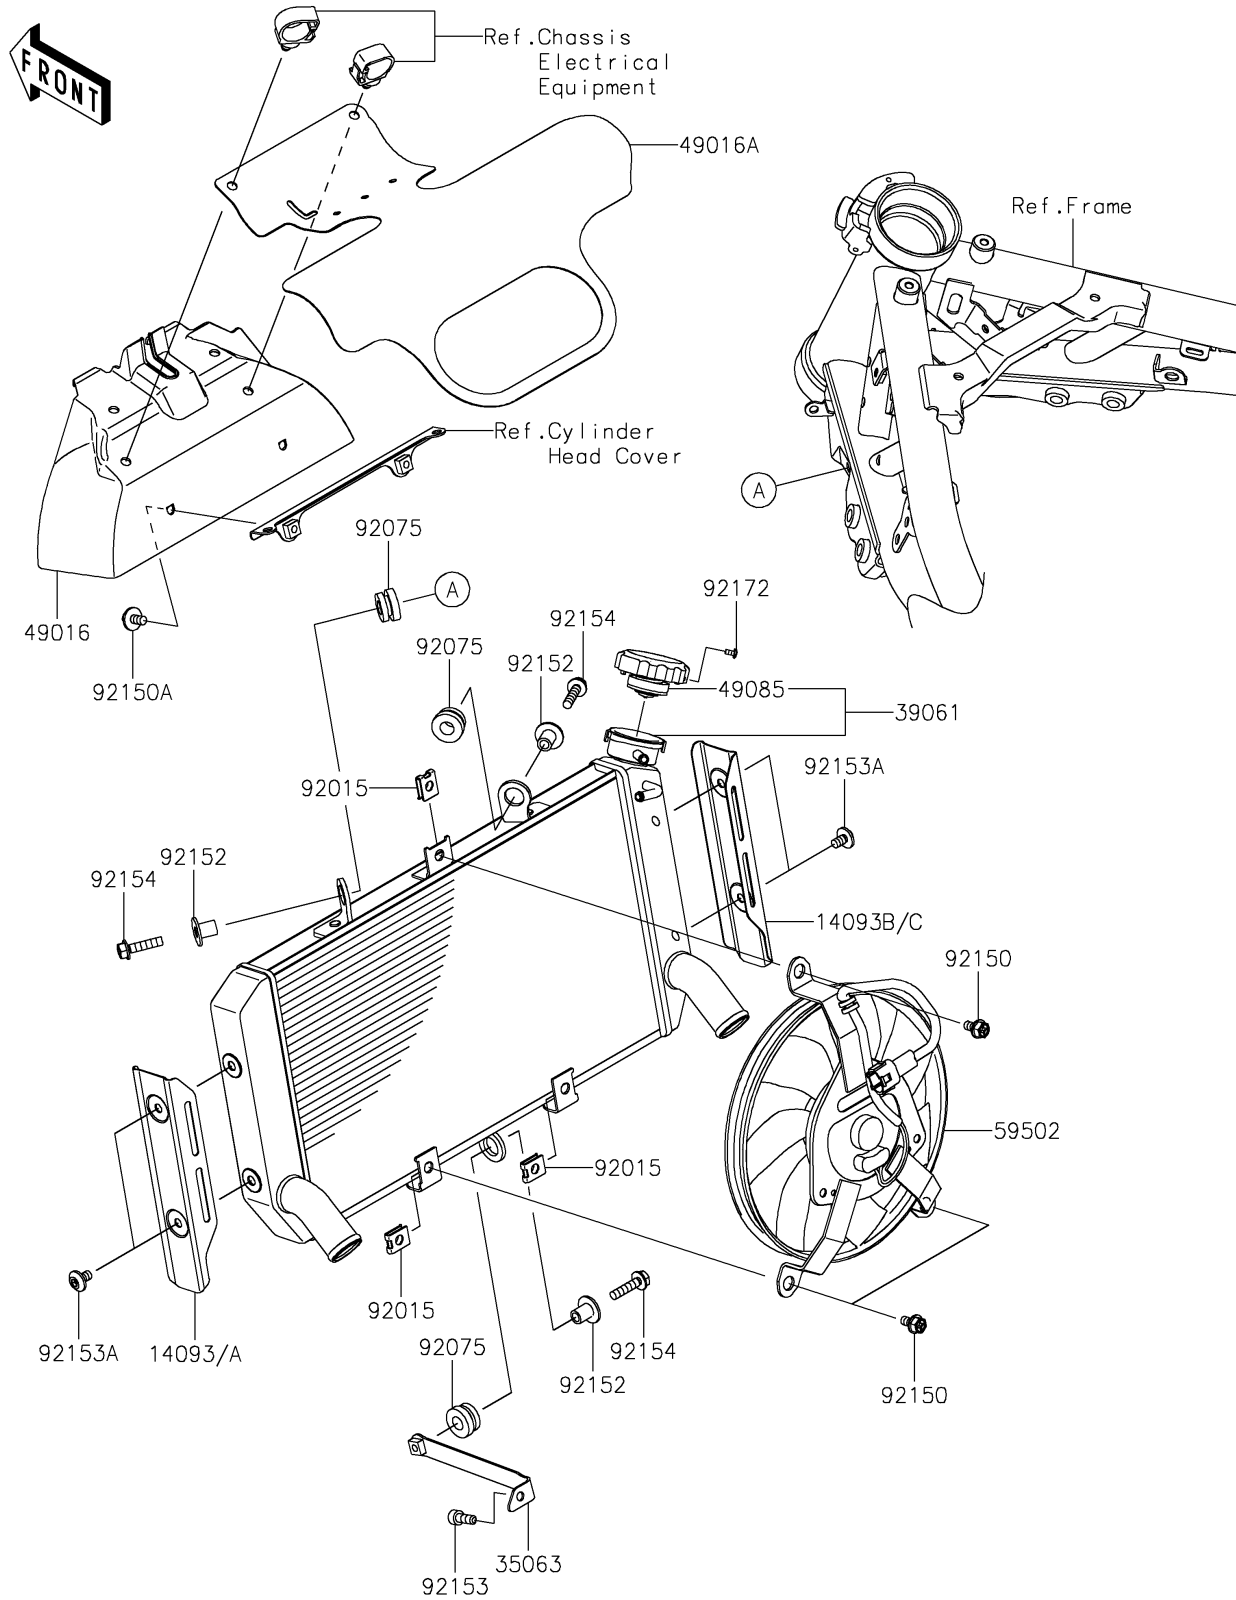

2019 Z900RS ABS PARTS DIAGRAM

Radiator

E3032

2019 Z900RS ABS PARTS LIST

Radiator

ITEM NAME	PART NUMBER	QUANTITY
COVER,RADIATOR,LH,SILVER (Ref # 14093)	14093-0647-28Z	1
COVER,RADIATOR,RH,SILVER (Ref # 14093B)	14093-0648-28Z	1
STAY (Ref # 35063)	35063-1395	1
RADIATOR-ASSY (Ref # 39061)	39061-0749	1
COVER-SEAL,HEAT (Ref # 49016)	49016-0647	1
COVER-SEAL,HEAT (Ref # 49016A)	49016-0648	1
CAP-ASSY-PRESSURE (Ref # 49085)	49085-1075	1
FAN-ASSY (Ref # 59502)	59502-0618	1
NUT (Ref # 92015)	92015-1487	1
DAMPER,RUBBER (Ref # 92075)	92075-1123	1
BOLT,6X12 (Ref # 92150)	92150-1186	1
BOLT,6X12 (Ref # 92150A)	92150-1891	1
COLLAR (Ref # 92152)	92152-0667	1
BOLT,SOCKET,6X16 (Ref # 92153)	92153-1344	1
BOLT,SOCKET,6X10 (Ref # 92153A)	92153-1628	1
BOLT,FLANGED,6X25 (Ref # 92154)	92154-2846	1
SCREW,TAPPING,3X6 (Ref # 92172)	92172-1225	1