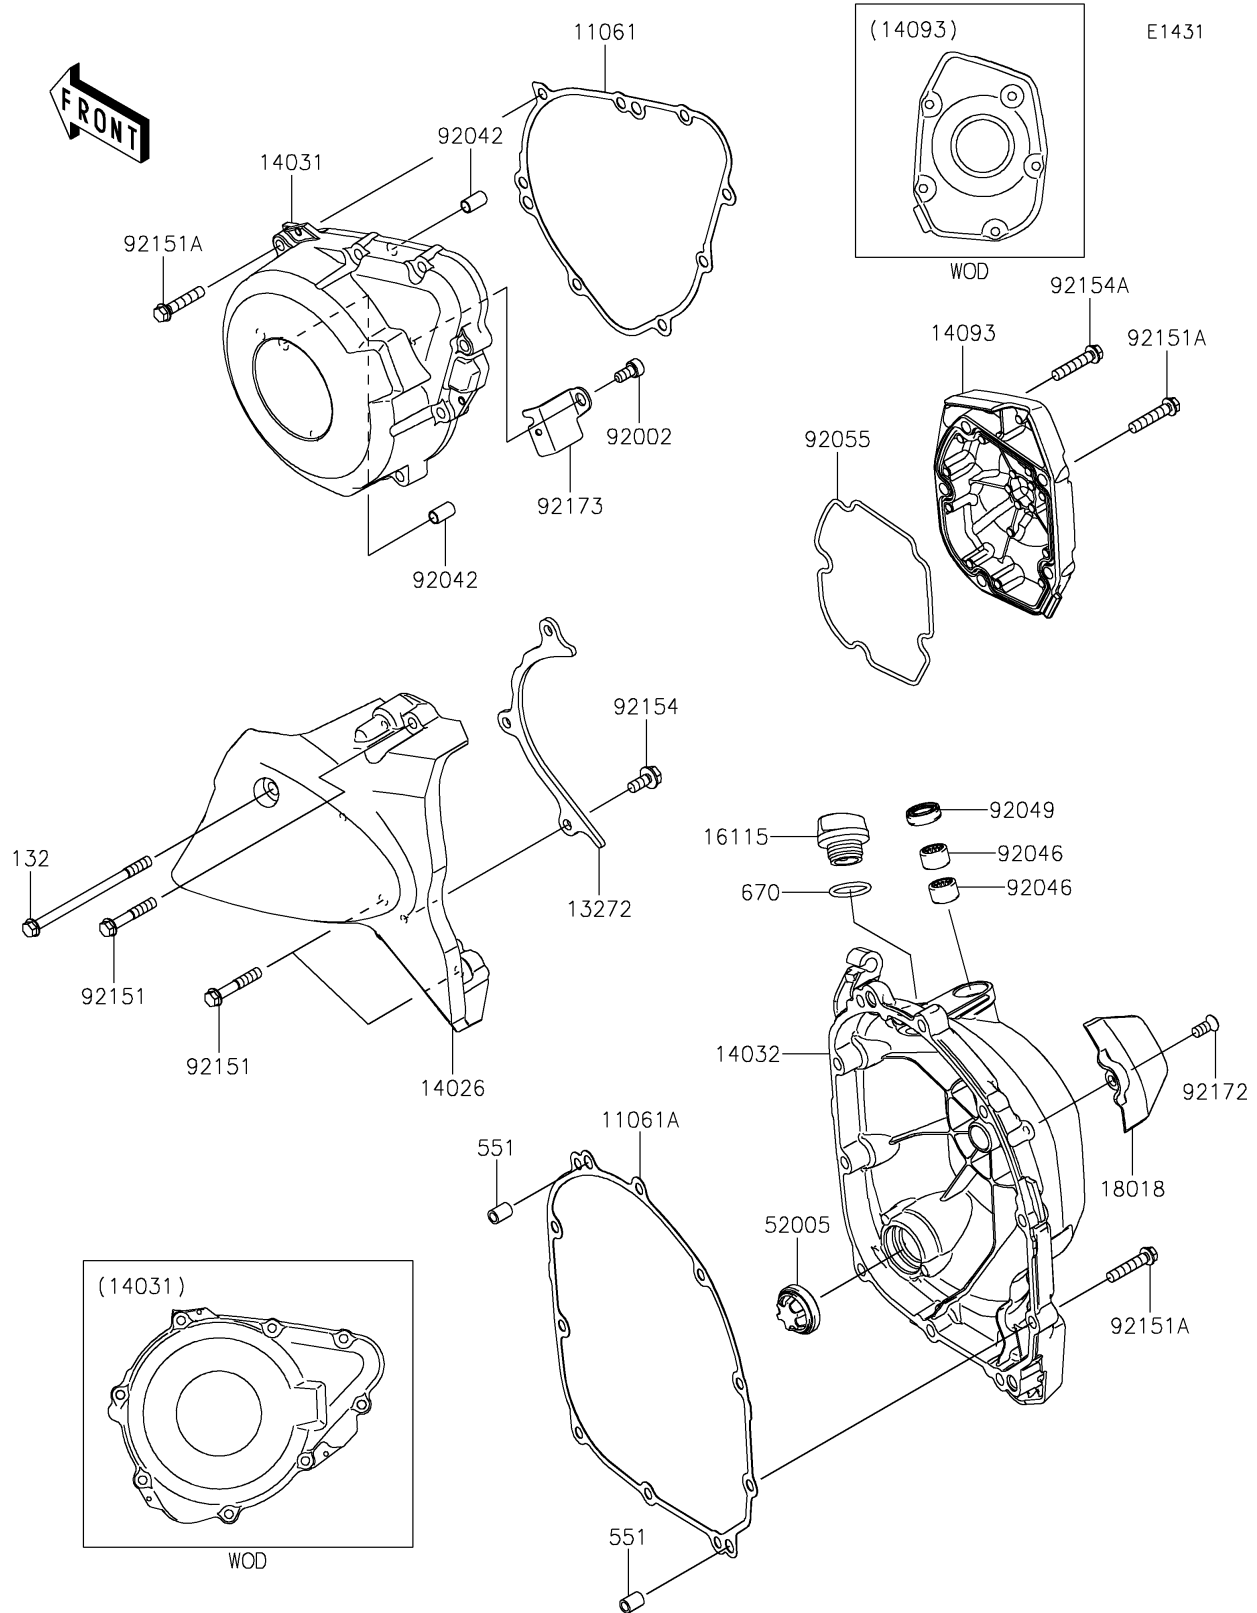

2019 Z900RS ABS PARTS DIAGRAM

Engine Cover(s)

2019 Z900RS ABS PARTS LIST

Engine Cover(s)

ITEM NAME	PART NUMBER	QUANTITY
GASKET,GENERATOR COVER (Ref # 11061)	11061-0403	1
GASKET,CLUTCH COVER (Ref # 11061A)	11061-0404	1
BOLT-FLANGED-SMALL,6X95 (Ref # 132)	132BC0695	1
PLATE (Ref # 13272)	13272-2349	1
COVER-CHAIN (Ref # 14026)	14026-0138	1
COVER-GENERATOR (Ref # 14031)	14031-0617	1
COVER-CLUTCH (Ref # 14032)	14032-0640	1
COVER,PULSER (Ref # 14093)	14093-0624	1
CAP-OIL FILLER (Ref # 16115)	16115-1053	1
PLATE-HEAT GUARD (Ref # 18018)	18018-0605	1
GAUGE (Ref # 52005)	52005-1120	1
PIN-DOWEL,8X14 (Ref # 551)	551A0814	1
O RING,20MM (Ref # 670)	670B2020	1
BOLT,SOCKET,6X12 (Ref # 92002)	92002-1796	1
PIN,DOWEL,6.3X8X14 (Ref # 92042)	92042-007	1
BEARING-NEEDLE,HK1210FM (Ref # 92046)	92046-0034	1
SEAL-OIL,CLUTCH RELEASE (Ref # 92049)	92049-1475	1
RING-O,PULSER COVER (Ref # 92055)	92055-0199	1
BOLT,6X35 (Ref # 92151)	92151-1135	1
BOLT,6X30 (Ref # 92151A)	92151-1873	1
BOLT,FLANGED,6X14 (Ref # 92154)	92154-0482	1
BOLT,6X30 (Ref # 92154A)	92154-2652	1
SCREW,TORX,6X14 (Ref # 92172)	92172-0901	1
CLAMP (Ref # 92173)	92173-1321	1