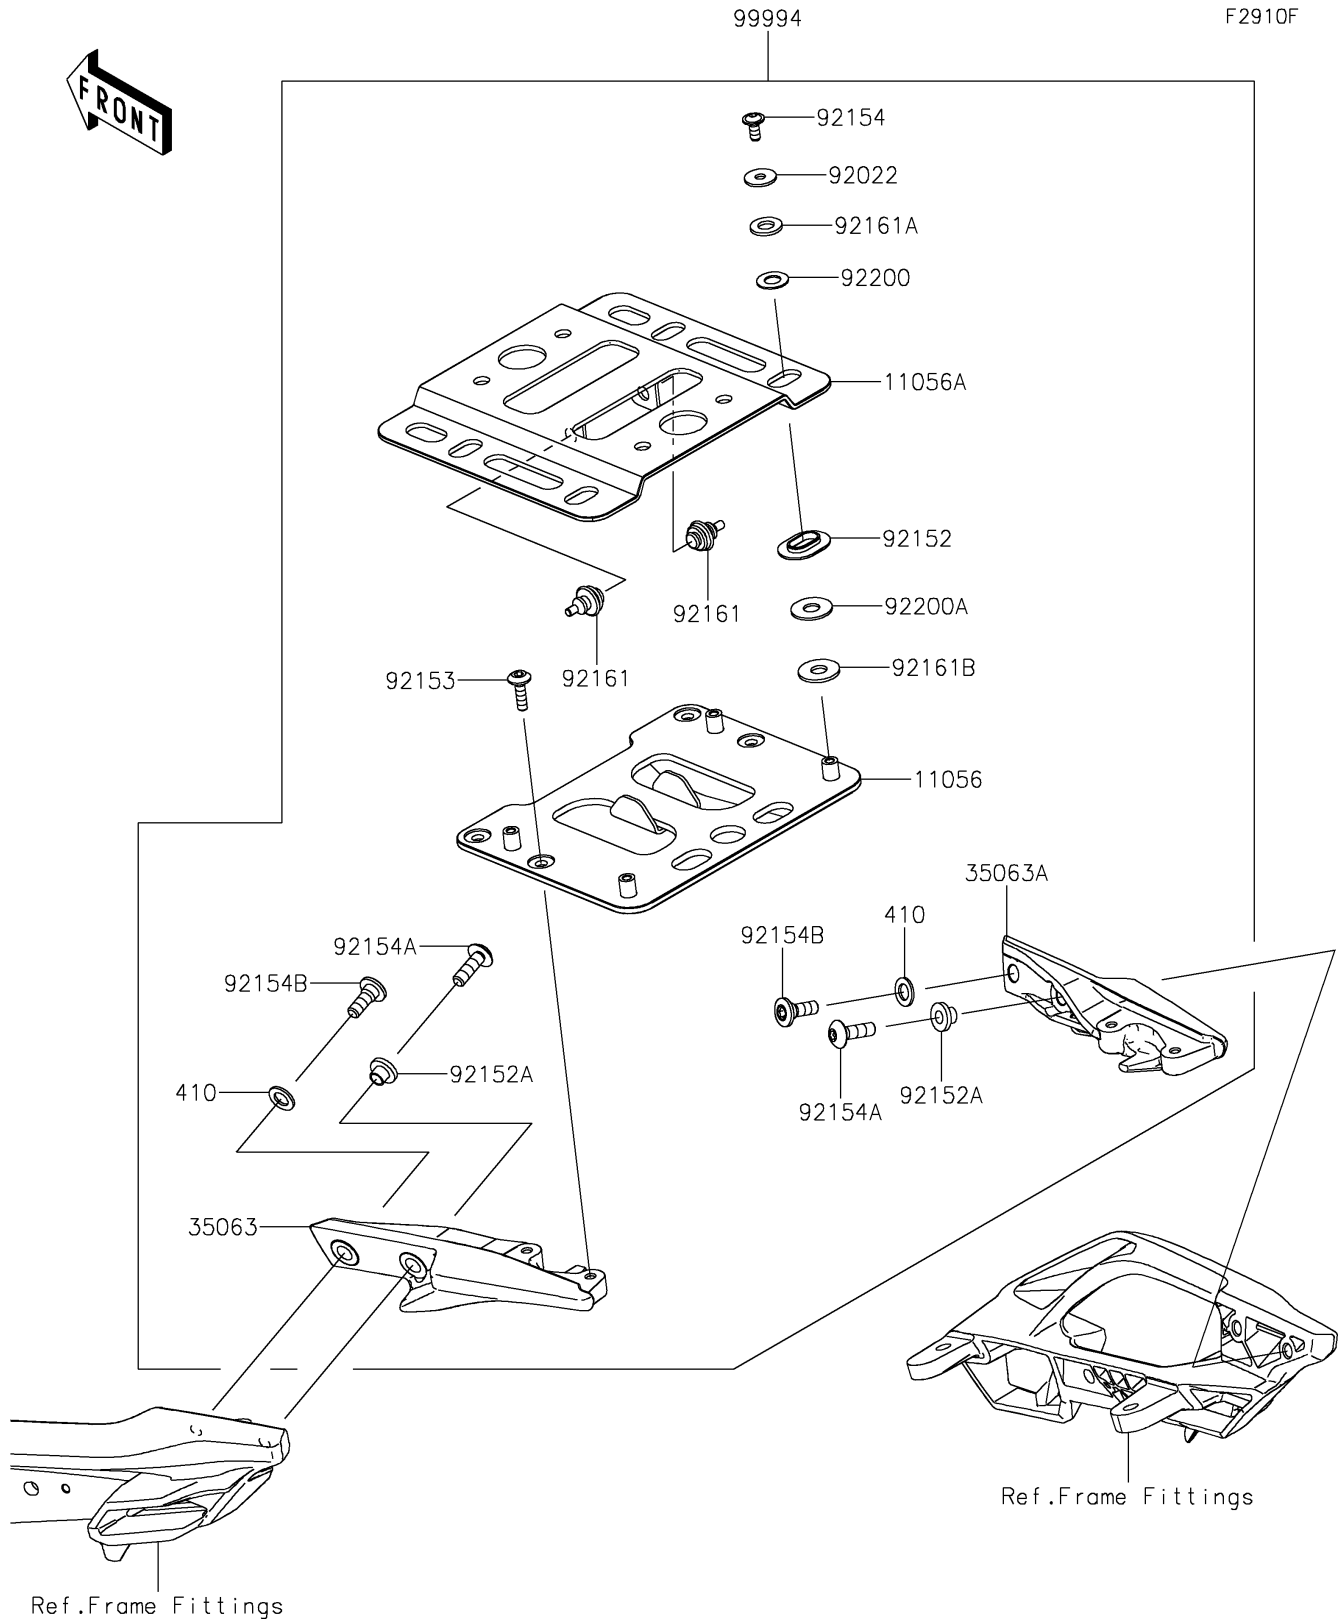

# 2019 VERSYS® 650 ABS PARTS DIAGRAM

Accessory(Topcase Bracket)

F2910F

## 2019 VERSYS® 650 ABS PARTS LIST

Accessory(Topcase Bracket)

ITEM NAME	PART NUMBER	QUANTITY
BRACKET,TOPCASE,LWR (Ref # 11056)	11056-7239	1
BRACKET,TOPCASE,UPP (Ref # 11056A)	11056-7240	1
STAY,CARRIER,LH,F.S.BLACK (Ref # 35063)	35063-0971-18R	1
STAY,CARRIER,RH,F.S.BLACK (Ref # 35063A)	35063-0972-18R	1
WASHER-PLAIN-SMALL,10MM (Ref # 410)	410AA1000	2
WASHER,6.5X20X1.6,BLACK (Ref # 92022)	92022-1346	4
COLLAR,20.5X36X4.7 (Ref # 92152)	92152-1983	4
COLLAR,8X10X10 (Ref # 92152A)	92152-2134	2
BOLT,SOCKET,6X22 (Ref # 92153)	92153-1792	4
BOLT,SOCKET,6X14 (Ref # 92154)	92154-0856	4
BOLT,TORX,8X26 (Ref # 92154A)	92154-1897	2
BOLT,SOCKET,8X23 (Ref # 92154B)	92154-1901	2
DAMPER,STEP (Ref # 92161)	92161-0766	2
DAMPER,10.3X20X2 (Ref # 92161A)	92161-1750	4
DAMPER,10.3X26X2 (Ref # 92161B)	92161-1751	4
WASHER,10.3X20X1 (Ref # 92200)	92200-0414	4
WASHER,10.3X26X1.5 (Ref # 92200A)	92200-1697	4
KIT-ACCESSORY,TOPCASE BKT (Ref # 99994)	99994-0842	1