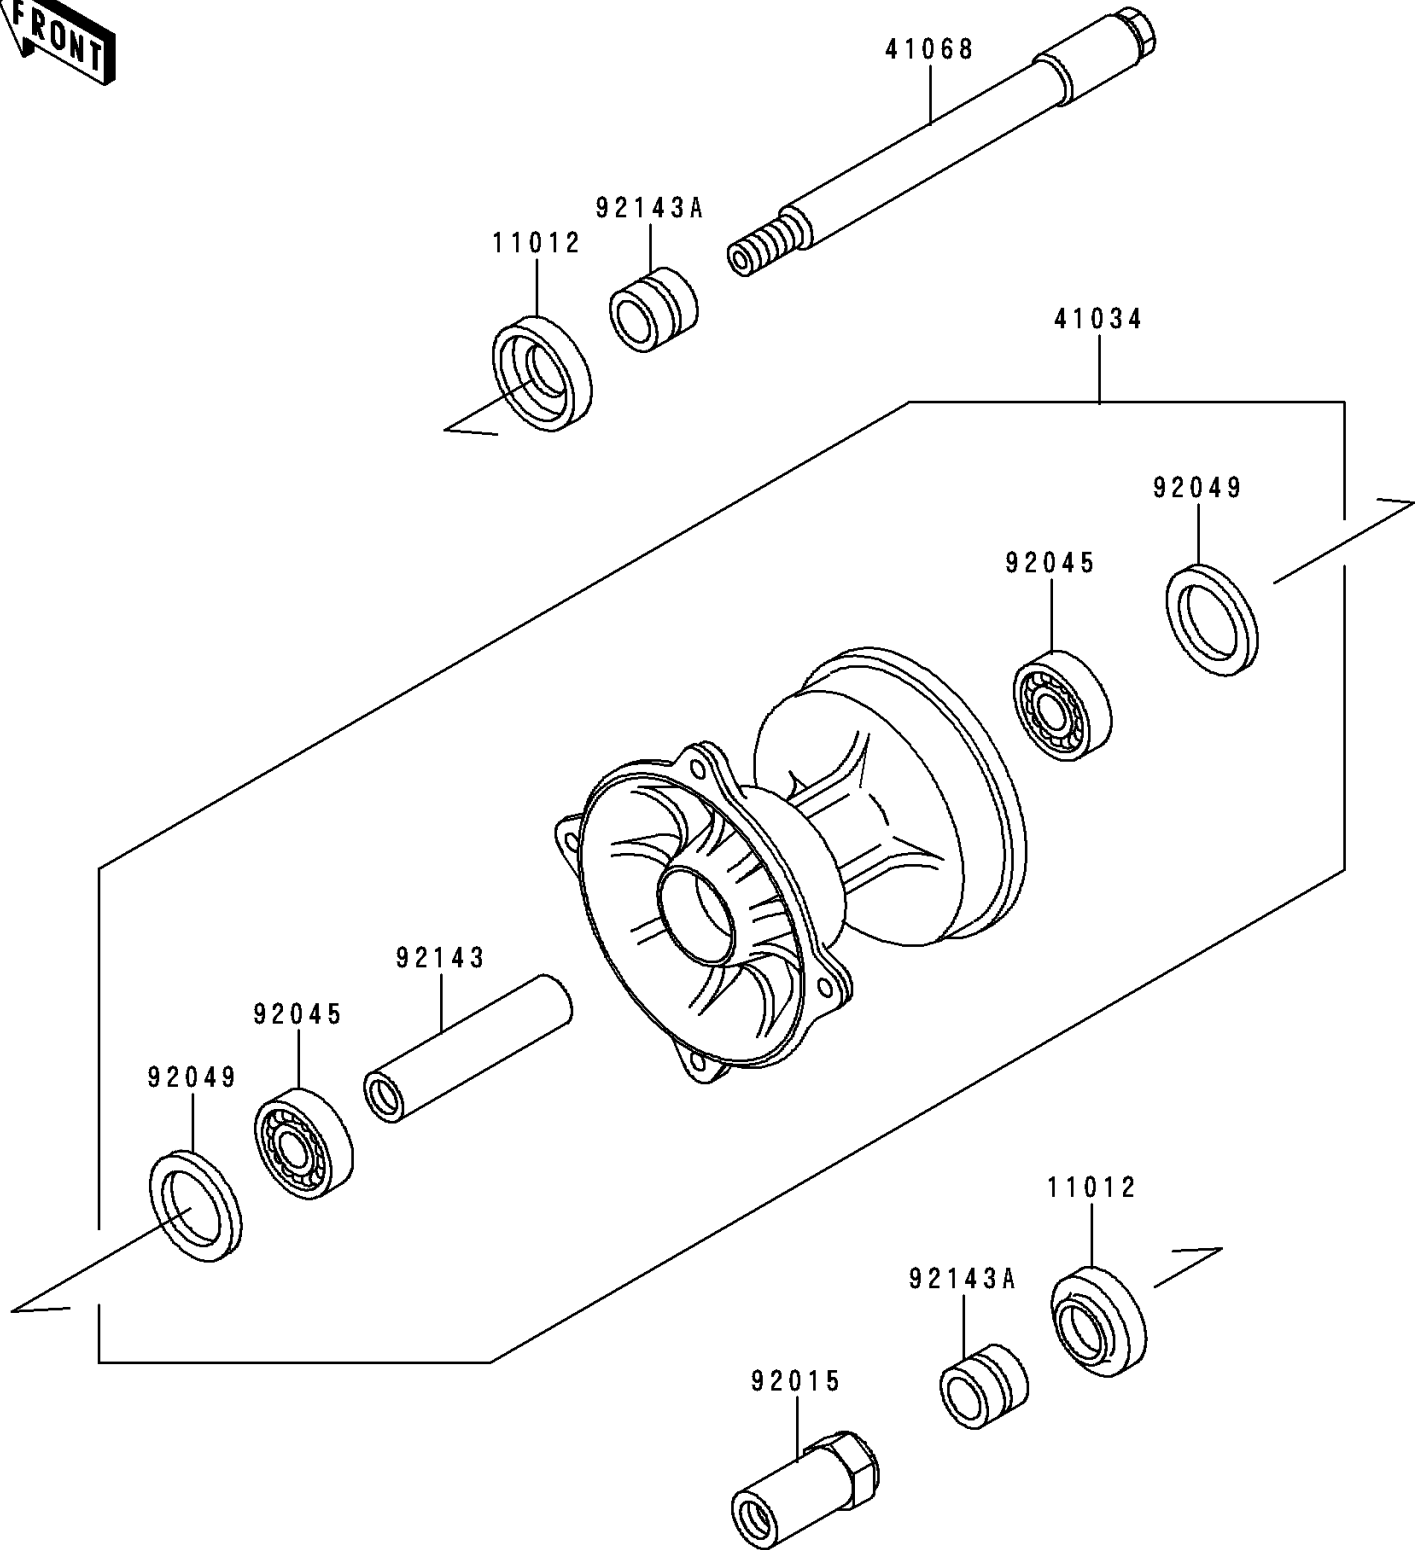

1994 KX250 PARTS DIAGRAM

Front Hub

F2230

1994 KX250 PARTS LIST

Front Hub

ITEM NAME	PART NUMBER	QUANTITY
CAP,AXLE (Ref # 11012)	11012-1581	2
DRUM-ASSY,FRONT BRAKE (Ref # 41034)	41034-1226	1
AXLE,FR (Ref # 41068)	41068-1342	1
NUT,AXLE,18MM (Ref # 92015)	92015-1884	1
BEARING-BALL,69042RS (Ref # 92045)	92045-1284	2
SEAL-OIL,BJNC-2 25X37X5 (Ref # 92049)	92049-1403	2
COLLAR,FR BRAKE DRUM,L=72 (Ref # 92143)	92143-1580	1
COLLAR,FR AXLE,L=20 (Ref # 92143A)	92143-1581	2