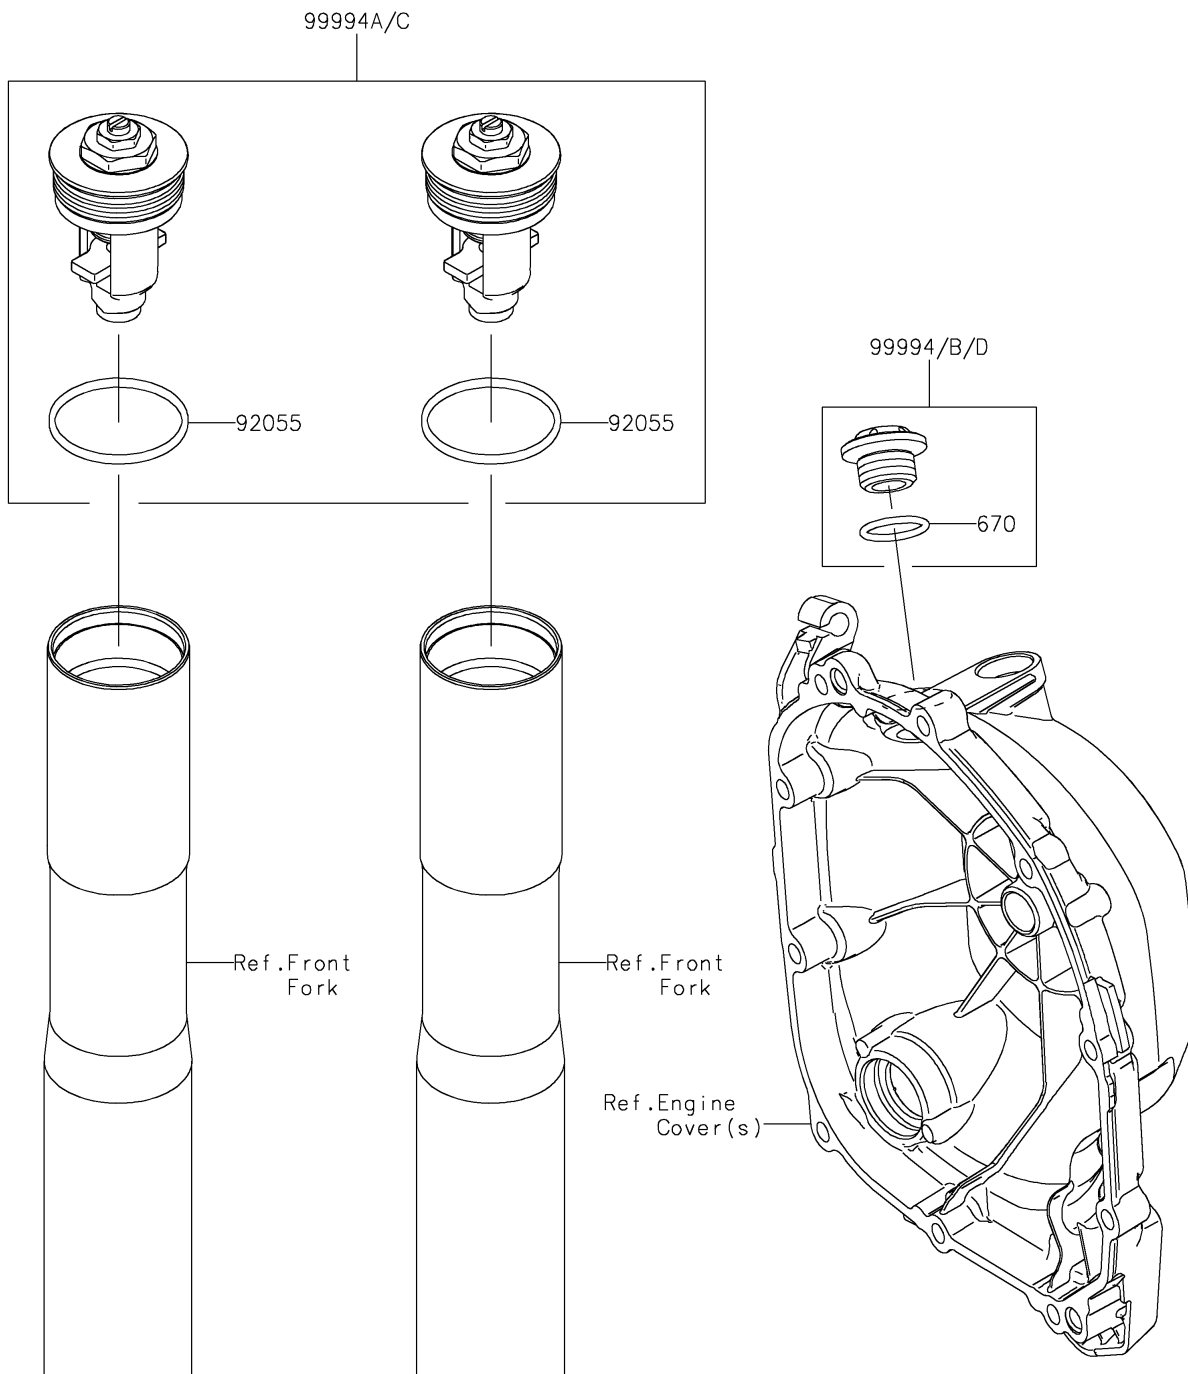

2020 Z900RS CAFE

PARTS DIAGRAM

Accessory(Cap)

F2910G

2020 Z900RS CAFE

PARTS LIST

Accessory(Cap)

ITEM NAME	PART NUMBER	QUANTITY
O RING,20MM (Ref # 670)	670B2020	1
RING-O (Ref # 92055)	92055-0145	2
KIT-ACC,OIL FILLER CAP,WHITE (Ref # 99994)	99994-1018	1
KIT-ACCESSORY,FORK CAP(BLACK) (Ref # 99994A)	99994-1019	1
KIT-ACC,OIL FILLER CAP,GOLD (Ref # 99994B)	99994-1106	1
KIT-ACCESSORY,FORK CAP(GOLD) (Ref # 99994C)	99994-1108	1
KIT-ACC,OIL FILLER CAP,BLACK (Ref # 99994D)	99994-1229	1