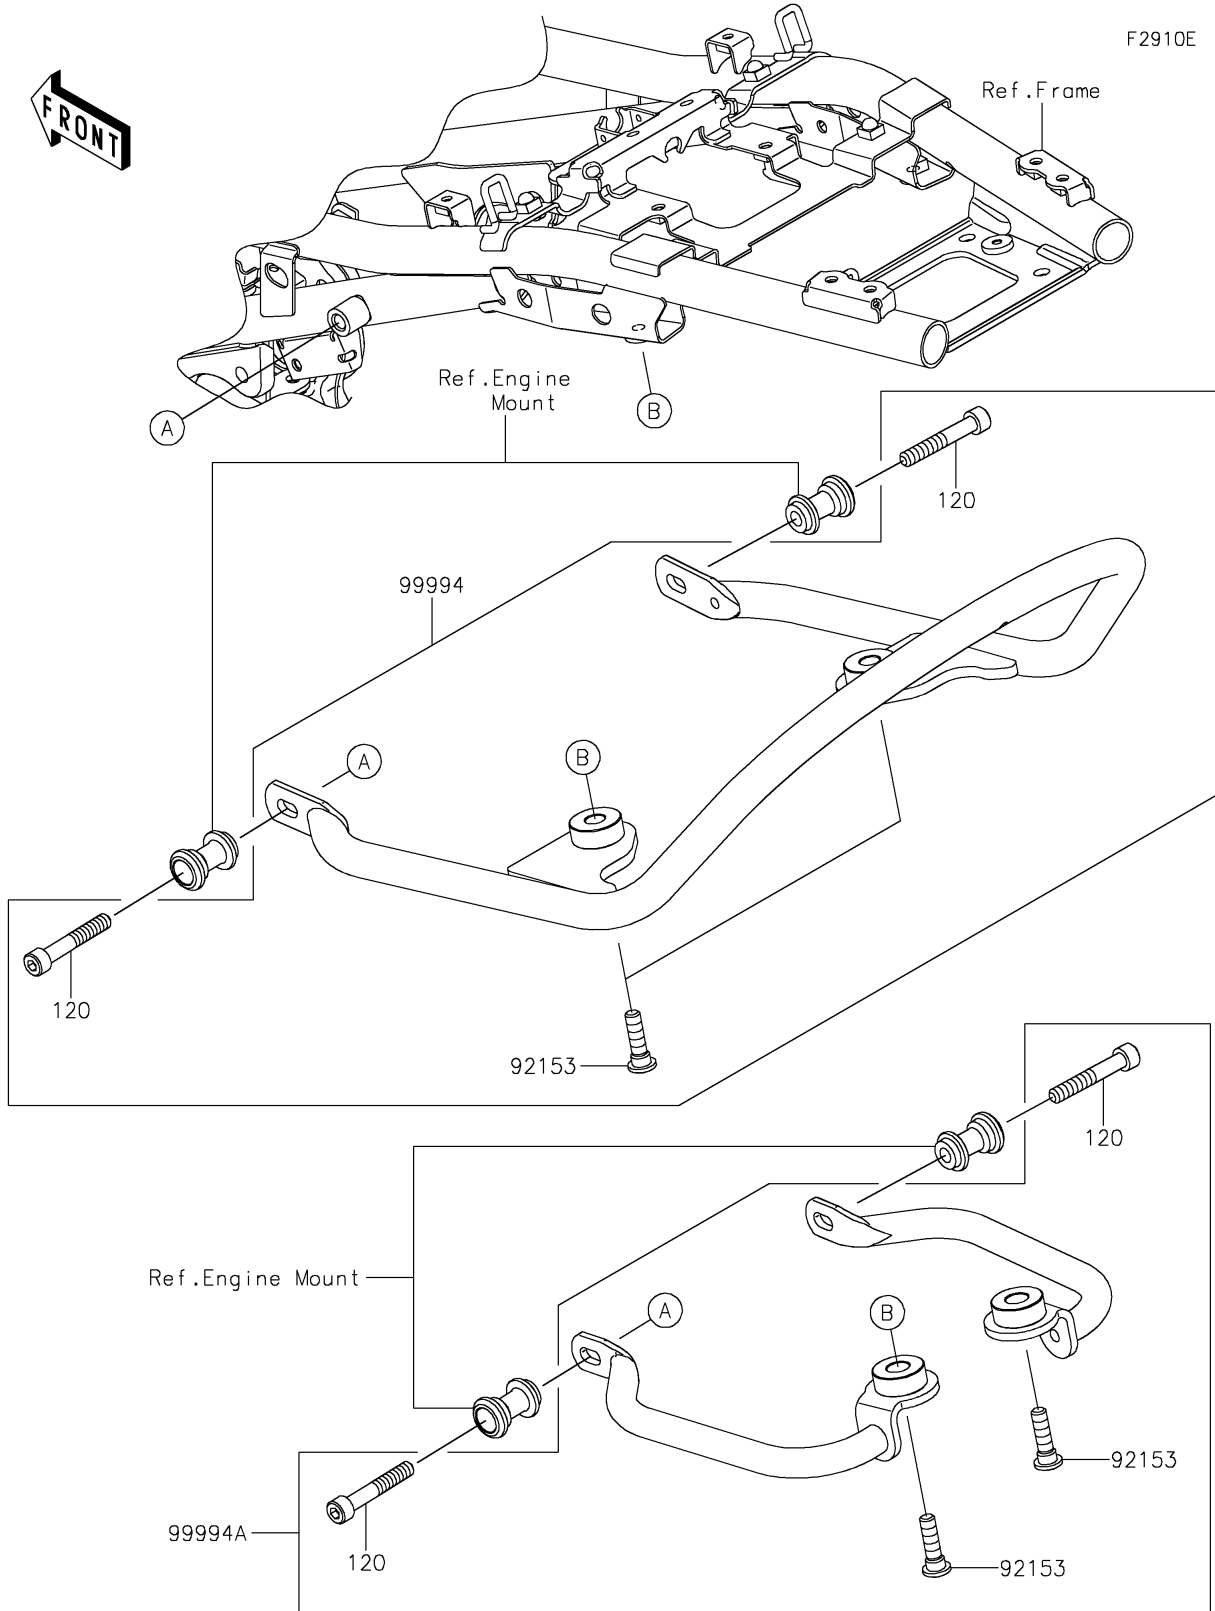

2019 Z900RS CAFE PARTS DIAGRAM

Accessory(Grip)

2019 Z900RS CAFE PARTS LIST

Accessory(Grip)

ITEM NAME	PART NUMBER	QUANTITY
BOLT-SOCKET,8X50 (Ref # 120)	120CC0850	2
BOLT,SOCKET,8X30 (Ref # 92153)	92153-1624	2
KIT-ACCESSORY,GRAB BAR (Ref # 99994)	99994-1013	1
KIT-ACCESSORY,SIDE GRIP (Ref # 99994A)	99994-1014	1