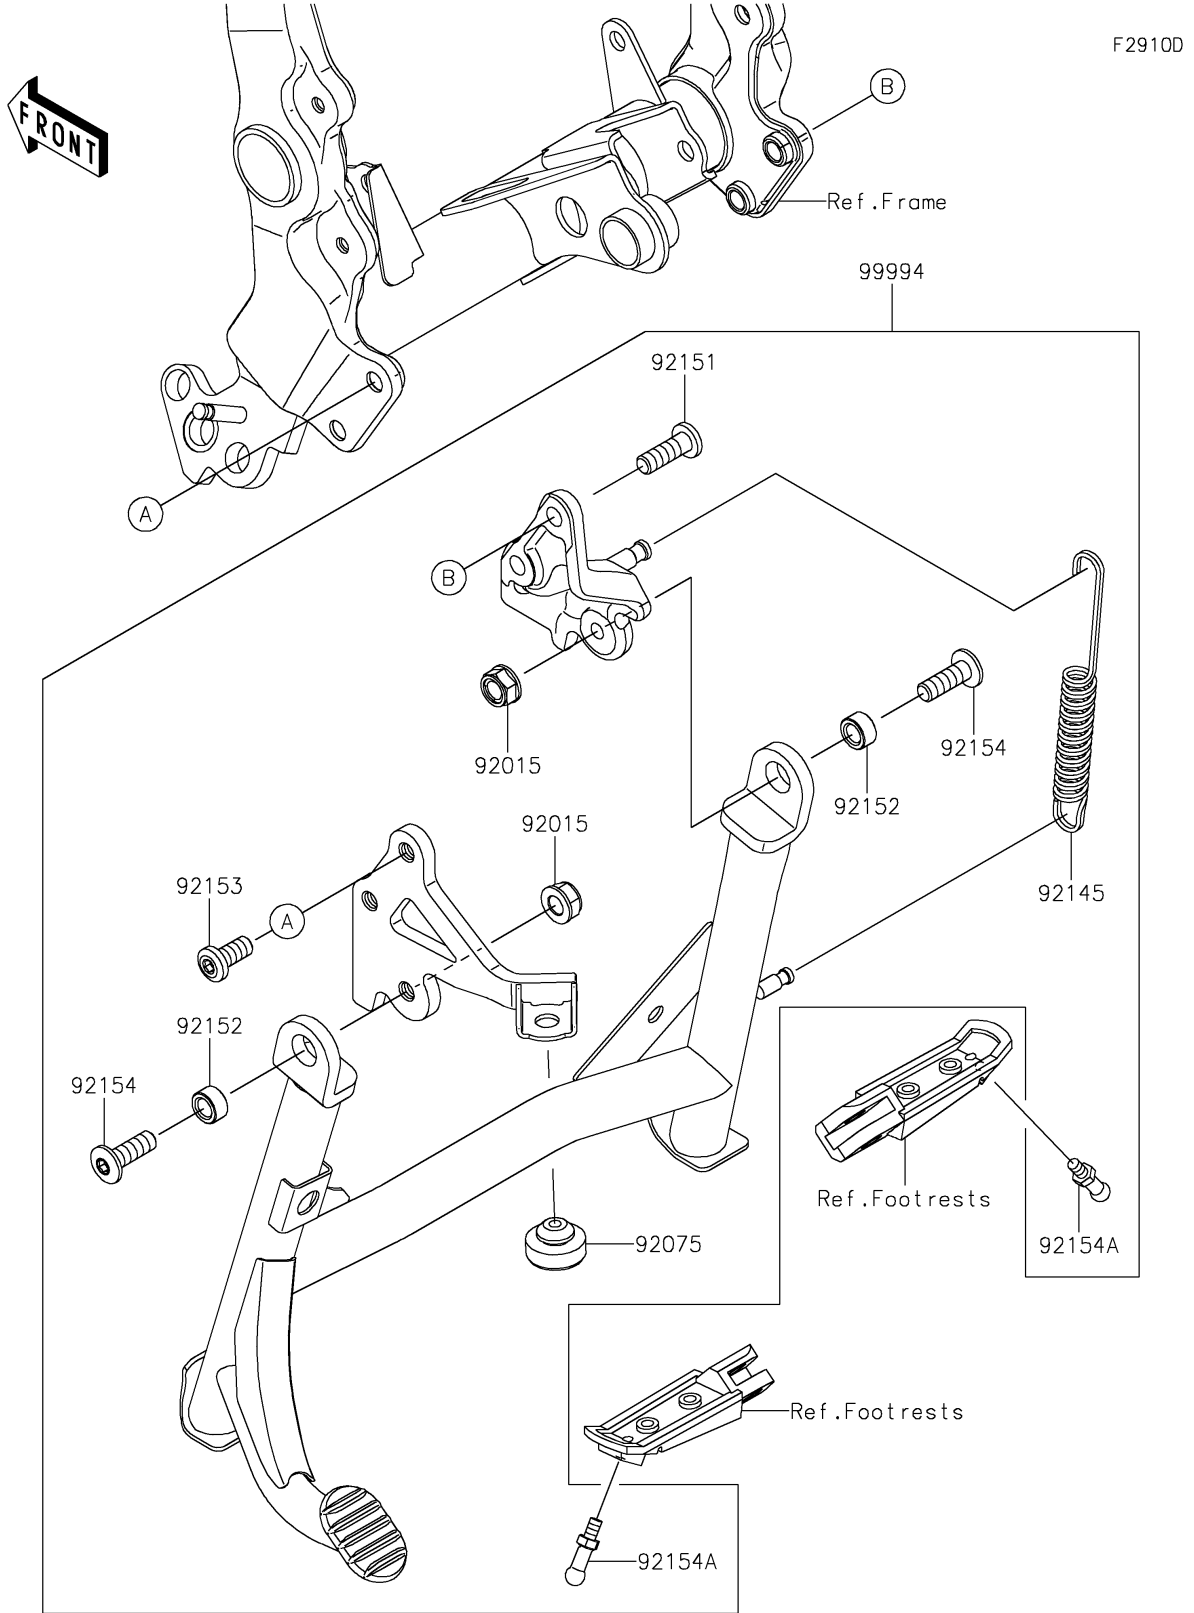

# 2018 Z900RS PARTS DIAGRAM

Accessory(Center Stand)

## 2018 Z900RS PARTS LIST

### Accessory(Center Stand)

ITEM NAME	PART NUMBER	QUANTITY
NUT,LOCK,FLANGED,10MM (Ref # 92015)	92015-1717	2
DAMPER (Ref # 92075)	92075-1045	1
SPRING,CENTER STAND (Ref # 92145)	92145-0071	1
BOLT,SOCKET,10X30 (Ref # 92151)	92151-1372	2
COLLAR,10X17X9 (Ref # 92152)	92152-1906	2
BOLT,SOCKET,10X22 (Ref # 92153)	92153-1477	2
BOLT,SOCKET,10X30 (Ref # 92154)	92154-1665	2
BOLT,BANK SENSOR (Ref # 92154A)	92154-3985	2
KIT-ACCESSORY,CENTER STAND (Ref # 99994)	99994-1017	1