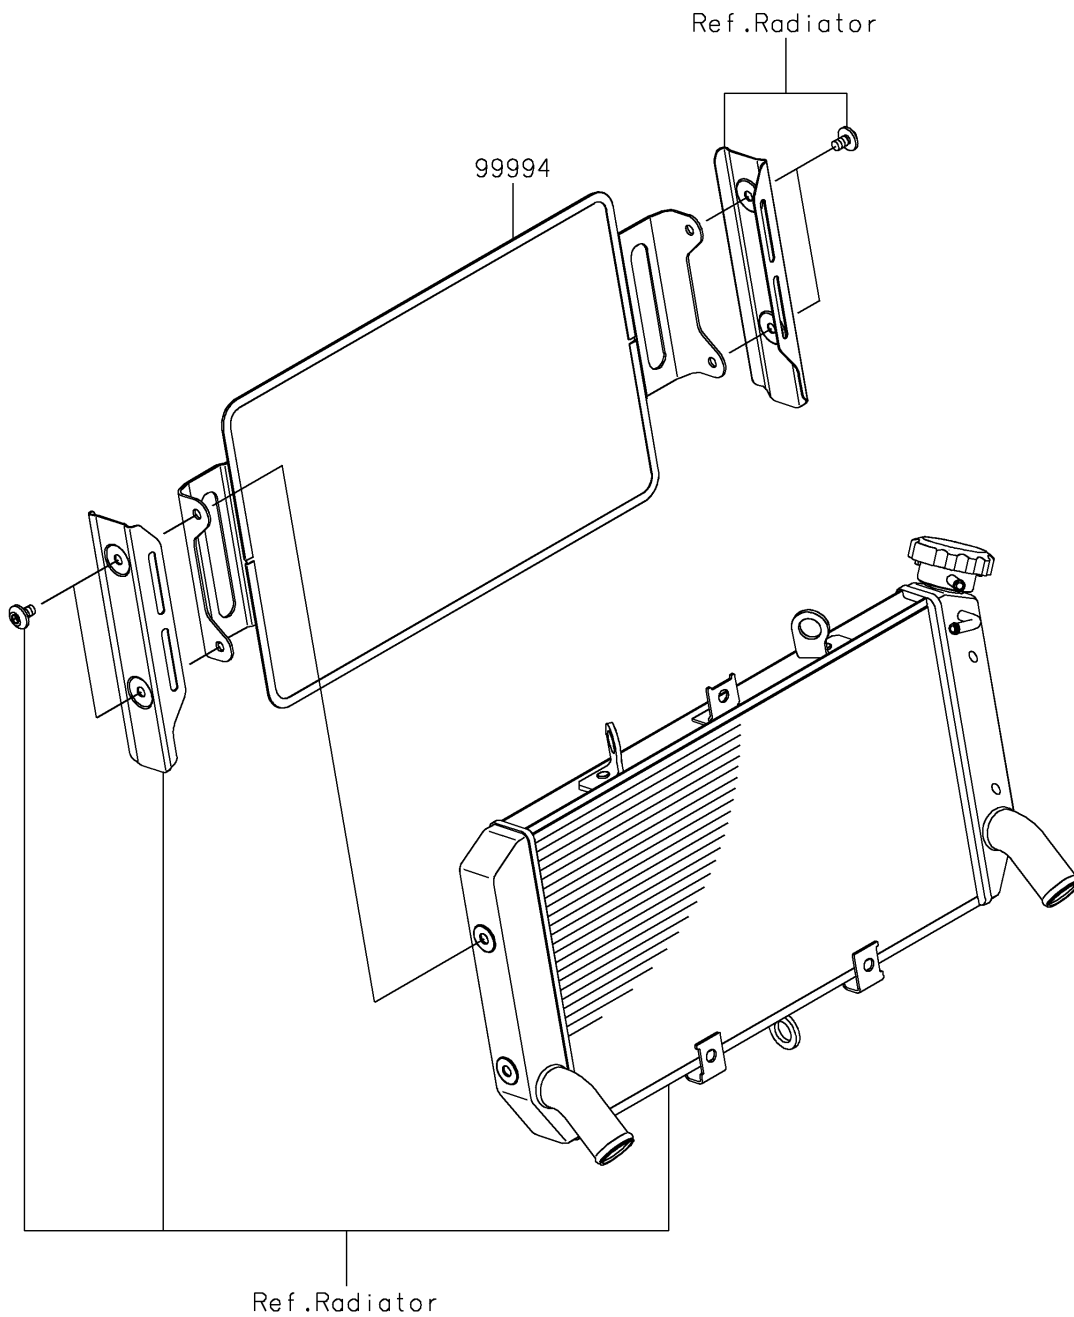

# 2018 Z900RS PARTS DIAGRAM

Accessory(Radiator Guard)

F2910C

## 2018 Z900RS PARTS LIST

Accessory(Radiator Guard)

ITEM NAME	PART NUMBER	QUANTITY
KIT-ACCESSORY,RADIATOR GUARD (Ref # 99994)	99994-1012	1